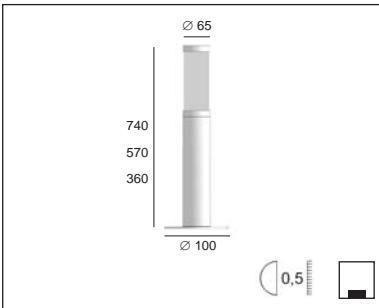

Product datasheet

SOFT FL

code : 795.____

Description

EN Symmetric diffusion bollard, this modern and robust luminaire is made of aluminum. Luminaire to be placed on the ground, available in different sizes, it can use an LED, halogen or economic fluorescent bulb. This quality luminaire is manufactured by machining process, installed by itself or in groups, this is an attractive solution for many outdoor applications. Available in different variants, in wall or bollards.

Degree of protection IP65 - Class 1 - CE

Dimensions: diameter 65mm - height: 360, 570 or 740mm - base: diameter 100mm

Luminaire made of aluminum, stainless steel screws, glass mat interior.

Fixation with 3 screws, 3 holes 6,5mm diameter.

Degré de protection IP65 - Classe 1 - CE

Dimensions: diamètre 65mm - hauteur: 360, 570 ou 740mm - base: diamètre 100mm

Luminaire fabriqué en aluminium, visserie en inox, verre intérieur mat.

Fixation avec 3 vis, 3 trous de 6,5mm de diamètre.