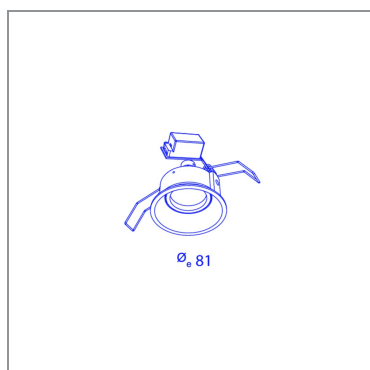

BS2001

WH

BS2001

SPECIFICATIONS

CUT-OUT SIZE	Ø75
MIN RECESSED HEIGHT	110mm
WEIGHT	0.2kg
INGRESS PROTECTION (IP)	IP20, IP20 inside ceiling
GLOWWIRETEST	850°C

COMPLEMENTARY OPTIONS

BS2000 BS2000 - PLASTER KIT PLASTER KIT