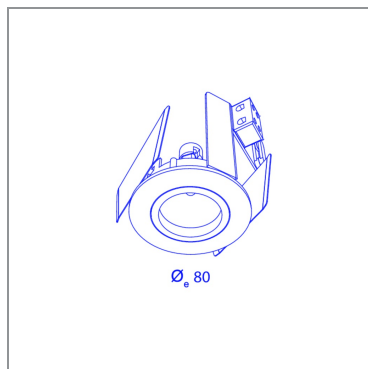

BS3281

WH

BS3281

SPECIFICATIONS

CUT-OUT SIZE	Ø70
MIN RECESSED HEIGHT	80mm
WEIGHT	0.2kg
INGRESS PROTECTION (IP)	IP20, IP20 inside ceiling
GLOWWIRETEST	850°C

COMPLEMENTARY OPTIONS

BS8002 ANTI-DAZZLE RING