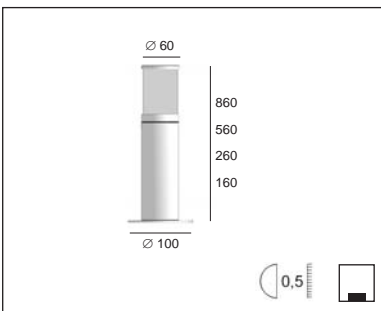

Product datasheet

MANIX FL

code : 935._._04

code : 937._._04

Description

EN Symmetric diffusion bollard, this modern and robust luminaire is produced in stainless steel. Luminaire to be installed on the ground, available in different sizes, can be used with an Led lamp, halogene or economic fluorescent. This quality luminaire is manufactured by machining process, installed by itself or in groups, this is an attractive solution for many outdoor lighting applications. Available in different finishes, wall and bollards.

Degree of protection IP65 - Class 1 - CE

Dimensions: diameter 60mm - height: 160, 260, 560 or 860mm - base: diameter 100mm

Luminaire made of stainless steel, stainless steel screws, glass mat interior.

Fixation with 3 screws, 3 holes 6,5mm diameter.

Degré de protection IP65 - Classe 1 - CE

Dimensions: diamètre 60mm - hauteur: 160, 260, 560 ou 860mm - base: diamètre 100mm

Luminaire fabriqué en inox, visserie en inox, verre intérieur mat.

Fixation avec 3 vis, 3 trous de 6,5mm de diamètre.

874/2012

Product datasheet

MANIX FL

code : 935. __ .04

code : 937. __ .04

Product code : Code produit : Produkt-Code :	935.26.04 (height: 260mm) 935.56.04 (height: 560mm) 935.86.04 (height: 860mm)	937.16.04 (height: 160mm) 937.26.04 (height: 260mm) 937.56.04 (height: 560mm) 937.86.04 (height: 860mm)
Power : Puissance : Leistung :	TC-TSE max. 20W QT32 max. 70W	max. 60W
Lamp type : Type de lampe : Leuchtentyp : Soquet:	TC-TSE  or QT32  E27	QT14  G9
Driver type : Convertisseur : Konverter :		
Voltage:	230V	230V
Classification :	CE - IP65 Class I	CE - IP65 Class I
Colour : Couleur : Farbe :	Brushed stainless steel	
Material : Matériaux : Material :	Stainless steel	
Weight:	260 mm  560 mm  860 mm 	160 mm  260 mm  560 mm  860 mm 
Origin : Origine : Herkunft :	Made in Belgium	
Dimmable :	yes	
Adjustable :	no	
Warranty : Garantie :	2 years + 3 years optional	
Glass type : Type de verre : Glastyp :	Safety sandblasted glass	