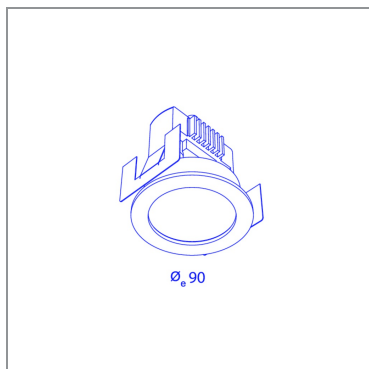

### BS3311

WH

BS3311

#### SPECIFICATIONS

CUT-OUT SIZE	Ø75
MIN RECESSED HEIGHT	100mm
WEIGHT	0.3kg
INGRESS PROTECTION (IP)	IP44, IP20 inside ceiling
GLOWWIRETEST	850°C