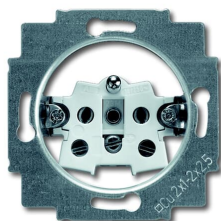

### 23 M-504 Flush Mounted Inserts carat®

#### Informations générales

Extension du type de produit	23 M-504
Code de produit	2CKA002017A0841
EAN	4011395068328
Description courte	23 M-504 Flush Mounted Inserts carat®
Description longue	With screw-type terminals. Suitable for the countries: Belgium, Poland, Czech Republic. DP (2 P + E)

#### Technique

Tension nominale ( $U_T$ )	250 V
Auxiliary Voltage AC/DC	250 V AC/DC
Courant nominal ( $I_n$ )	16 A
Fréquence (f)	50...50 Hz
Nombre de phases	1
Number of Gangs	1
Product Range	carat®
Type de raccordement	Screw Clamp
Type de montage	Flush Mounted
Type of Fastening	Mounting with Claw Mounting with Screw
Finition de surface	Untreated Glossy
Matériau	Duroplast Plastic (2)
Pictogramme	Without imprint