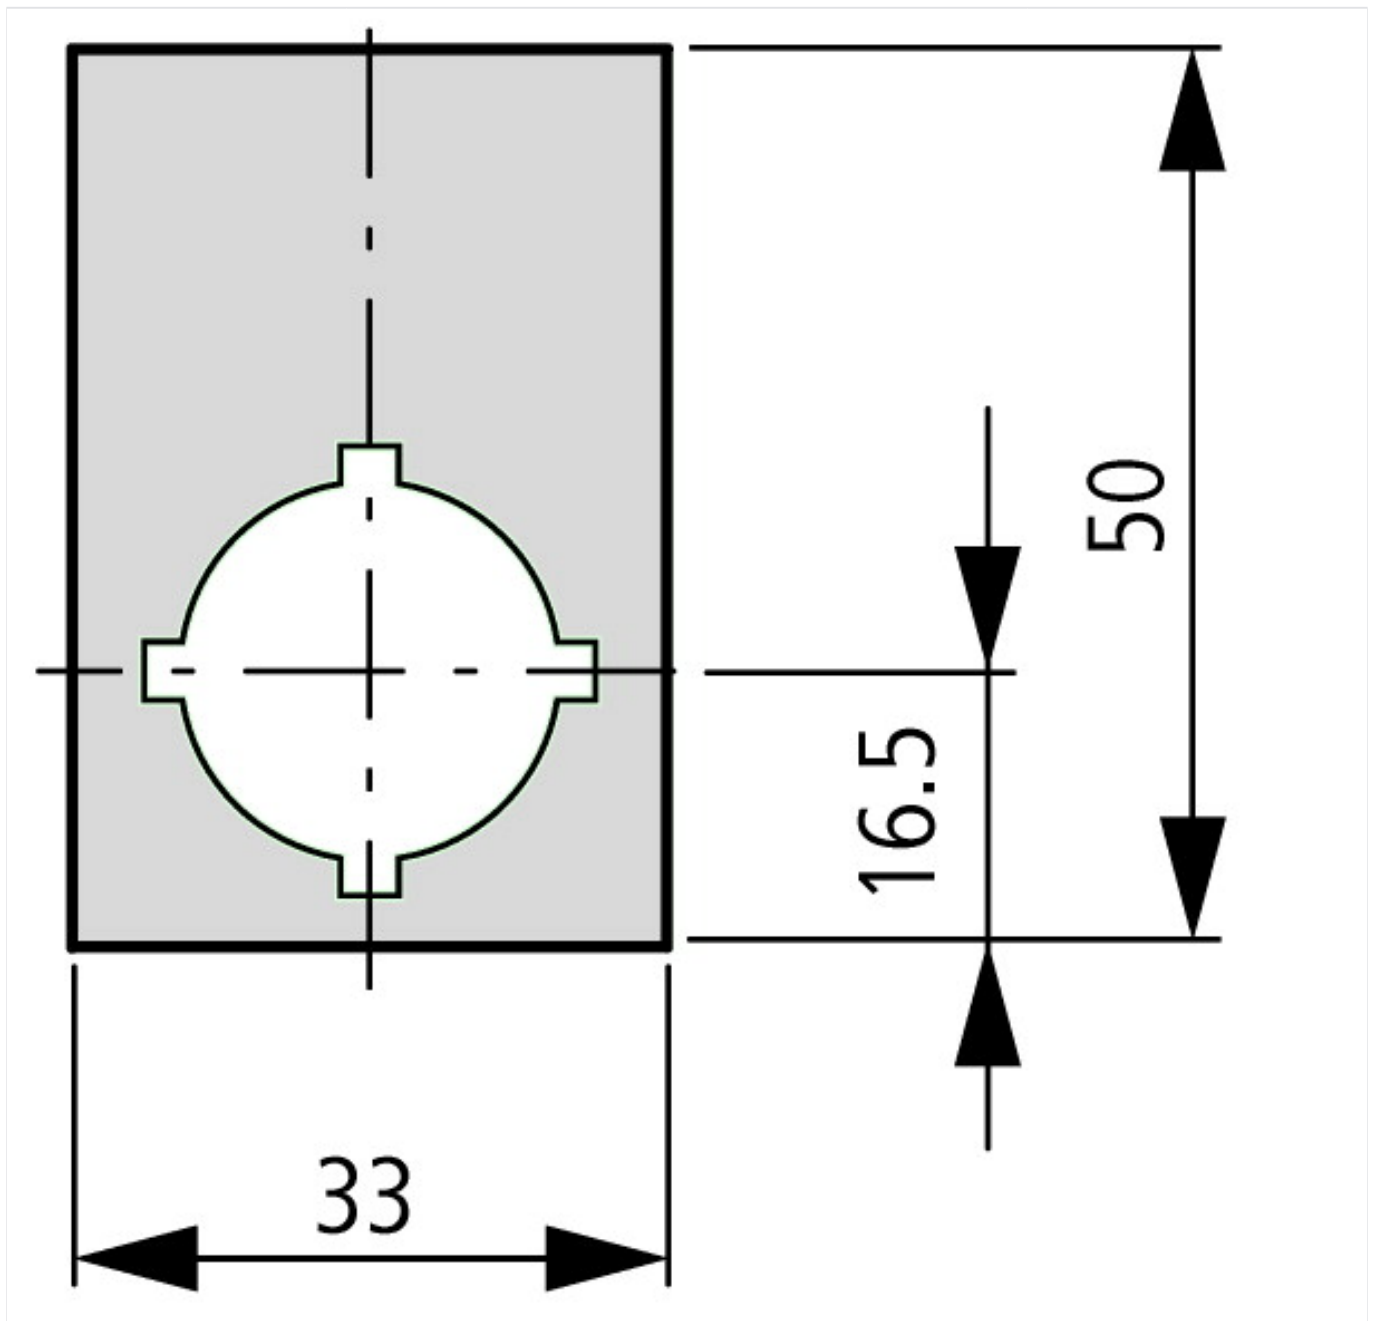

Plus d'informations sur les produits (liens)

IL04716002Z (AWA1160-1745) Système RMQ-Titan	ftp://ftp.moeller.net/DOCUMENTATION/AWA_INSTRUCTIONS/IL04716002Z2011_03.pdf
Etude	
Signification des références	ftp://ftp.moeller.net/DOCUMENTATION/PDF/FR/TYPENSCHLUESSEL_RMQ-TITAN_F.PDF
Etude	ftp://ftp.moeller.net/DOCUMENTATION/PDF/FR/PRO_RMQTitan_F.pdf
Exemple de commande appareils complets spécifiques	ftp://ftp.moeller.net/DOCUMENTATION/PDF/FR/Bestellbeispiel_F0315_COMBINATION_F.PDF
Formulaire de commande appareils complets spécifiques	ftp://ftp.moeller.net/DOCUMENTATION/PDF/FR/Form_F0315_Combination_F.PDF
Labeleditor	ftp://ftp.moeller.net/MFD/EASY-SOFT-PRO/labeleditor_206.exe