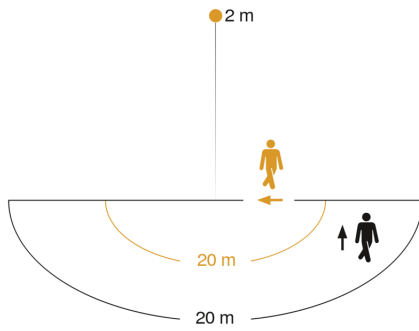

CE

Function description

Big Brother is watching. Infrared motion detector IS 2180-5 for outdoors, ideal for large properties and outdoor spaces, business and factory premises, ideal installation height 2 m, 180° angle of coverage, reach. 20 m max. or 8 m max. (tangential), selectable time and twilight threshold, manual override, including corner wall mount for external and internal corner.

<https://www.steinel.de>

Motion detector

IS 2180-5

black

EAN 4007841 605711

STEINEL[®]
PROFESSIONAL

Detection Zone

Mögliche Montagehöhe: 1,80 m – 3,00 m

Orange: radial

Schwarz: tangential

Dimension Drawing