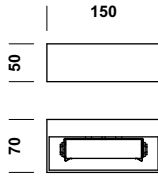

tibo

brushed aluminium	T13A1HAB
chrome	T13A1HAP
grey painted	T13A1HGL
white painted	T13A1HWL
black painted	T13A1HZL

tossB reserves the right to alter material, dimensions and characteristics without prior notice. This documentation replaces all previous documentation. Read installation-instructions carefully.
Our general terms and conditions shall apply notwithstanding any stipulation to the contrary to all the orders and agreements with tossB. You can obtain a copy of these conditions on demand.