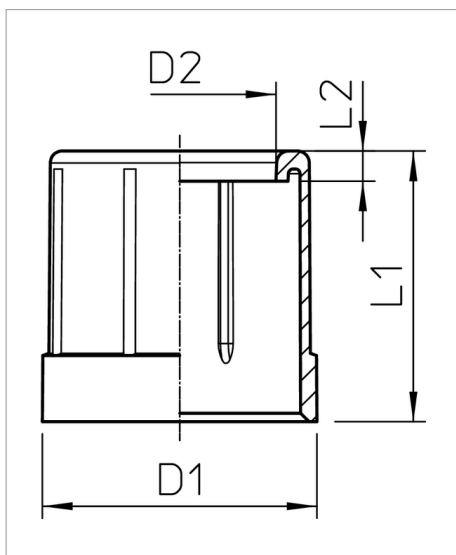

Fiche Technique

Stapa pipe end bush, light grey

Cable protection connector for attachment to electrical installation pipes to DIN EN 60423 or IEC 423 and other pipes of the same external diameters.

Type	Size	Colour	Box quantity	Pack. pcs	Weight kg/100 pcs.	"N° de
129 M	M12	Light grey; RAL 7035	1000	100	0.145	2047802
129 M16	M16	Light grey; RAL 7035	1000	100	0.235	2047810
129 M20	M20	Light grey; RAL 7035	1200	100	0.326	2047829
129 M25	M25	Light grey; RAL 7035	600	50	0.614	2047837
129 M32	M32	Light grey; RAL 7035	600	50	1.070	2047853
129 M40	M40	Light grey; RAL 7035	50	50	1.444	2047861
129 M50	M50	Light grey; RAL 7035	25	25	2.176	2047888
129 M63	M63	Light grey; RAL 7035	25	25	2.808	2047896