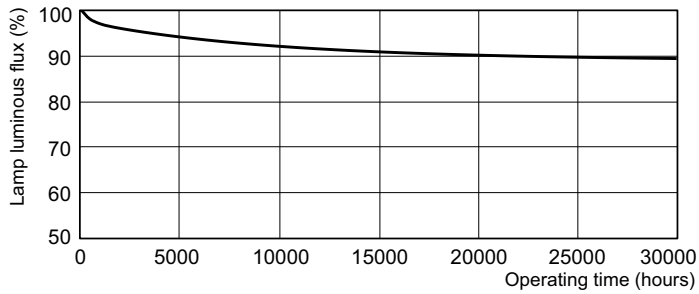

LDLE_TL-D8HF_0001-Life expectancy diagram

LDLE_TL-D8HF_0002-Life expectancy diagram

LDLM_TL-D8HF_0001-Lumen maintenance diagram