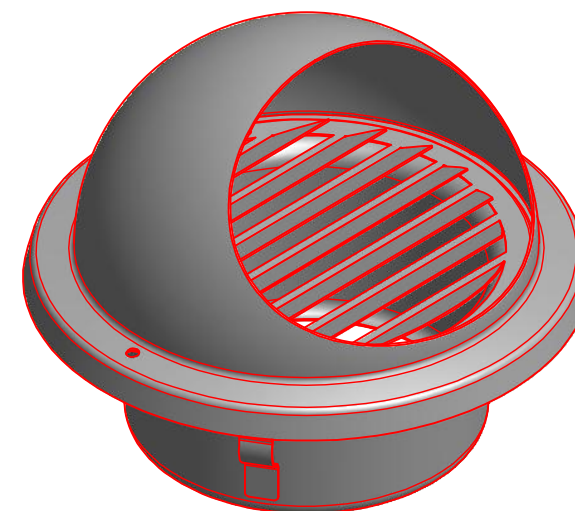

Q-control	
#	dimension
A	Ø6
B	Ø3.5
C	132
D	Ø150
E	Ø97
F	72
G	45

Proto/Ontwerp 27/06/2012
Production
Customer
Not in use

G0012321 art.:6381251

This drawing is owned by NV Argent Alu and may not be copied or shown to third parties without written consent

Rev. 3	Rev.Date :	Rev.Note :			
Rev. 2	Rev.Date :	Rev.Note :			
Rev. 1	Rev.Date :	Rev.Note :			
Author	klemi	Quantity :	General tolerance : ± 0.2		
 <small>nv Argent Alu sa Bankstraat 2, 9770 Kruishoutem - Belgium T +32(0)9 333 99 99 F +32(0)9 333 99 90</small>	Material : AISI 304 - 1.4301	File:	Creation Date		
	Finishing :	bolrooster_Ø100.dwg	27/06/2012		
	Title	BOLROOSTER 638		Scale	Size
	Part/Ref.	Ref.no. :	1/2	A4	
			Sheet		
			1 / 1		