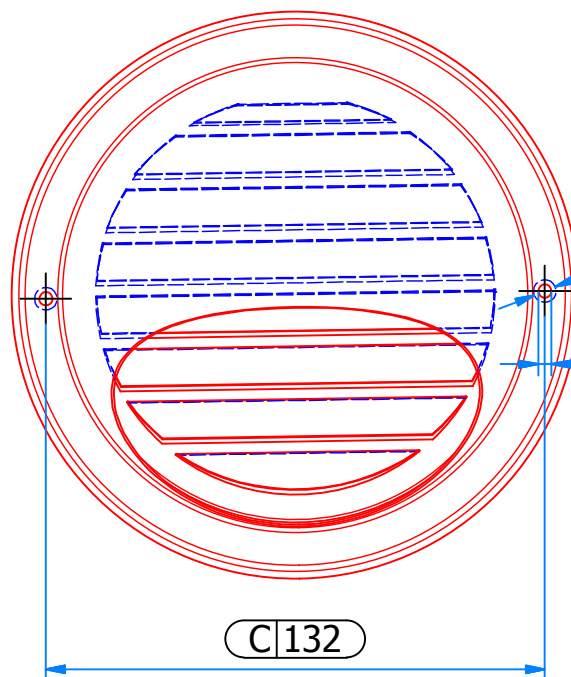

Q-control	
#	dimension
A	Ø6
B	Ø3.5
C	132
D	Ø150
E	Ø97
F	72
G	45

Proto/Ontwerp 27/06/2012
Production
Customer
Not in use

G0012321 art.:6381251

This drawing is owned by NV Argent Alu and may not be copied or shown to third parties without written consent

Rev. 3	Rev.Date :	Rev.Note :			
Rev. 2	Rev.Date :	Rev.Note :			
Rev. 1	Rev.Date :	Rev.Note :			
Author	klemi	Quantity :	General tolerance : ± 0.2		
 <small>nv Argent Alu sa Bankstraat 2, 9770 Kruishoutem - Belgium T +32(0)9 333 99 99 F +32(0)9 333 99 90</small>	Material : AISI 304 - 1.4301	File:	Creation Date		
	Finishing :	bolrooster_Ø100.dwg	27/06/2012		
	Title	BOLROOSTER 638		Scale	Size
	Part/Ref.	Ref.no. :	1/2	A4	
			Sheet		
			1 / 1		