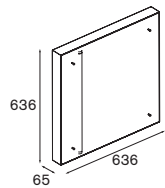

4x T26 G13 18W

gear incl., electronic

alu | 10632344

Square moon mirror 1x 24W IP55 lighting

1x T16 G5 24W

gear incl., electronic

alu struc | 10633444

Square moon mirror