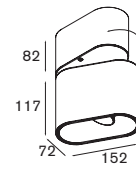

black struc (gold interior)	11070332
matt chrome (black interior)	11070304
white struc (champagne interior)	11070309