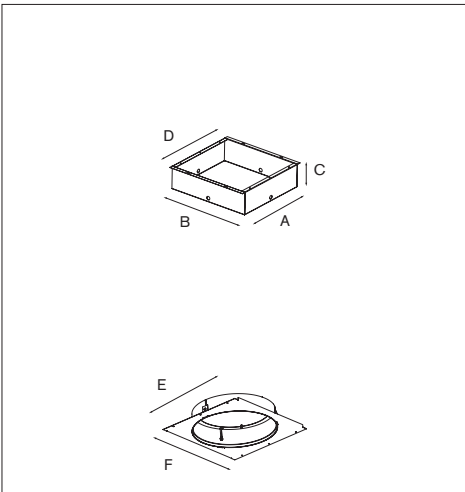

Downnut accessories

for use with downnut for gypkit

conbox	ref.	A	B	C	D
Downnut	11030330	400	440	120	438

gypkit	ref.	E	F	lampholder aperture
Downnut	11030430	440	396	$\varnothing$ 356