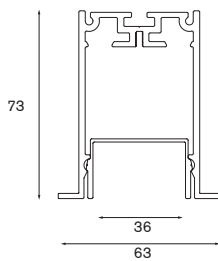

cross-section