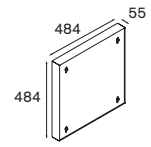

Square moon mirror 2x 24W IP55 backlit lighting

2x T16 G5 24W	gear incl., electronic	
alu struc 10632644		

Square moon mirror

Square moon mirror small no lighting

no lamp

! no possibility to include lighting