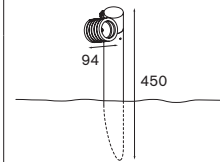

! for fixation in soil only

black struc	10720132
desert	10720133
khaki	10720122

960°C IP 43