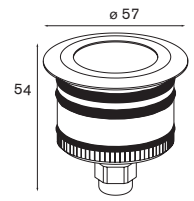

Brass sanded chrome

RGB DMX
11703903