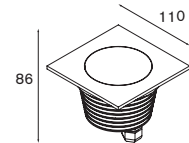

! 10800130 conbox

	WARM WHITE	ICE WHITE
	FLOOD	FLOOD
alu	10792105	10792305

eco 0.74 230V 960°C IP67