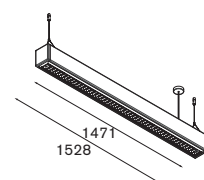

! incl. power feed kit 2m (transparent cable)