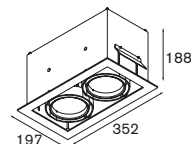

2x HIT-CE G12 max. 70W
adjustability v -25°/+25°

gear not incl.
aperture l 325 w 170 h 220