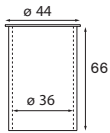

Lux accessories

11704030