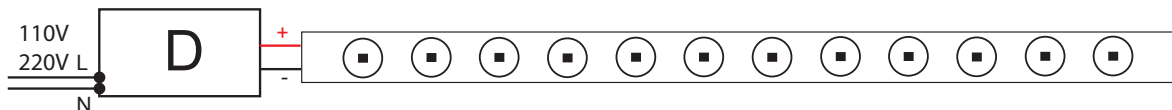

D

11760330
LED gear 15W 350mA (138x39x28mm) - included
Bookled 02 / 03 / 04 LED < 900lm