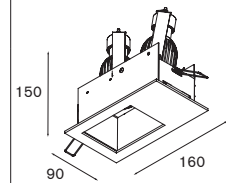

! 10500330 gypkit

	WARM WHITE
	MEDIUM
alu	10481305
white struc	10481309