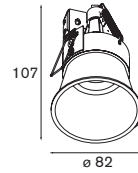

Lotis MR16

1x QR-CBC 51 Gx5.3 max. 50W   transfo not incl.
aperture $\varnothing$ 76 h 115

black	10880102
alu	10880105
white struc	10880109
dark chrome	10880126
gold	10880146

Lotis ES50

1x QPAR 16 Gu10 50W   transfo/gear not required
aperture $\varnothing$ 76 h 115

black	10881002
alu	10881005
white struc	10881009
dark chrome	10881026
gold	10881046

Lotis HIPAR-C16

1x HIPAR-C 16 Gx10 max. 35W   gear not incl.
aperture $\varnothing$ 76 h 135

black	10882502
alu	10882505
white struc	10882509
dark chrome	10882526
gold	10882546