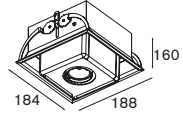

1x QR-CBC 51 Gx5.3 max. 50W
adjustability v -15°/+15°

transfo not incl.
aperture l 174 w 178 h 115