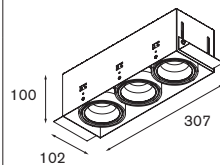

! 10440730 conbox
! 10460730 recessed frame

	NOT DIMMABLE				1-10V			
	WARM WHITE		NEUTRAL WHITE		WARM WHITE		NEUTRAL WHITE	
	SPOT	FLOOD	SPOT	FLOOD	SPOT	FLOOD	SPOT	FLOOD
complete alu	11442105	11442305	11442505	11442705	11442005	11442205	11442405	11442605
black	11442102	11442302	11442502	11442702	11442002	11442202	11442402	11442602
complete white struc	11442109	11442309	11442509	11442709	11442009	11442209	11442409	11442609

* These products are also available without gear. Check pricelist for references. Installation warranty is only applicable on the sold units gear included.