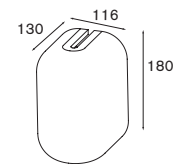

U shape

U shape wall 2x MR16

2x QR-CBC 51 Gx5.3 max. 50W transfo incl., electronic

white struc 11280109

black struc 11280132

**U shape** wall 2x LED < 350lm Gl

2x high power LED incl.

LED gear incl.