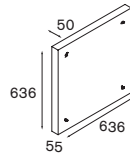

! square moon slip optional
! colour filter optional: 10631613 red, 10361614 yellow,
10631616 blue, 10631617 royal blue

	NOT DIMMABLE	1-10V	DALI	PUSHDIM
opal	10631511	10635911	10636911	10637911