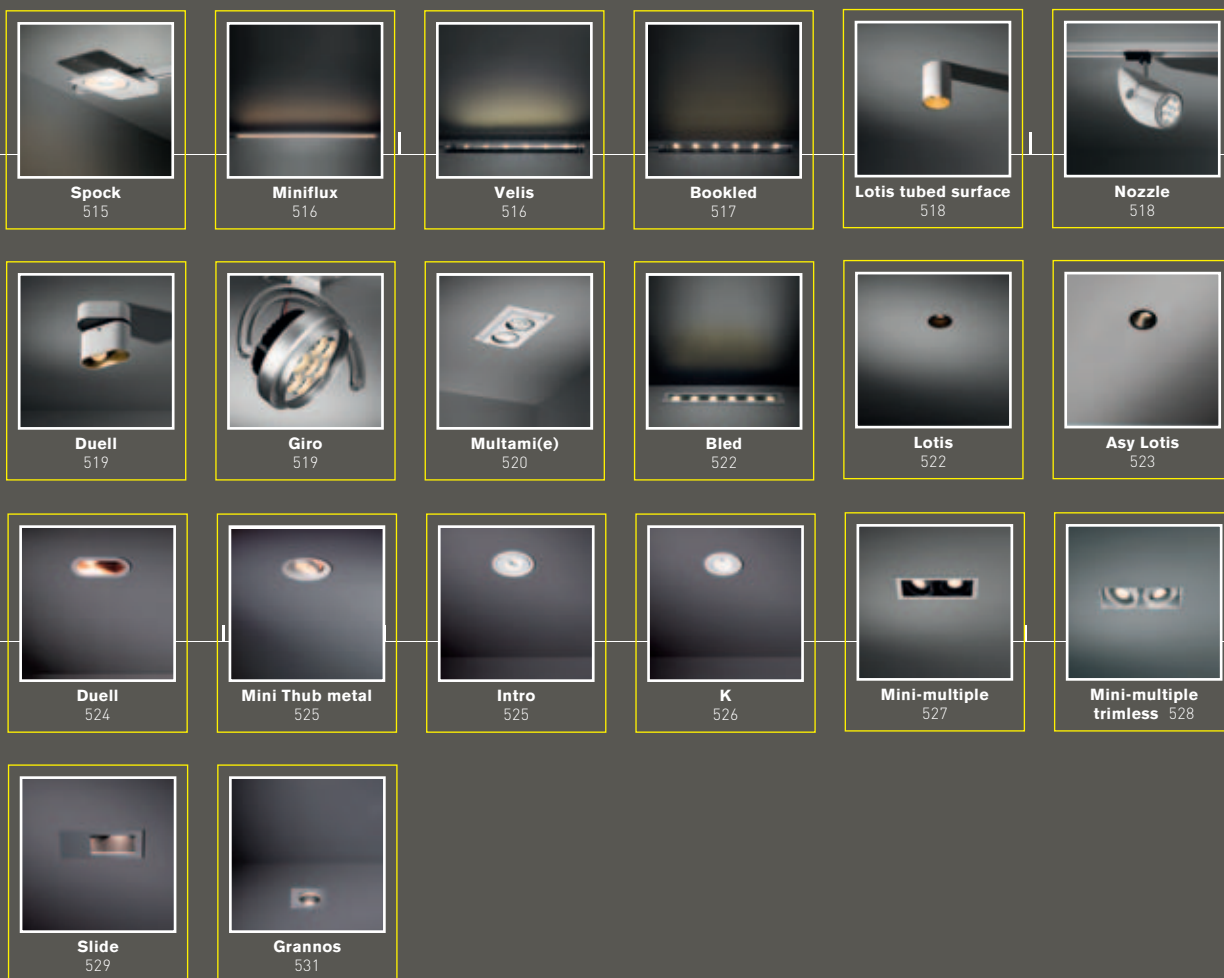

LED compartment: ACCENT

The LED engines in this Accent segment, are mainly used for functional reasons. To accentuate interior details, such as paintings, ... E.g. functional home lighting in the kitchen, object lighting, exclusive shop lighting, ...

18:30 HOUR: BOARDING LED