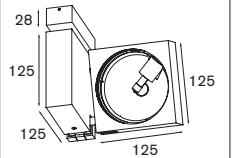

1x QT-ax 12 Gy6.35 max. 100W transfo incl., electronic
adjustability h 360° v 360°