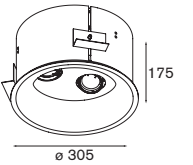

Cake 3x MR16

3x QR-CBC 51
Gu 5.3 max.50W

transfo not incl.
aperture ø 289 h 205

white struc | 11120209

Cake 3x HIPAR C16

3x HIPAR-C 16 Gx10 35W

gear not incl.
aperture ø 289 h 205

white struc | 11120309

Cake with flange 3x MR16

3x QR-CBC 51 Gu 5.3 50W

transfo not incl.
aperture ø 289 h 205

white struc | 11120509