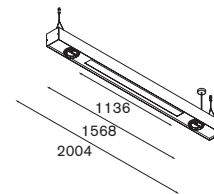

suspended
TL5 poly down / AR111 down

	non-dim	1-10V	length*
alu	93192120	96192120	2004
black struc	93192121	96192121	2004
white struc	93192122	96192122	2004

! incl.power feed kit 2m(transparant cable)

lampinfo	2↑	2↑	direction
2x T16 G5	28/54W	54W	down
2x QR-LP 111 G53	50W	50W	down