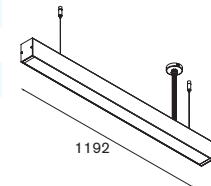

! incl.power feed kit 2m(transparant cable)

lampinfo	direction		
1x T16 G5	28/54W	54W	down