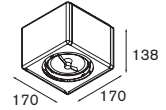

Multami(e)

Multami(e) 1x AR111 TI

1x QR-LP 111 G53 max. 50W gear incl., electronic
adjustability v -30°/+30°

white struc | 11332309

Multami(e) 2x AR111 TI

2x QR-LP 111 G53 max. 50W gear incl., electronic
adjustability v -30°/+30°

white struc | 11332409

Multami(e) 3x AR111 TI

3x QR-LP 111 G53 max. 50W gear incl., electronic
adjustability v -30°/+30°

white struc | 11332509