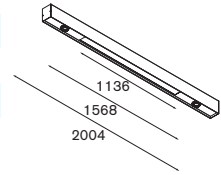

surface mounted
TL5 poly down / MR16 type degree down

	non-dim	1-10V	length*
alu	93172110	96172110	2004
black struc	93172111	96172111	2004
white struc	93172112	96172112	2004

suspended
TL5 poly down / MR16 type degree down

	non-dim	1-10V	length*
alu	93172120	96172120	2004
black struc	93172121	96172121	2004
white struc	93172122	96172122	2004

! incl.power feed kit 2m(transparant cable)