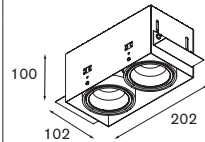

Mini-multiple trimless 1x LED < 900lm RG*

1x high power LED incl.
adjustability v -35°/+35°

LED gear incl.
aperture l 103 w 103 h 130

! 10440130 conbox
! 10460130 recessed frame

	NOT DIMMABLE				1-10V			
	WARM WHITE		NEUTRAL WHITE		WARM WHITE		NEUTRAL WHITE	
	SPOT	FLOOD	SPOT	FLOOD	SPOT	FLOOD	SPOT	FLOOD
complete alu	11440505	11440705	11440905	11441105	11440405	11440605	11440805	11441005
black	11440502	11440702	11440902	11441102	11440402	11440602	11440802	11441002
complete white struc	11440509	11440709	11440909	11441109	11440409	11440609	11440809	11441009

Mini-multiple trimless 2Lx LED < 900lm RG*

2x high power LED incl.
adjustability v -35°/+35°

LED gear incl.
aperture l 203 w 103 h 130

! 10440230 conbox
! 10460230 recessed frame

	NOT DIMMABLE				1-10V			
	WARM WHITE		NEUTRAL WHITE		WARM WHITE		NEUTRAL WHITE	
	SPOT	FLOOD	SPOT	FLOOD	SPOT	FLOOD	SPOT	FLOOD
complete alu	11441305	11441505	11441705	11441905	11441205	11441405	11441605	11441805
black	11441302	11441502	11441702	11441902	11441202	11441402	11441602	11441802
complete white struc	11441309	11441509	11441709	11441909	11441209	11441409	11441609	11441809

Mini-multiple trimless 3Lx LED < 900lm RG*

3x high power LED incl.
adjustability v -35°/+35°

LED gear incl.
aperture l 308 w 103 h 130

! 10440730 conbox
! 10460730 recessed frame

	NOT DIMMABLE				1-10V			
	WARM WHITE		NEUTRAL WHITE		WARM WHITE		NEUTRAL WHITE	
	SPOT	FLOOD	SPOT	FLOOD	SPOT	FLOOD	SPOT	FLOOD
complete alu	11442105	11442305	11442505	11442705	11442005	11442205	11442405	11442605
black	11442102	11442302	11442502	11442702	11442002	11442202	11442402	11442602
complete white struc	11442109	11442309	11442509	11442709	11442009	11442209	11442409	11442609