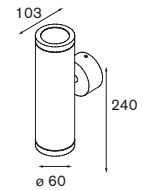

WARM WHITE
	MEDIUM
alu struc	10701219
desert	10701233
khaki	10701222