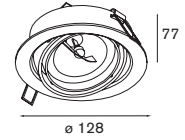

Mini-haloscan

Mini-haloscan AR70

1x QR-LP 70 Ba15d max. 50W
adjustability gimble $-17^{\circ}/+17^{\circ}$ transfo not incl.
aperture $\varnothing 110$ h 80

white struc	10300101
black	10300102
alu	10300105

Mini-haloscan HIPAR-C16

1x HIPAR-C 16 Gx10 35W
adjustability gimble $-17^{\circ}/+17^{\circ}$ gear not incl.
aperture $\varnothing 108$ h 90

white struc	10301101
black	10301102
alu	10301105