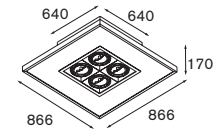

1-10V	PUSHDIM	DALI
opal	10652320	10652321	10652322
opal + backup for 24W	10652323		10652325

23 A 230V F 960°C

Diablo ral supplements

10641030 connection box
10641130 flexible/m

10642154 suspension set 4 cables
10642158 suspension set 8 cables

10642950 setup charge
(per project and per RAL colour – not for white struc,
black struc & white 80% gloss)

10642198 TL5 10x 21/39W
10642298 TL5 12x 28W
10642498 TL5 4x 14/24W
10642598 TL5 4x 35W
10642098 TL5 8x 14/24W
10642398 dynamix 4x 14/24W