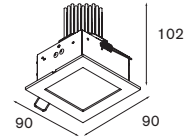

! 10500530 gypkit

	NOT DIMMABLE				1-10V			
	WARM WHITE		NEUTRAL WHITE		WARM WHITE		NEUTRAL WHITE	
	MEDIUM	FLOOD	MEDIUM	FLOOD	MEDIUM	FLOOD	MEDIUM	FLOOD
alu	10486905	10487105	10487305	10487505	10486805	10487005	10487205	10487405
white struc	10486909	10487109	10487309	10487509	10486809	10487009	10487209	10487409

IP 44