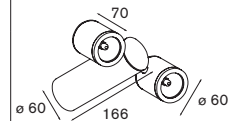

WARM WHITE MEDIUM
alu struc	10701519
desert	10701533
khaki	10701522

960°C IP 55