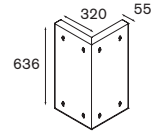

NOT DIMMABLE	1-10V	DALI	PUSHDIM
opal	10632811	10635811	10636811	10637811
blue	10632816	10635816	10636816	10637816
red	10632813	10635813	10636813	10637813
royal blue	10632817	10635817	10636817	10637817
silver	10632805	10635805	10636805	10637805
yellow	10632814	10635814	10636814	10637814