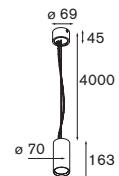

Nude LED < 350lm

1x LED E27 incl.

transfo/gear not required

WARM WHITE
MEDIUM

brushed alu | 10911024

white struc | 10911009

Nude PAR20 halogen

1x QPAR 20 E27 max. 50W

transfo/gear not required

brushed alu | 10910224

white struc | 10910209

Nude PAR30 halogen

1x QPAR 30 E27 max. 75W

transfo/gear not required

brushed alu | 10910324

white struc | 10910309