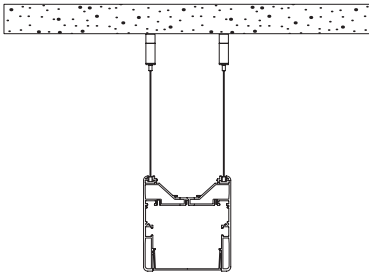

starring: Cupid, Bolster suspension
project: Ofsite 2008, Kortrijk (BE)

cross-section

mounting

suspended

surface (ceiling)

surface (wall, with bracket)

starring: Cupid, Mini-multiple trimless
project: Modular Lighting Nederland, Amstelveen (NL)