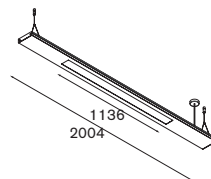

lampinfo	direction		
2x T16 G5	28/54W	54W	down

! incl. power feed kit 2m (transparent cable)

cross-section

small 2FLAT2C 2x MR16 k-1

mounting

suspended

surface (wall, with lateral wall support)

small 2FLAT2C modupoint EQ