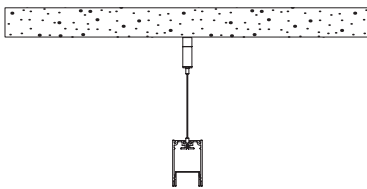

mounting

suspended