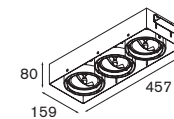

3x QR-LP 111 G53 max. 50W
adjustability v -50°/+50°

transfo not incl.
aperture l 458 w 160 h 110