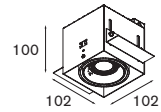

1x LED Gu10 incl.
adjustability v -35°/+35°

transfo/gear not required
aperture l 103 w 103 h 130