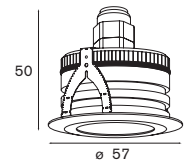

! for LED gear and control system see goodies

	RGB [DMX]	
	SUPER SPOT	MEDIUM
polycarbonate	11700811	11700611