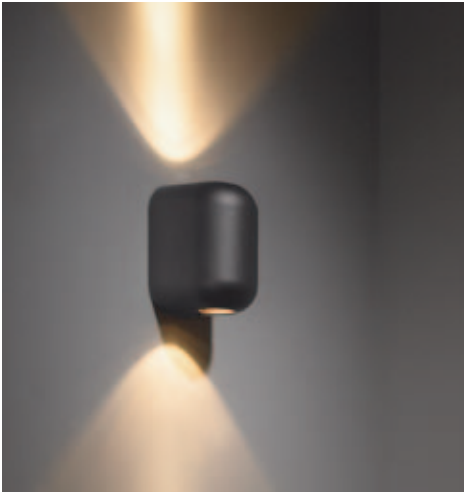

U shape

U shape wall 2x MR16

2x QR-CBC 51 Gx5.3 max. 50W transfo incl., electronic

white struc 11280109

black struc 11280132

**U shape** wall 2x LED < 350lm Gl

2x high power LED incl.

LED gear incl.