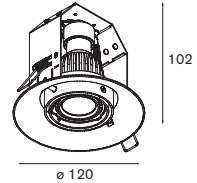

1x LED Gu10 incl.
adjustability v -15°/+15°

transfo/gear not required
aperture ø 114 h 110