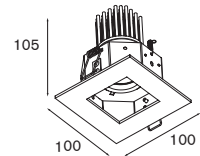

IP 44

Slide square clockwork LED < 900lm RG*

1x high power LED incl.

LED gear incl.
aperture ø 92 h 130

	NOT DIMMABLE				1-10V			
	WARM WHITE		NEUTRAL WHITE		WARM WHITE		NEUTRAL WHITE	
	MEDIUM	FLOOD	MEDIUM	FLOOD	MEDIUM	FLOOD	MEDIUM	FLOOD
alu	10484505	10484705	10484905	10485105	10484405	10484605	10484805	10485005
white struc	10484509	10484709	10484909	10485109	10484409	10484609	10484809	10485009