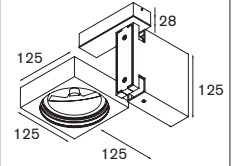

1x QR-LP 111 G53 max. 100W transfo incl., electronic
adjustability h 360° v 360°