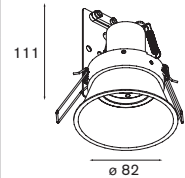

1x QPAR 16 Gu10 50W   transfo/gear not required
aperture $\varnothing$ 76 h 115