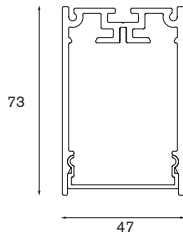

cross-section