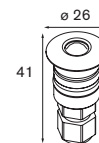

Lux 10 LED < 150lm GE

1x high power LED incl.

LED gear not incl.
aperture $\varnothing$ 35 h 83

! 11704030 conbox
! for LED gear see goodies

WARM WHITE

SUPER SPOT

Brass sanded chrome ⁽¹⁾

11701703

TF ⁽²⁾

11702443

Lux 11 LED < 150lm GE

1x high power LED incl.

LED gear not incl.
aperture $\varnothing$ 35 h 83

! 11704030 conbox
! for LED gear see goodies

WARM WHITE

MEDIUM

Brass sanded chrome ⁽¹⁾

11701803

TF ⁽²⁾

11702543

Lux 12 LED < 150lm GE

1x high power LED incl.

LED gear not incl.
aperture $\varnothing$ 21 h 71

! 11704230 conbox
! for LED gear see goodies

WARM WHITE

FLOOD

Brass sanded chrome ⁽¹⁾

11701903

TF ⁽²⁾

11702643