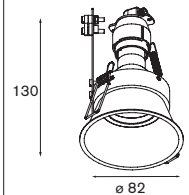

black	10882502
alu	10882505
white struc	10882509
dark chrome	10882526
gold	10882546