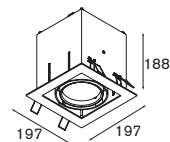

1x HIT-CE G12 max. 70W
adjustability v -25°/+25°

gear not incl.
aperture l 180 w 180 h 220