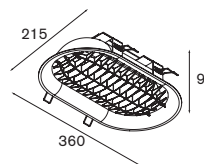

Thub metal

Thub metal 1x CDM-R111

1x HIPAR 111 Gx8.5 max. 70W gear not incl.
adjustability v -40°/+40° aperture ø 195 h 175

! 11029430 conbox
! 11029630 gypkit

white struc | 11021209

Thub metal 1x 70W PL

1x TC-TELI Gx24q-6 70W gear incl., electronic
aperture 2x ø 195 l 340 h 105

! 11029530 conbox
! 11029130 gypkit

white struc | 11022629

white struc | 11022679

white struc | 11022699