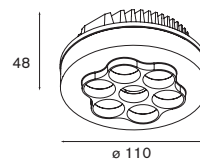

LED MODULE WARM WHITE

11290205 LED module < 450lm alu struc
11290202 LED module < 450lm black struc
11290209 LED module < 450lm white struc

! 10739930 LED gear 350mA 10W