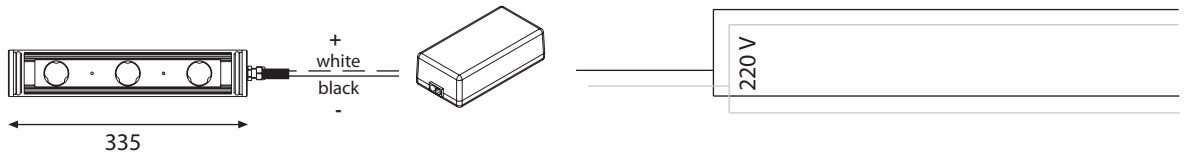

Velis / Bled

11760430
LED gear 20W 24V (109x50x35mm)