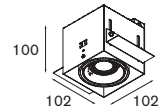

1x LED Gu10 incl.
adjustability v -35°/+35°

transfo/gear not required
aperture l 103 w 103 h 130