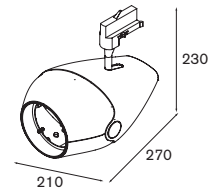

! must be used with LED module see page 87

white struc	11370609
black struc	11370632

eco 2.00 230V F 960°C