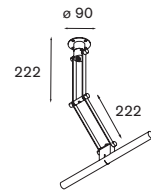

1x L S14d max. 60W
adjustability h 359° v -90°/+90°

transfo/gear not required