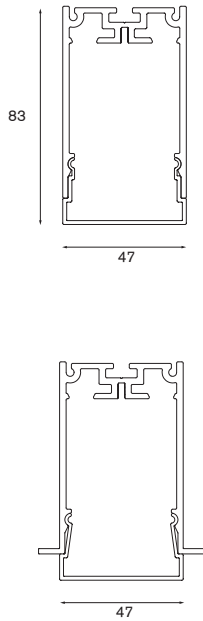

cross-section