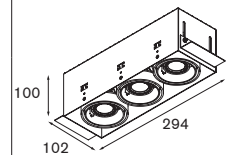

! 10440730 conbox
! 10460730 recessed frame

	WARM WHITE
	MEDIUM
black	11440202
complete alu	11440205
complete white struc	11440209