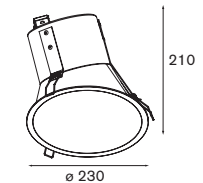

! always use with optional reflector

black	10881902
alu	10881905
white struc	10881909