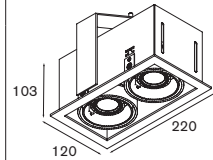

2x LED Gu10 incl.
adjustability v -35°/+35°

transfo/gear not required
aperture l 210 w 110 h 160