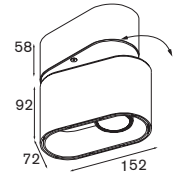

NOT DIMMABLE				1-10V			
	WARM WHITE		NEUTRAL WHITE		WARM WHITE		NEUTRAL WHITE	
	MEDIUM	FLOOD	MEDIUM	FLOOD	MEDIUM	FLOOD	MEDIUM	MEDIUM
black struc (gold interior)	11073032	11073232	11073432	11073632	11072932	11073132	11073332	11073532
matt chrome (black interior)	11073004	11073204	11073404	11073604	11072904	11073104	11073304	11073504
white struc (champagne interior)	11073009	11073209	11073409	11073609	11072909	11073109	11073309	11073509