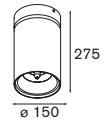

1x HIT-CE G12 70W

gear incl., electronic

	MEDIUM
white struc	10921209
brushed alu	10921224

1x QPAR 20 E27 max. 50W

transfo/gear not required

brushed alu	10920624
white struc	10920609

1x QPAR 30 E27 max. 75W

transfo/gear not required

brushed alu	10920924
white struc	10920909