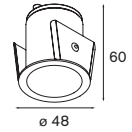

Lotis mini LED < 250lm GE

1x high power LED incl.

LED gear not incl.
aperture \varnothing 44 h 58! 10889930 LED gear 10W 700mA
! 10882130 gypkit

	WARM WHITE	ICE WHITE
black struc	10882032	10882332
alu struc	10882019	10882319
white struc	10882009	10882309