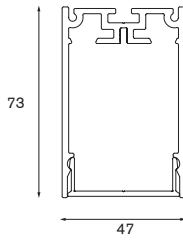

cross-section