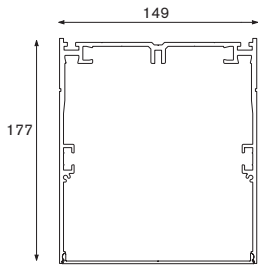

cross-section