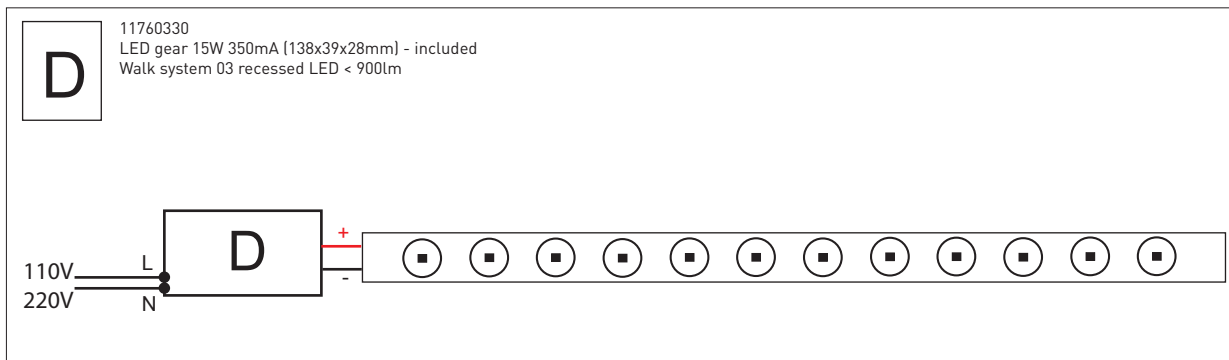

Walk system LED