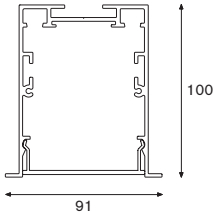

cross-section