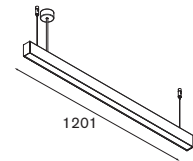

	non-dim	1-10V	length*
alu	93410020	96410020	1201
black struc	93410021	96410021	1201
white struc	93410022	96410022	1201

! incl. power feed kit 2m (transparent cable)

lampinfo			direction
2x T16 G5	28/54W	54W	down