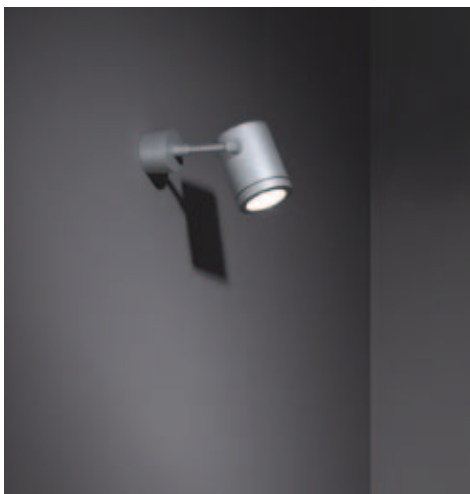

Vector 1x MR16 orientable

1x QR-C 51 Gx5.3 max. 50W		transfo not incl.	
adjustability h 359° v 359°			
<table border="1"> <tr> <td>alu struc</td> <td>10700319</td> </tr> <tr> <td>desert</td> <td>10700333</td> </tr> <tr> <td>khaki</td> <td>10700322</td> </tr> </table>