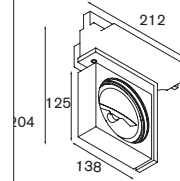

1x QR-LP 111 G53 max. 100W transfo incl., electronic
adjustability h 360° v 90°