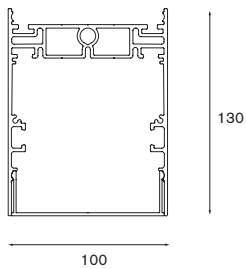

cover superior

mounting