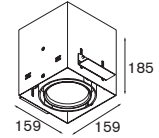

Multiple trimless

Multiple trimless 1x CDM-T

1x HIT-CE G12 max. 70W
adjustability v -25°/+25°

gear not incl.
aperture l 160 w 160 h 210

! 10450130 recessed frame
! spot / flood reflector on request

	MEDIUM
black	10361902
complete alu	10361905
complete white struc	10361909

Multiple trimless 2Lx CDM-T

2x HIT-CE G12 max. 70W
adjustability v -25°/+25°

gear not incl.
aperture l 315 w 160 h 210

! 10450230 recessed frame
! spot / flood reflector on request

	MEDIUM
black	10362002
complete alu	10362005
complete white struc	10362009

Multiple trimless 3Lx CDM-T

3x HIT-CE G12 max. 70W
adjustability v -25°/+25°

gear not incl.
aperture l 458 w 160 h 210

! 10450330 recessed frame
! spot / flood reflector on request

	MEDIUM
black	10362102
complete alu	10362105
complete white struc	10362109