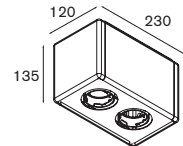

2x QR-C 51 Gx5.3 max. 35W
adjustability v -15°/+15°

transfo incl., electronic