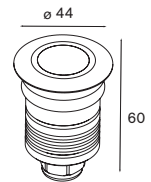

Lux 20 LED < 250lm GE

3x high power LED incl.

LED gear not incl.
aperture $\varnothing$ 48 h 84

! 11704130 conbox
! for LED gear see goodies

	WARM WHITE	
	SUPER SPOT	MEDIUM
Brass sanded chrome ⁽¹⁾	11702203	11702003
TF ⁽²⁾	11702943	11702743

Lux 10R LED < 250lm GE

3x high power LED incl.

LED gear not incl.
aperture $\varnothing$ 35 h 90

! 11704030 conbox
! for LED gear see goodies

	WARM WHITE		
	SUPER SPOT	MEDIUM	FLOOD
Brass sanded chrome	11703303	11703403	11703503

Mini-multiple 1x LED < 150lm

1x LED Gu10 incl.
adjustability v -35°/+35°

transfo/gear not required
aperture l 110 w 110 h 130

! 10400130 conbox
! 10420130 gypkit

	WARM WHITE
	MEDIUM
alu-black	11430005
complete alu	11430035
complete white struc	11430009