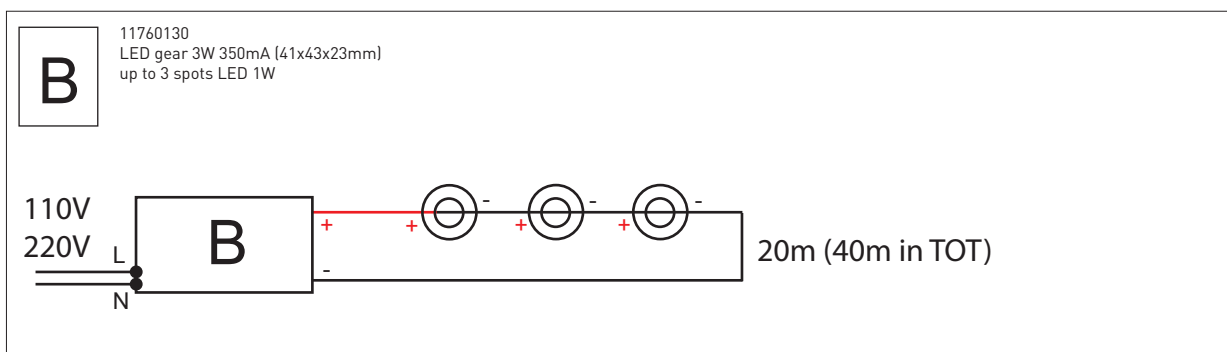

Lux 01 - 02 - 03 - 04 - 06 - 07 - 10 - 11 - 12 (walk over)