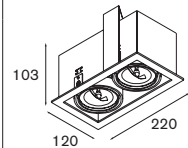

2x QR-LP 70 Ba15d max. 50W
adjustability v -35°/+35°

transfo not incl.
aperture l 210 w 110 h 160