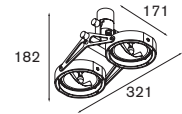

Nomad 2x AR111

2x QR-LP 111 G53 max. 50W   transfo not incl.
adjustability gimble 45°

! base flange optional - see p. 114

black	10200902
alu	10200905
white struc	10200909

Nomad 4x AR111

4x QR-LP 111 G53 max. 50W   transfo not incl.
adjustability gimble 45°

! base flange optional - see p. 114

black	10201002
alu	10201005
white struc	10201009

Nomad 2x AR111 / 1x 1TI

2x QR-LP 111 G53 max. 50W   transfo incl., electronic
adjustability gimble 45°

! base flange optional - see p. 114

black	10201102
alu	10201105
white struc	10201109