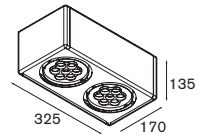

Multami(e) 1x LED < 450lm GI

7x high power LED incl.
adjustability v -30°/+30°

LED gear incl.

white struc

WARM WHITE
11333209

ICE WHITE
11332909

Multami(e) 2x LED < 450lm GI

14x high power LED incl.
adjustability v -30°/+30°

LED gear incl.

white struc

WARM WHITE
11333309

ICE WHITE
11333009

Multami(e) 3x LED < 450lm GI

21x high power LED incl.
adjustability v -30°/+30°

LED gear incl.

white struc

WARM WHITE
11333409

ICE WHITE
11333109