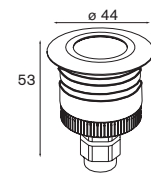

1x high power LED incl.

LED gear not incl.
aperture $\varnothing$ 35 h 83

53