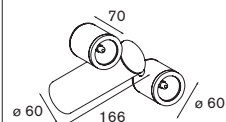

2x QR-C 51 Gx5.3 max. 35W   transfo incl., electronic
adjustability v 359°