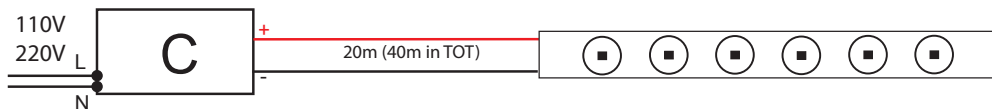

Bookled 02 / 03 / 04

C

11760230
LED gear 3W 350mA (41x43x23mm) - included
Bookled 02 / 03 / 04 LED < 450lm