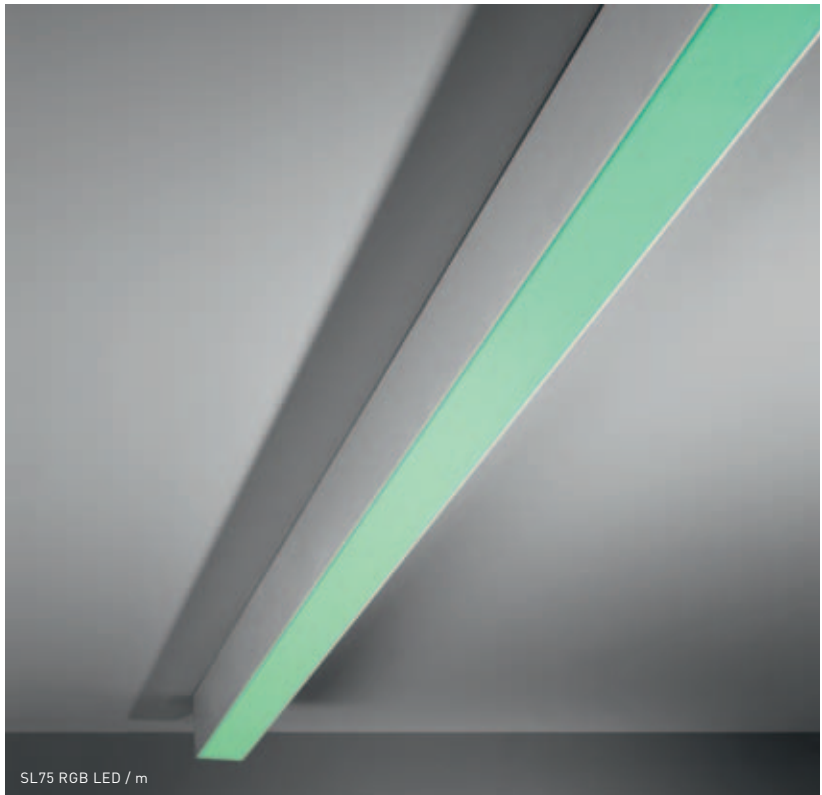

cut-out size for all SL 75 profiles:

ceiling width - 81-84mm

ceiling thickness - min. 5mm/max. 20mm

(only for recessed)

internal width - 145 mm

height - 120 mm

SL75 RGB LED / m

Photo: [www.interiordesign.nl](#)
Interior Design
Warmond (NL)