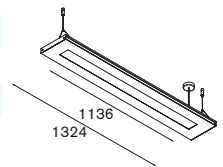

suspended TL5 poly up/down / AR111 down

	non-dim	1-10V	length*
alu	93162220	96162220	2004
black struc	93162221	96162221	2004
white struc	93162222	96162222	2004

lampinfo			direction
2x T16 G5	28/54W	54W	up/down
2x QR-LP 111 G53	50W	50W	down

! incl.power feed kit 2m (transparant cable)