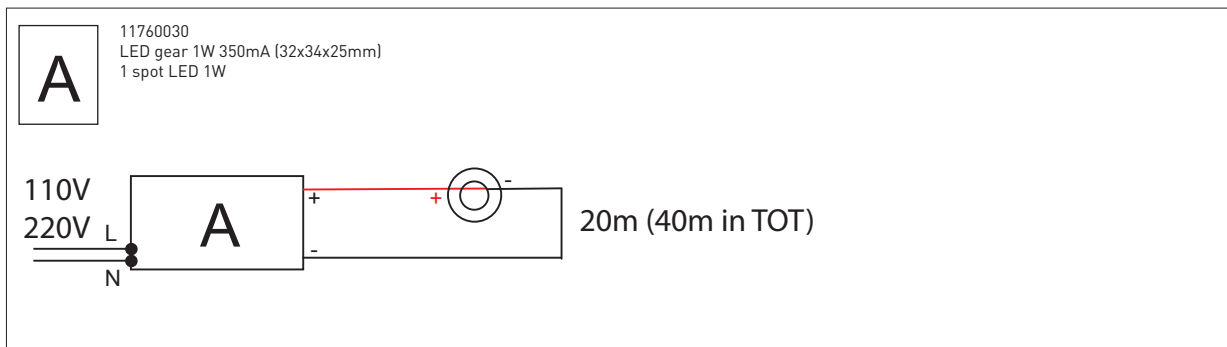

Lux 01 - 02 - 03 - 04 - 06 - 07 - 10 - 11 - 12 (walk over)