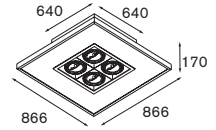

1-10V	PUSHDIM	DALI
opal	10642320	10642321	10642322
opal + backup for 14W	10642323		10642325

23 A 230V F 960°C