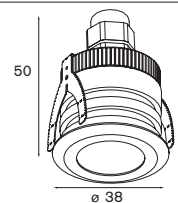

! for LED gear see goodies

WARM WHITE
SUPER SPOT MEDIUM

polycarbonate | 11700311

WARM WHITE

MEDIUM

11700211