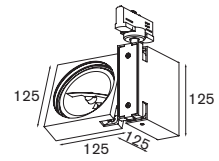

white struc	11140109
alu struc	11140119
black struc	11140132