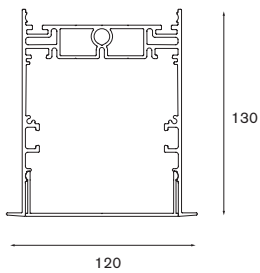

cover superior

SL100 poly down

mounting