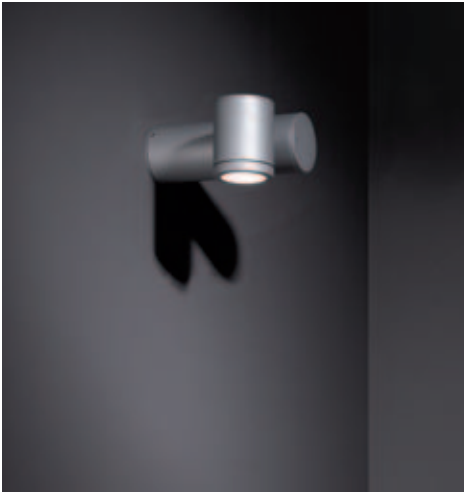

Vector TI 1x MR16

1x QR-C 51 Gx5.3 max. 35W
adjustability v 359°

transfo incl., electronic

alu struc	10700419
desert	10700433
khaki	10700422

960°C IP 55