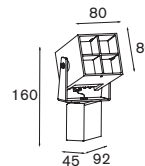

Juliette LED <450 lm GE

4x high power LED incl. gear not incl.
adjustability h 360° v 120°

! cable (3m) incorporated
! 10739930 gear LED driver 10W 350mA IP67

	WARM WHITE	ICE WHITE
black struc	10730832	10730432
desert	10730833	10730433
khaki	10730822	10730422

eco 2.50 230V 960°C IP67

Juliette foot LED <450 lm GI

4x high power LED incl. gear incl., electronic
adjustability h 350° v 120°

	WARM WHITE	ICE WHITE
black struc	10730732	10730632
desert	10730733	10730633
khaki	10730722	10730622

eco 1.30 230V 960°C IP67