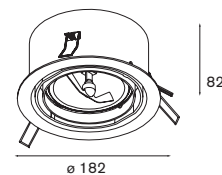

! compatible with LED module < 450lm - see p. 339

white struc	10300401
black	10300402
alu	10300405