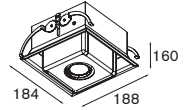

white struc | 11331809

2.00 | 0.77m | D11 | 230V | V | 960°C