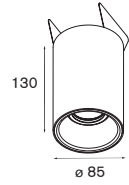

Lotis tubed recessed

1x QR-CBC 51 Gu 5.3 50W

transfo not incl.
aperture ø 76 h 55

black struc (gold interior)	10883432
black struc (white struc interior)	10883437
white struc (black interior)	10883429
white struc (gold interior)	10883489
white struc (white struc interior)	10883409

0.36 230V 12V 960°C