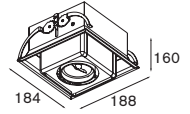

1x QR-LP 70 Ba15d max. 50W
adjustability v -15°/+15°

transfo not incl.
aperture l 174 w 178 h 115