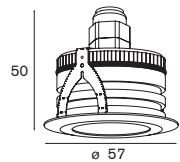

3x high power LED incl.

LED gear not incl.
aperture $\varnothing$ 48 h 80

50

! for LED gear see goodies

	WARM WHITE	
	SUPER SPOT	MEDIUM
alu	11701505	11701305