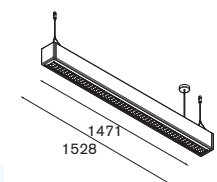

* length including endplates