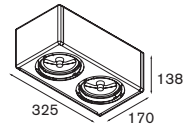

Multami(e)

Multami(e) 1x AR111 TI

1x QR-LP 111 G53 max. 50W gear incl., electronic
adjustability v -30°/+30°

white struc | 11332309

Multami(e) 2x AR111 TI

2x QR-LP 111 G53 max. 50W gear incl., electronic
adjustability v -30°/+30°

white struc | 11332409

Multami(e) 3x AR111 TI

3x QR-LP 111 G53 max. 50W gear incl., electronic
adjustability v -30°/+30°

white struc | 11332509