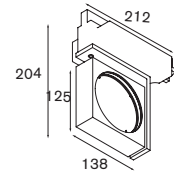

Single Square

Single Square track AR111 TI

1x QR-LP 111 G53 max. 100W transfo incl., electronic
adjustability h 360° v 90°

white struc	11400009
black struc	11400032

Single Square track CDM-TC 35W GI

1x HIT-TC -CE G8.5 35W gear incl., electronic
adjustability h 360° v 90°

! always use with optional reflector

white struc	11400109
black struc	11400132

Single Square track CDM-TC 70W GI

1x HIT-TC -CE G8.5 70W gear incl., electronic
adjustability h 360° v 90°

! always use with optional reflector

white struc	11400209
black struc	11400232