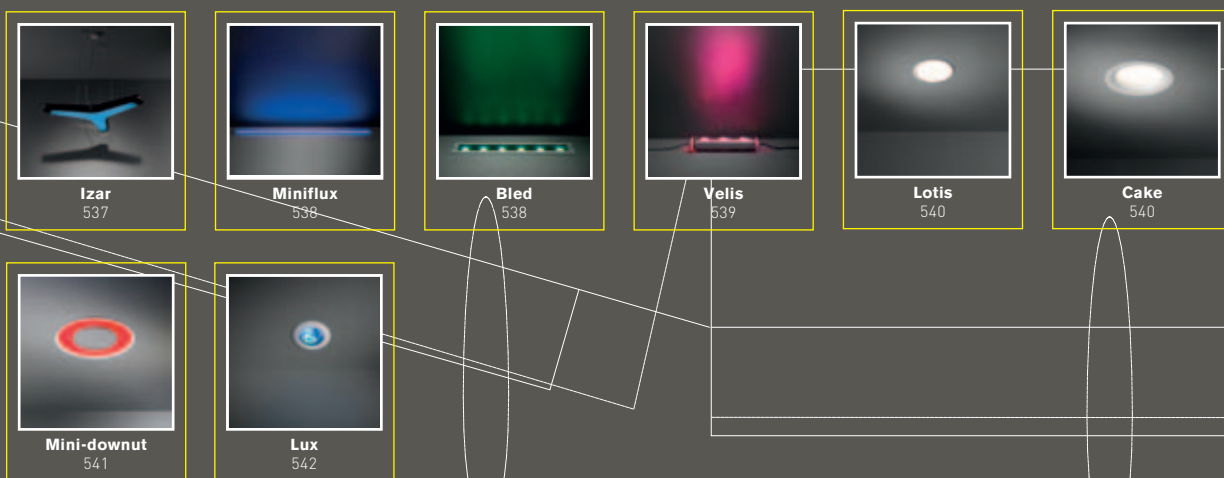

18:30 HOUR: BOARDING LED

Izar LED Moodswing 15.2W GI

RGB LED-strip 15.2 W incl.	LED gear incl	
! DMX & master/slave possible ! 11690109 'to be touched' RGB DMX control system ! 11690200 'to be touched' power supply		
	RGB	
shiny white	11340201	
shiny black	11340236	
		