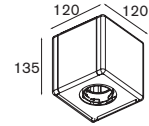

Mini-multami(e)

Mini-multami(e) 1x MR16 TI

1x QR-C 51 Gx5.3 max. 35W
adjustability v -15°/+15°

transfo incl., electronic

white struc | 11330109

Mini-multami(e) 2x MR16 TI

2x QR-C 51 Gx5.3 max. 35W
adjustability v -15°/+15°

transfo incl., electronic

white struc | 11330209

Mini-multami(e) 3x MR16 TI

3x QR-C 51 Gx5.3 max. 35W
adjustability v -15°/+15°

transfo incl., electronic

white struc | 11330309