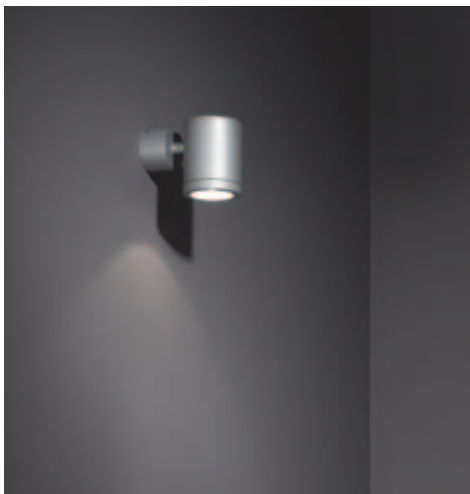

Vector 1x MR16

1x QR-C 51 Gx5.3 max. 50W		transfo not incl.	
<table border="1"> <tr> <td>alu struc</td> <td>10700119</td> </tr> <tr> <td>desert</td> <td>10700133</td> </tr> <tr> <td>khaki</td> <td>10700122</td> </tr> </table>