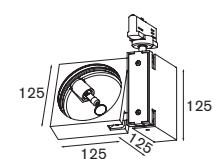

! always use with optional reflector

white struc	11140209
alu struc	11140219
black struc	11140232