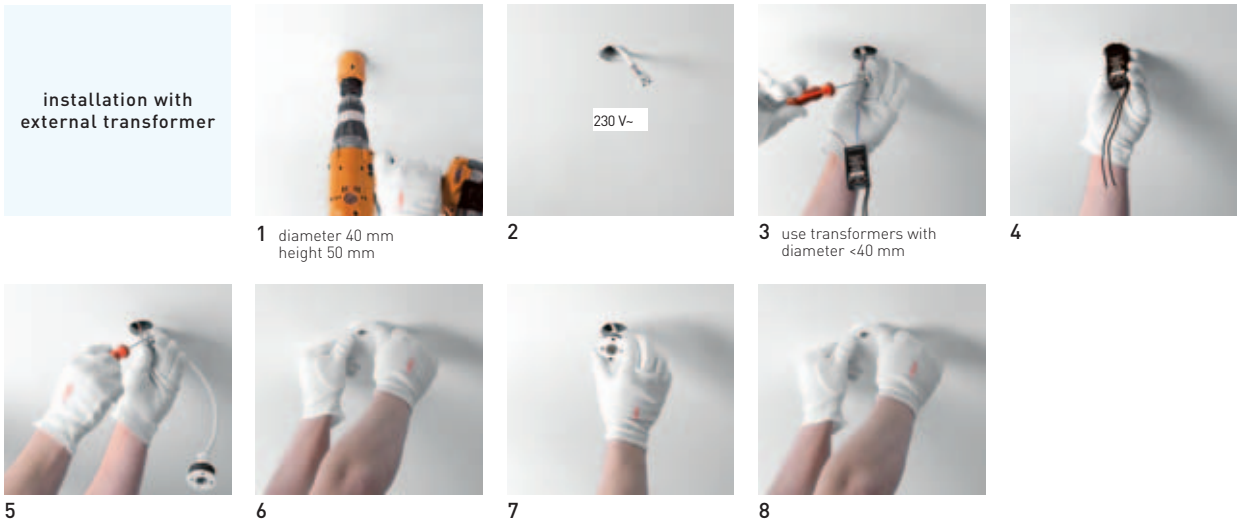

Modupoint EQ 230V / 40mm aperture