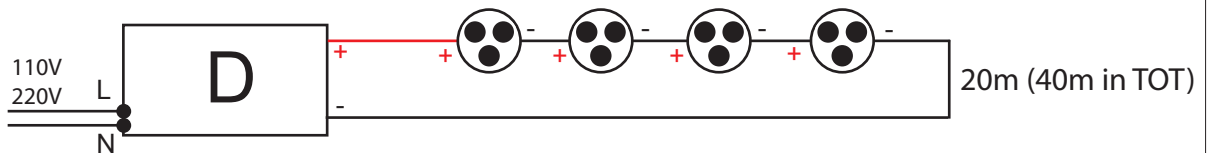

D

11760330
LED gear 15W 350mA (138x39x28mm)
up to 4 spots LED 3x 1W