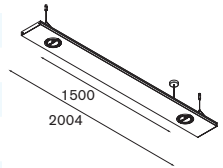

suspended TL5 poly up/down

	non-dim	1-10V	length*
alu	93160320	96160320	1324
black struc	93160321	96160321	1324
white struc	93160322	96160322	1324

lampinfo			direction
2x T16 G5	28/54W	54W	up/down

! incl.power feed kit 2m (transparant cable)