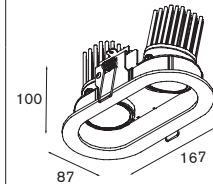

NOT DIMMABLE				1-10V			
	WARM WHITE		NEUTRAL WHITE		WARM WHITE		NEUTRAL WHITE	
	MEDIUM	FLOOD	MEDIUM	FLOOD	MEDIUM	FLOOD	MEDIUM	FLOOD
white struc (black interior)	11072229	11072429	11072629	11072829	11072129	11072329	11072529	11072729
white struc (champagne interior)	11072239	11072439	11072639	11072839	11072139	11072339	11072539	11072739
white struc (gold interior)	11072289	11072489	11072689	11072889	11072189	11072389	11072589	11072789

* These products are also available without gear. Check pricelist for references. Installation warranty is only applicable on the sold units gear included.