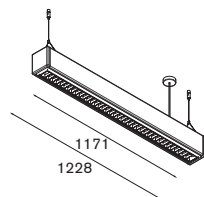

! incl. power feed kit 2m (transparent cable)