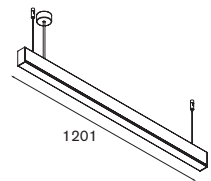

suspended TL5 continuous down (length 1201 mm)

	non-dim	1-10V	length*
alu	93420020	96420020	1201
black struc	93420021	96420021	1201
white struc	93420022	96420022	1201

! incl. power feed kit 2m (transparent cable)

lampinfo			direction
1x T16 G5	28/54W	54W	down