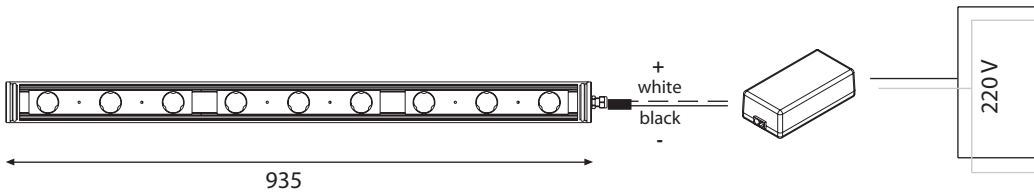

11760530
LED gear 40W 24V (120x65x40mm)