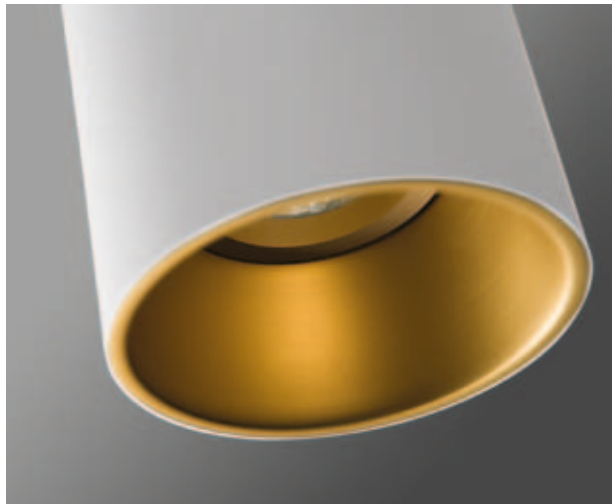

1x QR-CBC 51 Gu 5.3 50W

transfo not incl.
aperture ø 76 h 55

black struc (gold interior)	10883432
black struc (white struc interior)	10883437
white struc (black interior)	10883429
white struc (gold interior)	10883489
white struc (white struc interior)	10883409

0.36 230V 12V 960°C