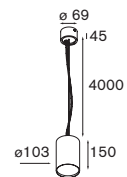

Nude LED < 350lm

1x LED E27 incl.

transfo/gear not required

WARM WHITE
MEDIUM

brushed alu | 10911024

white struc | 10911009

Nude PAR20 halogen

1x QPAR 20 E27 max. 50W

transfo/gear not required

brushed alu | 10910224

white struc | 10910209

Nude PAR30 halogen

1x QPAR 30 E27 max. 75W

transfo/gear not required

brushed alu | 10910324

white struc | 10910309