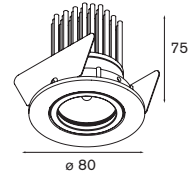

! 10280102 BL cilinder optional

	NOT DIMMABLE				1-10V			
	WARM WHITE		NEUTRAL WHITE		WARM WHITE		NEUTRAL WHITE	
	MEDIUM	FLOOD	MEDIUM	FLOOD	MEDIUM	FLOOD	MEDIUM	FLOOD
alu	10272505	10272705	10272905	10273105	10272405	10272605	10272805	10273005
black	10272502	10272702	10272902	10273102	10272402	10272602	10272802	10273002
chrome	10272507	10272707	10272907	10273107	10272407	10272607	10272807	10273007
white struc	10272501	10272701	10272901	10273101	10272401	10272601	10272801	10273001