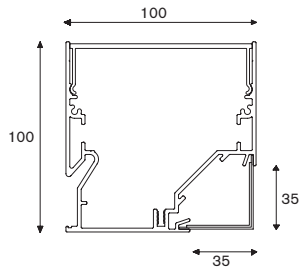

cross-section