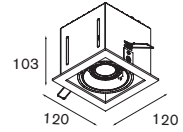

1x LED Gu10 incl.
adjustability v -35°/+35°

transfo/gear not required
aperture l 110 w 110 h 130