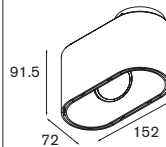

black struc (gold interior)	11070732
matt chrome (black interior)	11070704
white struc (champagne interior)	11070709