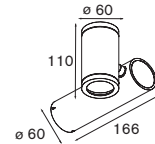

alu struc	10700819
desert	10700833
khaki	10700822

1.20