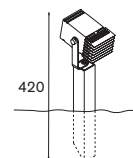

Jules foot

1x QR-CBC 51 Gu 5.3 max. 50W transfo not incl.
adjustability h 359° v -90°/+90°

! louvre + glass included

khaki	10730122

black struc	10730132

desert	10730133

Jules pin

1x QR-CBC 51 Gu 5.3 max. 50W transfo not incl.
adjustability h 359° v -90°/+90°

! louvre + glass included
! for fixation in soil only

khaki	10730222

black struc	10730232

desert	10730233