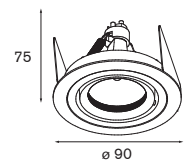

K

K -3 MR16

1x QR-CBC 51 Gu 5.3 max. 50W
adjustability h 359° v -17°/+17°

transfo not incl.
aperture ø 80 h 90

! 10280102 BL cilinder optional

alu	10270305
black	10270302
chrome	10270307
white struc	10270301

K -3 HIPAR-C16

1x HIPAR-C 16 Gx10 max 35W
adjustability h 359° v -17°/+17°

gear not incl.
aperture ø 80 h 118

! 10280102 BL cilinder optional

alu	10271505
black	10271502
white struc	10271509