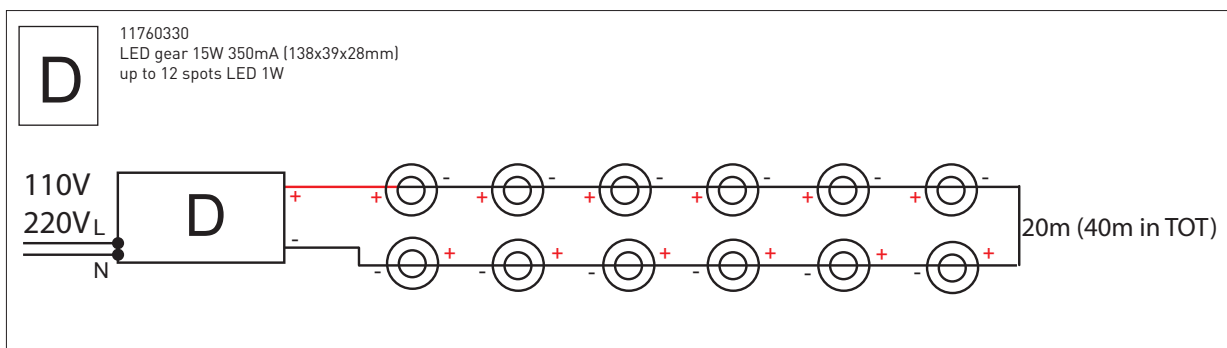

Lux 01 - 02 - 03 - 04 - 06 - 07 - 10 - 11 - 12 (walk over)