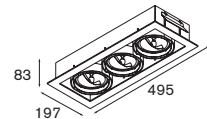

3x QR-LP 111 G53 max. 50W   transfo not incl.
adjustability v -50°/+50°   aperture l 470 w 170 h 110