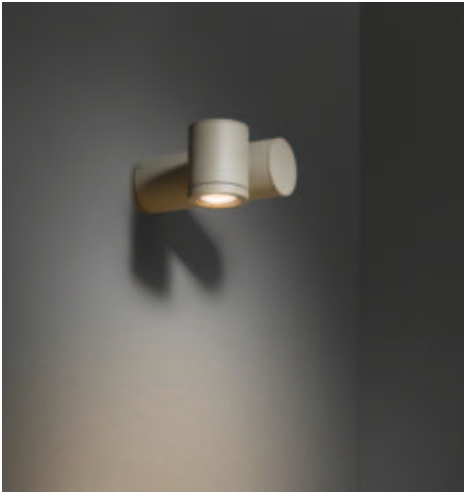

! only QPAR16 lamp dimmable

alu struc	10960119
black struc	10960112
desert	10960133
khaki	10960122

Flasher

starring: Flasher
project: Istinye Park Shopping Mall, Istanbul (Turkey)

Vector 1x LED <250lm GI1x LED Gx5.3 incl.
adjustability v 359°