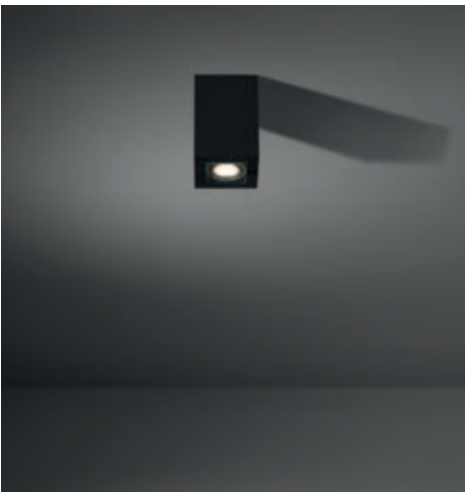

Mini Boxlite ceiling LED < 350lm

1x LED Gu10 incl.	transfo/gear not required	
<table border="1"> <tr> <td></td> <td>WARM WHITE</td> </tr> <tr> <td></td> <td>MEDIUM</td> </tr> <tr> <td>alu struc</td> <td>10780519</td> </tr> <tr> <td>black struc</td> <td>10780512</td> </tr> <tr> <td>desert</td> <td>10780533</td> </tr> <tr> <td>khaki</td> <td>10780522</td> </tr> <tr> <td>white struc</td> <td>10780509</td> </tr> </table>