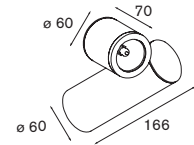

WARM WHITE MEDIUM
alu struc	10701419
desert	10701433
khaki	10701422

960°C IP 55