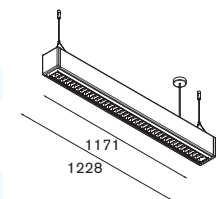

suspended TL5 bap down (length 1528 mm)

	non-dim	1-10V	length*
black struc	93371121	96371121	1528
white struc	93371122	96371122	1528

lampinfo			direction
1x T16 G5	35/49W	49W	down

! incl.power feed kit 2m (transparent cable)