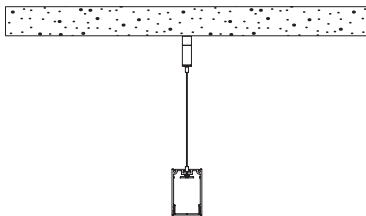

mounting

suspended

surface mounted

recessed

recessed (with flange)

cut-out size for all SL mini alu cover:
ceiling width - 56mm
ceiling thickness - min. 9.5 - max. 32mm
internal width - 130mm
ceiling height - min. 100mm
ceiling length - profile length + 4mm