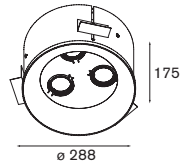

Cake 3x MR16

3x QR-CBC 51
Gu 5.3 max.50W

transfo not incl.
aperture ø 289 h 205

white struc | 11120209

Cake 3x HIPAR C16

3x HIPAR-C 16 Gx10 35W

gear not incl.
aperture ø 289 h 205

white struc | 11120309

Cake with flange 3x MR16

3x QR-CBC 51 Gu 5.3 50W

transfo not incl.
aperture ø 289 h 205

white struc | 11120509