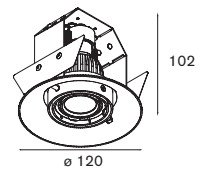

1x LED Gu10 incl.
adjustability v -15°/+15°

transfo/gear not required
aperture ø 114 h 110