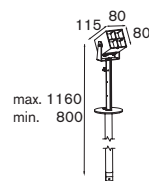

Juliette LED <450 lm GE

4x high power LED incl. gear not incl.
adjustability h 360° v 120°

! cable (3m) incorporated
! 10739930 gear LED driver 10W 350mA IP67

	WARM WHITE	ICE WHITE
black struc	10730832	10730432
desert	10730833	10730433
khaki	10730822	10730422

eco 2.50 230V 960°C IP67

Juliette foot LED <450 lm GI

4x high power LED incl. gear incl., electronic
adjustability h 350° v 120°

	WARM WHITE	ICE WHITE
black struc	10730732	10730632
desert	10730733	10730633
khaki	10730722	10730622

eco 1.30 230V 960°C IP67