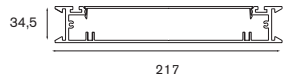

cross-section