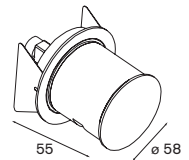

Argus

1x QR-CBC 51 Gu 5.3 max. 50W   transfo not incl.
aperture $\varnothing$ 80 h 65

alu | 10590105

Argus for plexi

1x QR-CBC 51 Gu 5.3 max. 20W   transfo not incl.
aperture $\varnothing$ 80 h 65

! polycarbonate (10mm thickness) with logo/text on demand
(max A4 size)

alu | 10590205