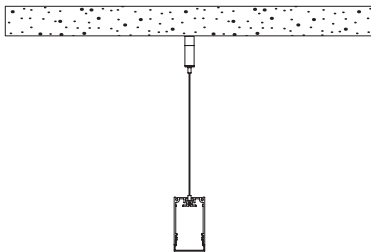

mounting

suspended