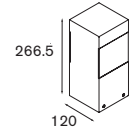

1x TC - TSE E27 20W

transfo/gear not required