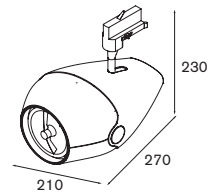

white struc | 11370109
black struc | 11370132