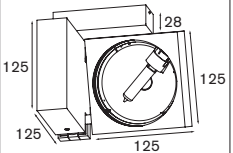

white struc	11140609
alu struc	11140619
black struc	11140632

**Every square** foot 1x CDM-TC 35W

1x HIT-TC -CE G8.5 35W gear incl., electronic
adjustability h 360° v 360°

! always use with optional reflector