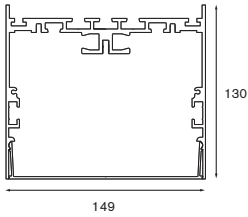

cover superior

mounting