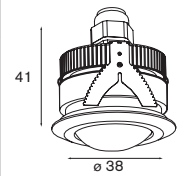

! for LED gear see goodies

WARM WHITE
WIDE FLOOD

polycarbonate | 11700111