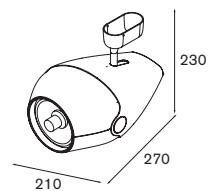

white struc | 11372509

black struc | 11372532