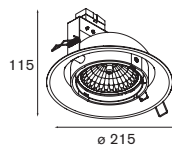

Thub metal 1x AR111

1x QR-LP 111 G53 max. 50W
adjustability v -40°/+40°

transfo not incl.
aperture ø 195 h 115

! 11029430 conbox
! 11029630 gypkit
! compatible with LED module < 450lm - see p. 339

white struc | 11021009

Thub metal 1x CDM-T

1x HIT-CE G12 max. 70W
adjustability v -15°/+15°

gear not incl.
aperture ø 195 h 175

! 11029430 conbox
! 11029630 gypkit

white struc	SPOT	MEDIUM	FLOOD
	11021309	11021409	11021509

Thub metal 1x QT12

1x QT-ax 12 Gy6.35 max. 50W
adjustability v -40°/+40°

transfo not incl.
aperture ø 195 h 115

! 11029430 conbox
! 11029630 gypkit

white struc | MEDIUM
11021109