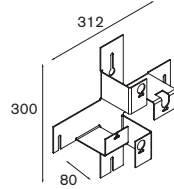

Crosslink wall option

11040330 wall option