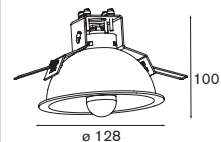

Yuri QT12 35W

1x QT-ax 12 Gy6.35 35W

transfo not incl.
aperture ø 114 h 100

alu	11230205
white struc	11230209
champagne	11230241

Yuri G9 40W

1x QT 14 G9 max. 40W

transfo/gear not required
aperture ø 114 h 100

alu	11230105
white struc	11230109
champagne	11230141

starring: Yuri
architect: rotorgroup.be
project: private residence