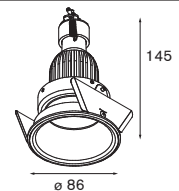

! for use in humid conditions

	WARM WHITE MEDIUM
black struc	11456208
white struc	11456238
alu struc	11456228

eco 0.45 230V DALI F IP55 960°C IP 55