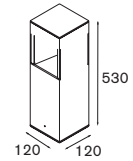

alu struc	10780319
black struc	10780332
desert	10780333
khaki	10780322

eco 5.15 230V DALI 230V F 960°C IP65