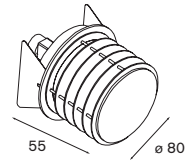

Argus

1x QR-CBC 51 Gu 5.3 max. 50W   transfo not incl.
aperture $\varnothing$ 80 h 65

alu | 10590105

Argus for plexi

1x QR-CBC 51 Gu 5.3 max. 20W   transfo not incl.
aperture $\varnothing$ 80 h 65

! polycarbonate (10mm thickness) with logo/text on demand
(max A4 size)

alu | 10590205