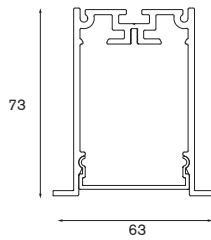

cross-section