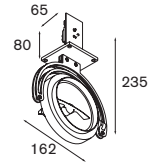

transfo not incl.
aperture ø 50 h 80

brushed alu | 10820124

**Giro 2x AR111 TIN**

2x QR-LP 111 G53 max. 50W
adjustability gimble 45°

transfo incl., electronic

brushed alu | 10820224

**Giro for LED no gear**