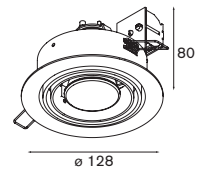

Mini-haloscan

Mini-haloscan AR70

1x QR-LP 70 Ba15d max. 50W
adjustability gimble $-17^{\circ}/+17^{\circ}$ transfo not incl.
aperture $\varnothing 110$ h 80

white struc	10300101
black	10300102
alu	10300105

Mini-haloscan HIPAR-C16

1x HIPAR-C 16 Gx10 35W
adjustability gimble $-17^{\circ}/+17^{\circ}$ gear not incl.
aperture $\varnothing 108$ h 90

white struc	10301101
black	10301102
alu	10301105