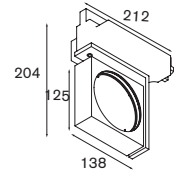

Single Square

Single Square track AR111 TI

1x QR-LP 111 G53 max. 100W transfo incl., electronic
adjustability h 360° v 90°

white struc	11400009
black struc	11400032

Single Square track CDM-TC 35W GI

1x HIT-TC -CE G8.5 35W gear incl., electronic
adjustability h 360° v 90°

! always use with optional reflector

white struc	11400109
black struc	11400132

Single Square track CDM-TC 70W GI

1x HIT-TC -CE G8.5 70W gear incl., electronic
adjustability h 360° v 90°

! always use with optional reflector

white struc	11400209
black struc	11400232