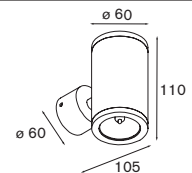

alu struc	10700219
desert	10700233
khaki	10700222

0.50