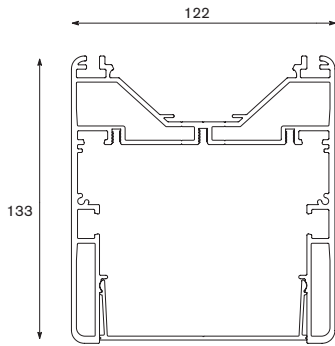

cross-section