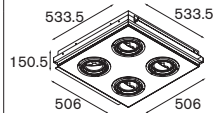

4x T16-R 2Gx13 22W
4x QR-LP 111 G53 35 W

transfo/gear incl., electronic
aperture l 507 w 507 h 250