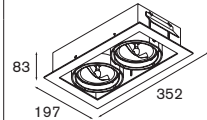

2x QR-LP 111 G53 max. 50W   transfo not incl.
adjustability v -50°/+50°   aperture l 325 w 170 h 110