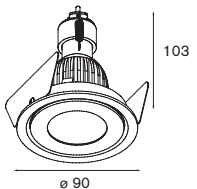

1x LED Gu10 incl.

transfo/gear not required
aperture ø 80 h 110