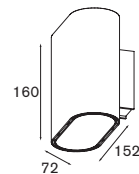

black struc (gold interior)	11070632
matt chrome (black interior)	11070604
white struc (champagne interior)	11070609