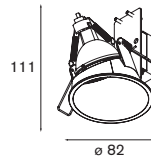

Asy Lotis

Asy Lotis MR16

1x QR-CBC 51 Gx5.3 50W

transfo not incl.
aperture $\varnothing$ 76 h 115

! lamp inclined at 28° from vertical axis

black	10880502
white struc	10880509
alu	10880505
dark chrome	10880526

Asy Lotis ES50

1x QPAR 16 Gu10 50W

transfo/gear not required
aperture $\varnothing$ 76 h 115

! lamp inclined at 28° from vertical axis

black	10880602
white struc	10880609
alu	10880605
dark chrome	10880626

Asy Lotis HIPAR-C16

1x HIPAR-C 16 Gx10 max. 35W

gear not incl.
aperture $\varnothing$ 76 h 115

! lamp inclined at 28° from vertical axis

black	10882602
white struc	10882609
alu	10882605