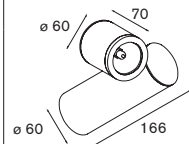

alu struc	10700419
desert	10700433
khaki	10700422

960°C IP 55