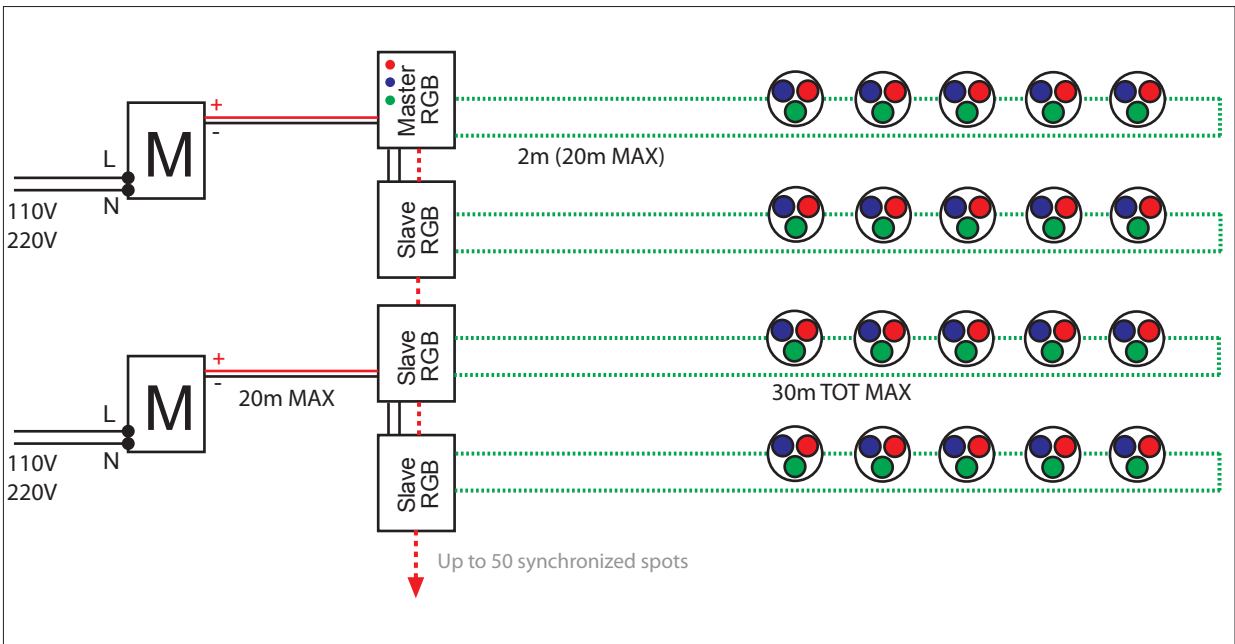

Lux 17RGB – 18RGB – 20RGB / MASTER – SLAVE RGB

M	11760530 LED gear 40W 24V (122x65x42mm) up to 12 spots LED 3x 1W	Feeding RGB signal 200m TOT Cables 6 wires
Master RGB	11761630 / 11761730 Master RGB / Master RGB with sensor (103x67x30mm) max. load 99 slaves up to 5 spots LED 3x 1W	
Slave RGB	11761930 Slave RGB (103x67x30mm) up to 5 spots LED 3x 1W