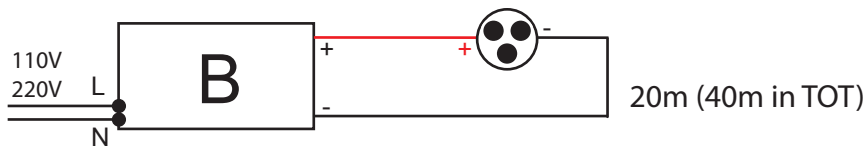

Lux 17 - 18 - 20 - 10R

B

11760130
LED gear 3W 350mA (41x43x23mm)
1 spot LED 3x 1W