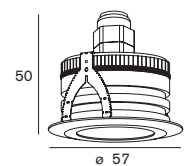

! for LED gear and control system see goodies

	RGB [DMX]	
	SUPER SPOT	MEDIUM
alu	11701605	11701405