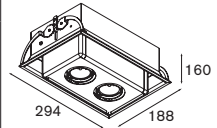

2x QR-CBC 51 Gx5.3 max. 50W
adjustability v -15°/+15°

transfo not incl.
aperture l 284 w 178 h 115