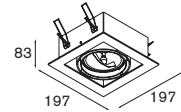

1x QR-LP 111 G53 max. 50W   transfo not incl.
adjustability v -50°/+50°   aperture l 180 w 180 h 110