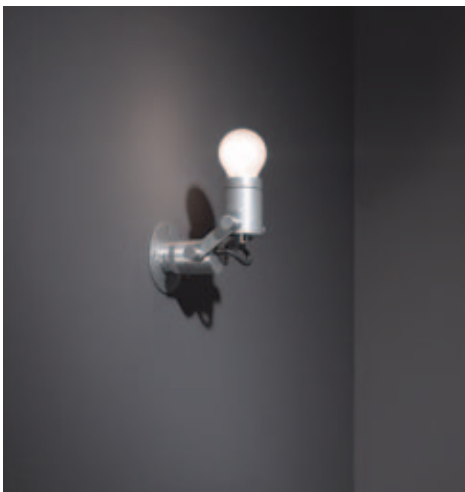

transfo/gear not required

alu	10203205
white struc	10203209

0.90 230V D+ 230V F 960°C

starring: Nomad linestra
interior architect: Zeth, Rob Zeelen
project: private residence (NL)

Nomad minimal

Nomad minimal E27 ultra short