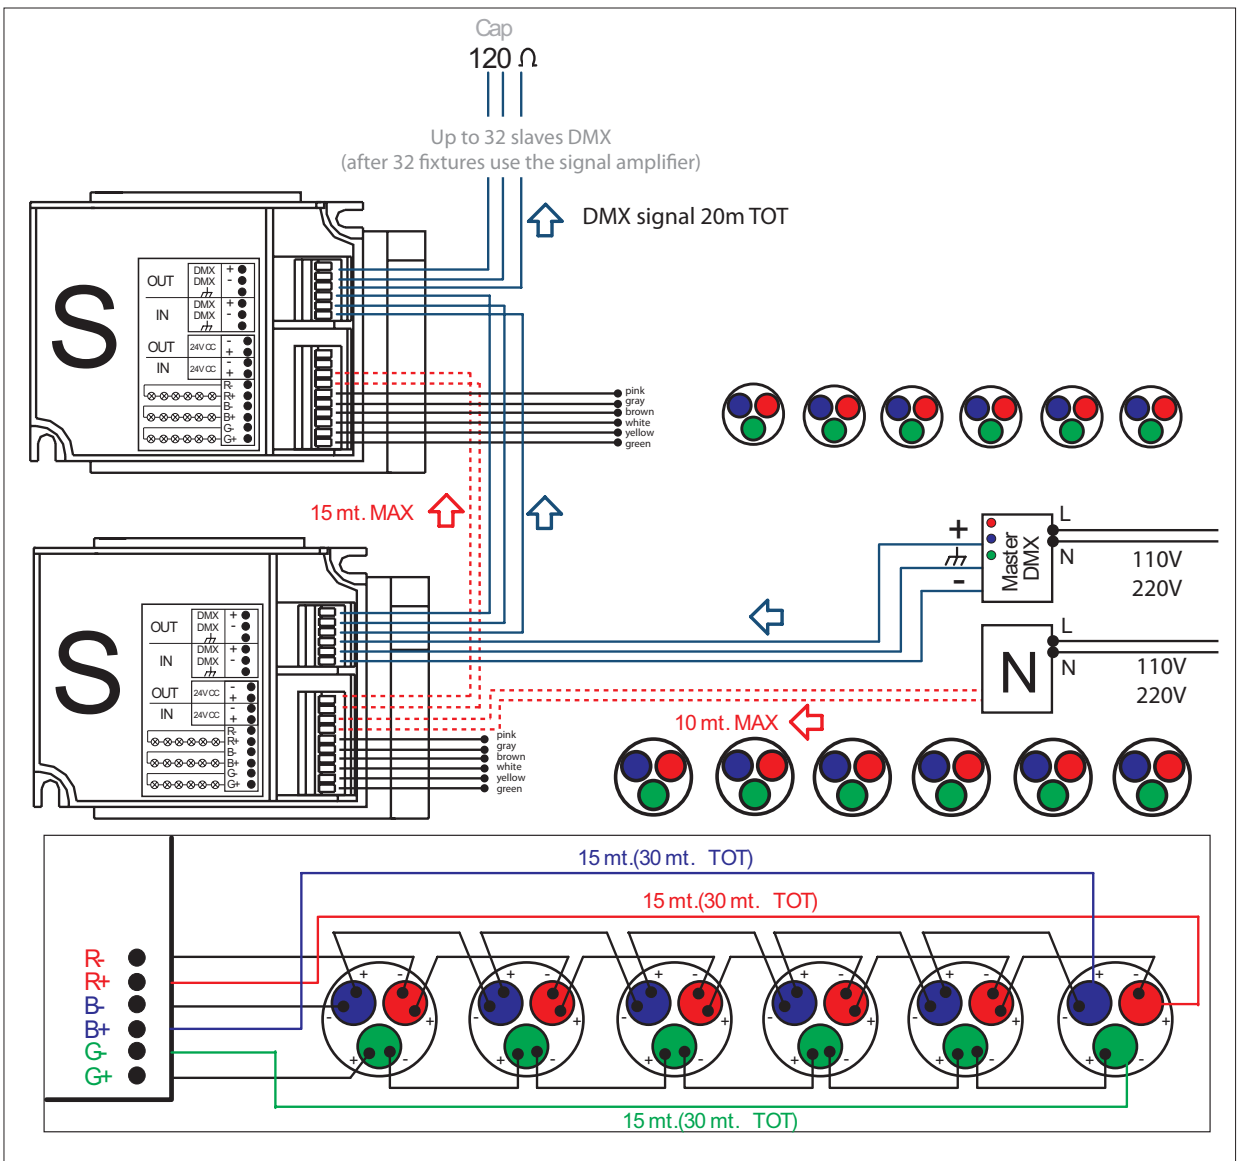

Master DMX
11761830
Master DMX (117x80x50mm)

Walk system LED

Lux 17RGB – 18RGB – 20RGB / MASTER DMX – SLAVE DMX

N	11760630 LED gear 60W 24V (185x45x40mm) up to 2 slaves DMX (up to 12 spots LED 3x 1W)		Spots 3x1W RGB
	11761830 Master DMX 512 (117x80x50mm)		Feeding
S	11762030 Slave DMX (120x72x35mm)		Feeding 24V
			DMX signal 200m TOT