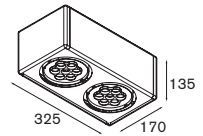

LED gear incl.

white struc	WARM WHITE	ICE WHITE
	11333209	11332909

eco 2.60 31m D+I ZW V A 960°C

Multami(e) 2x LED < 450lm GI14x high power LED incl.
adjustability v -30°/+30°

LED gear incl.

white struc	WARM WHITE	ICE WHITE
	11333309	11333009