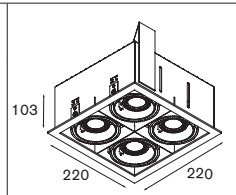

Mini-multiple

Mini-multiple 4SQx LED < 150lm

4x LED Gu10 incl.
adjustability v -35°/+35°

transfo/gear not required
aperture l 210 w 210 h 160

! 10400430 conbox
! 10420430 gypkit

	WARM WHITE
	MEDIUM
alu-black	11430305
complete alu	11430335
complete white struc	11430309

starring: Mini-multiple
architect: Antoine Pinto
project: Sofitel, Brussels (BE)