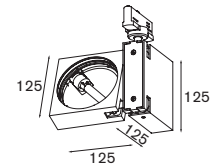

! always use with optional reflector

white struc	11145209
alu struc	11145219
black struc	11145232

Every square track 1x CDM-TC 35W

1x HIT-TC -CE G8.5 35W gear incl., electronic
adjustability h 360° v 360°