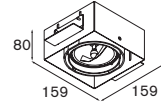

1x QR-LP 111 G53 max. 50W
adjustability v -50°/+50°

transfo not incl.
aperture l 160 w 160 h 110