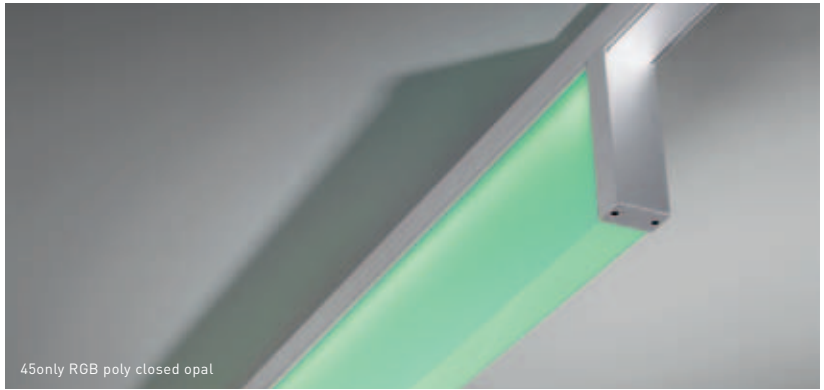

45only TL5 closed opal