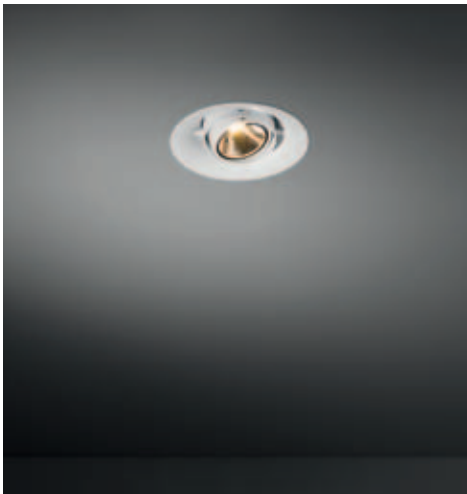

Mini Thub metal

Mini Thub metal concrete LED < 900lm RG*

1x high power LED incl. adjustability v -15°/+15°	LED gear incl. aperture ø 114 h 110		
! for mounting in concrete surface			
NOT DIMMABLE			
WARM WHITE		NEUTRAL WHITE	
MEDIUM	FLOOD	MEDIUM	FLOOD
11025909	11025709	11025309	11025509
1-10V			
WARM WHITE		NEUTRAL WHITE	
MEDIUM	FLOOD	MEDIUM	FLOOD
11025809	11025609	11025209	11025409
white struc