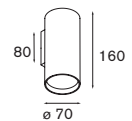

Nude LED < 350lm

1x LED E27 incl.

transfo/gear not required

WARM WHITE
MEDIUM

brushed alu 10911024

white struc 10911009

Nude ceiling 1x LED < 350lm

1x LED E27 incl.

transfo/gear not required

WARM WHITE
MEDIUM

brushed alu 10922024

white struc 10922009

Nude wall 1x LED < 350lm

1x LED E27 incl.

transfo/gear not required

WARM WHITE
MEDIUM

brushed alu 10922124

white struc 10922109