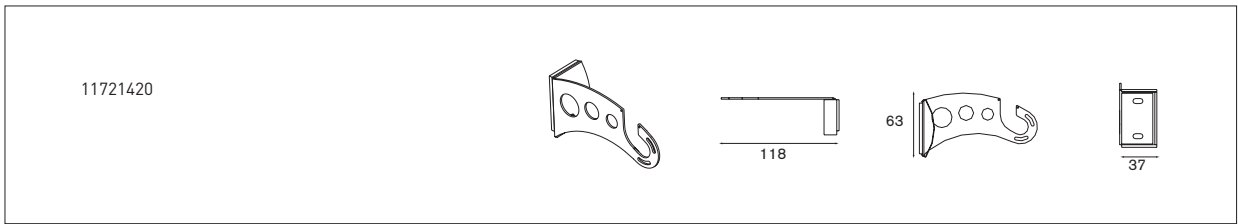

Velis

Velis suspension bracket

Velis ceiling bracket

Velis wall bracket

Lux 10 LED < 150lm GE

1x high power LED incl.

LED gear not incl.
aperture \varnothing 35 h 83! 11704030 conbox
! for LED gear see goodies