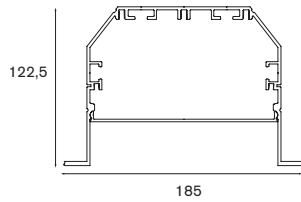

cross-section