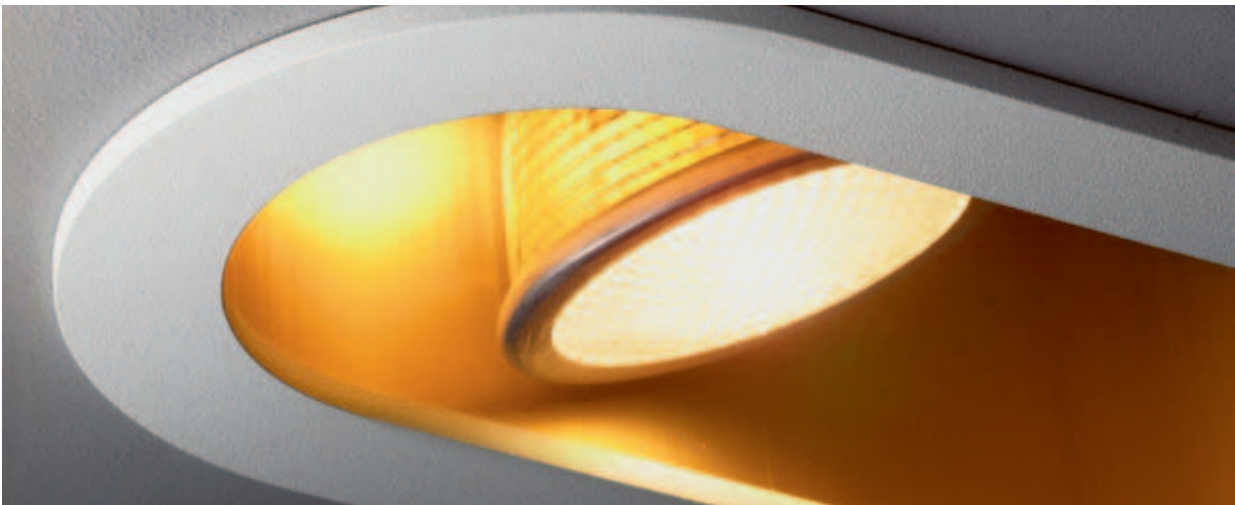

0.40 2.1m 230V 960°C

* These products are also available without gear. Check pricelist for references. Installation warranty is only applicable on the sold units gear included.

Duell

Duell recessed 1x ES50