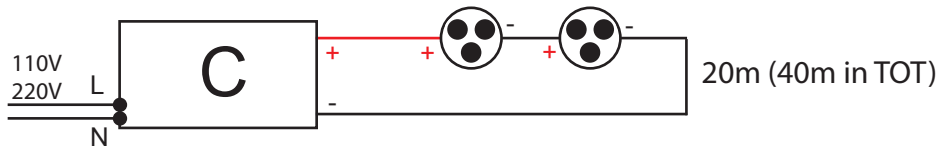

C

11760230
LED gear 10W 350mA (40x100x27mm)
up to 2 spots LED 3x 1W