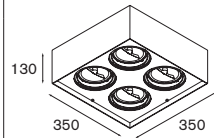

4x QR-LP 111 G53 max. 50W   transfo incl., electronic
adjustability gimble 45°