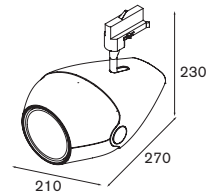

white struc | 11370309
black struc | 11370332