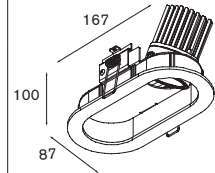

NOT DIMMABLE				1-10V			
	WARM WHITE		NEUTRAL WHITE		WARM WHITE		NEUTRAL WHITE	
	MEDIUM	FLOOD	MEDIUM	FLOOD	MEDIUM	FLOOD	MEDIUM	FLOOD
white struc (black interior)	11071429	11071629	11071829	11072029	11071329	11071529	11071729	11071929
white struc (champagne interior)	11071439	11071639	11071839	11072039	11071339	11071539	11071739	11071939
white struc (gold interior)	11071489	11071689	11071889	11072089	11071389	11071589	11071789	11071989

eco 0.60 2.1m 230V 960°C