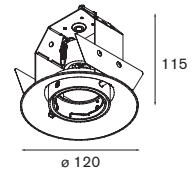

1x QPAR 16 Gu10 max. 50W
adjustability v -15°/+15°

transfo/gear not required
aperture ø 114 h 120