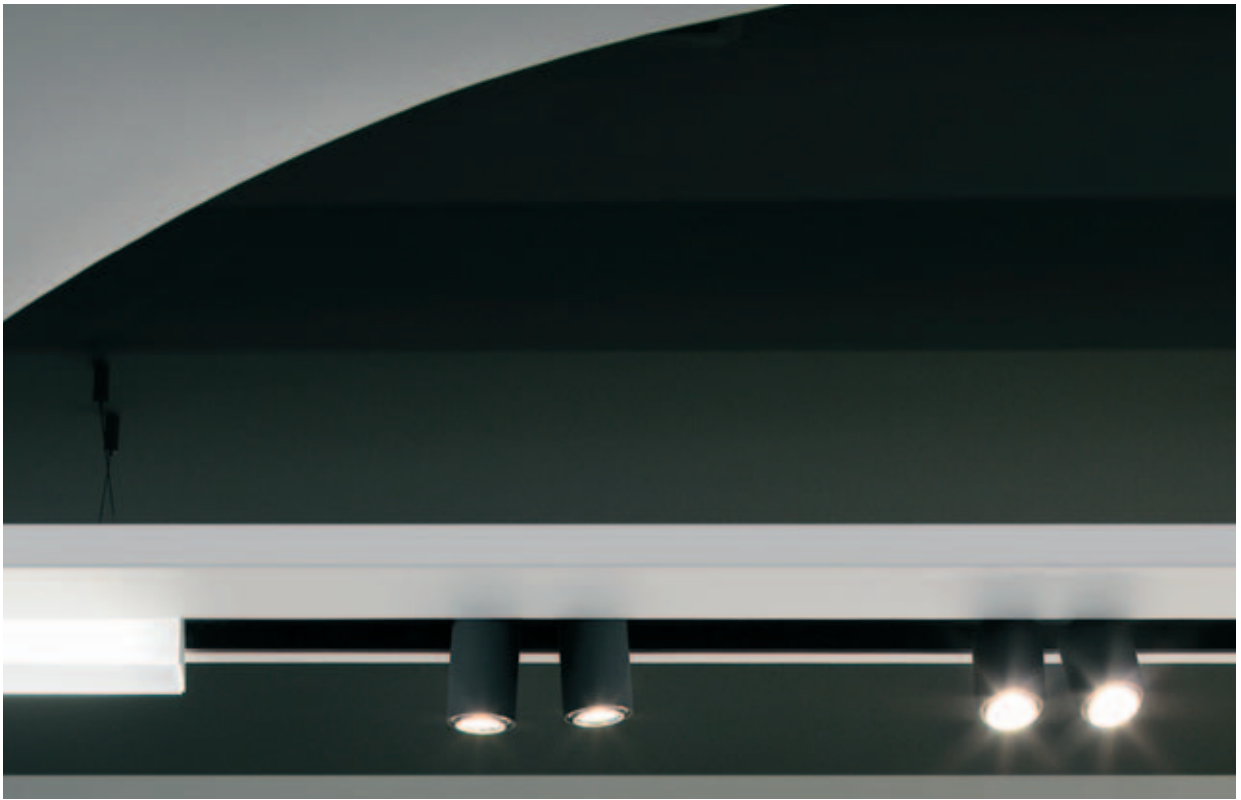

starring: MO6
project: Dean, Antwerpen

cross-section

mounting

surface mounted

suspended

starring: M06
project: Dean, Antwerpen

starring: MO6
design: Futurespace
project: Smith & Nephew, North Ryde, NSW (Australia)