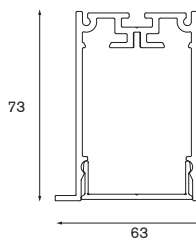

cross-section