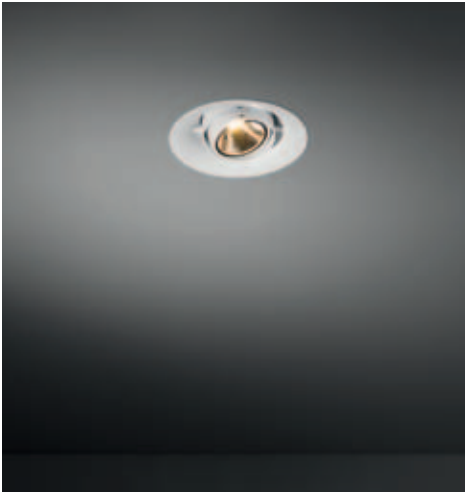

Mini Thub metal concrete LED < 900lm RG*

1x high power LED incl. adjustability v -15°/+15°   LED gear incl. aperture ø 114 h 110

! for mounting in concrete surface

white struc	NOT DIMMABLE				1-10V			
	WARM WHITE		NEUTRAL WHITE		WARM WHITE		NEUTRAL WHITE	
	MEDIUM	FLOOD	MEDIUM	FLOOD	MEDIUM	FLOOD	MEDIUM	FLOOD
	11025909	11025709	11025309	11025509	11025809	11025609	11025209	11025409

eco 0.30 230V F 960°C