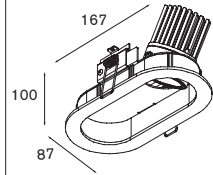

eco 0.57 230V F 960°C

Duell recessed 1x LED < 900lm RG*1x high power LED incl.
adjustability v 30°LED gear incl.
aperture 2x ø76 l 156 h 100

	NOT DIMMABLE				1-10V			
	WARM WHITE		NEUTRAL WHITE		WARM WHITE		NEUTRAL WHITE	
	MEDIUM	FLOOD	MEDIUM	FLOOD	MEDIUM	FLOOD	MEDIUM	FLOOD
white struc (black interior)	11071429	11071629	11071829	11072029	11071329	11071529	11071729	11071929
white struc (champagne interior)	11071439	11071639	11071839	11072039	11071339	11071539	11071739	11071939
white struc (gold interior)	11071489	11071689	11071889	11072089	11071389	11071589	11071789	11071989