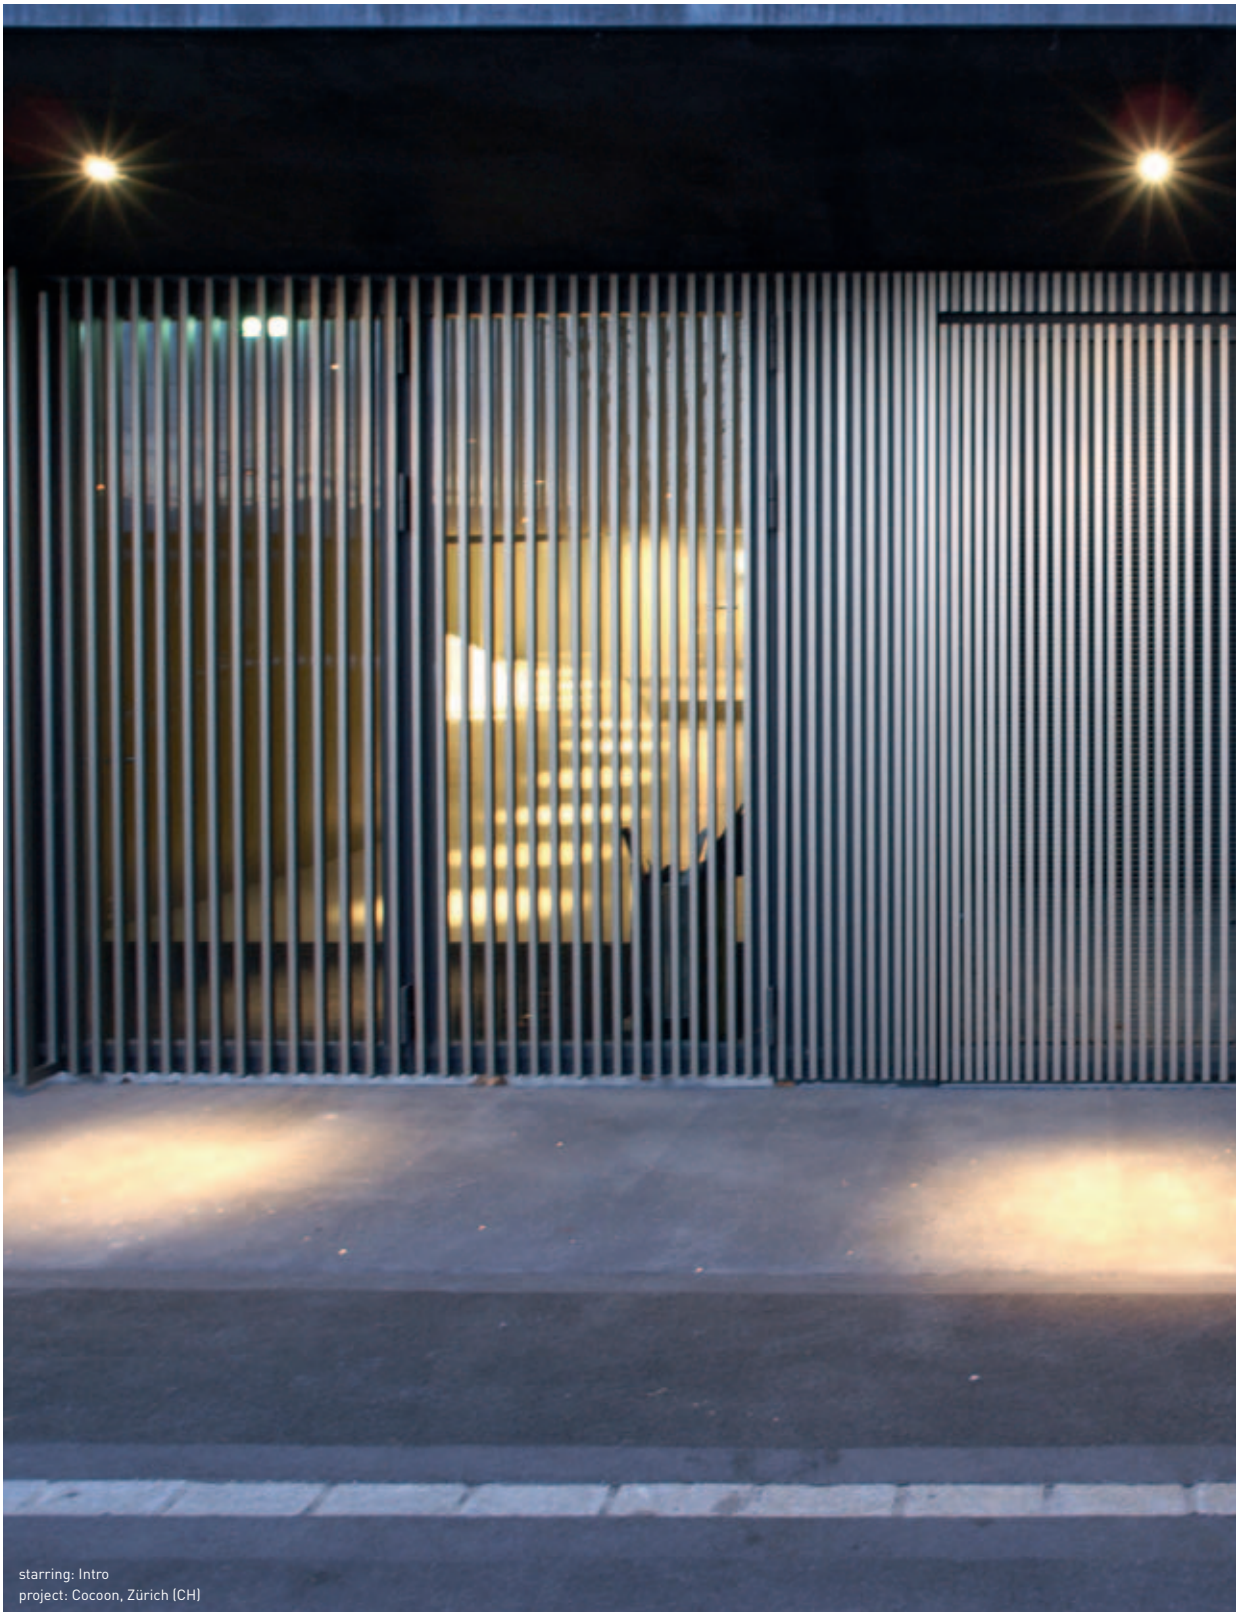

Intro

starring: Intro
project: Cocoon, Zürich [CH]