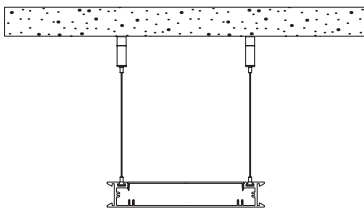

mounting

suspended