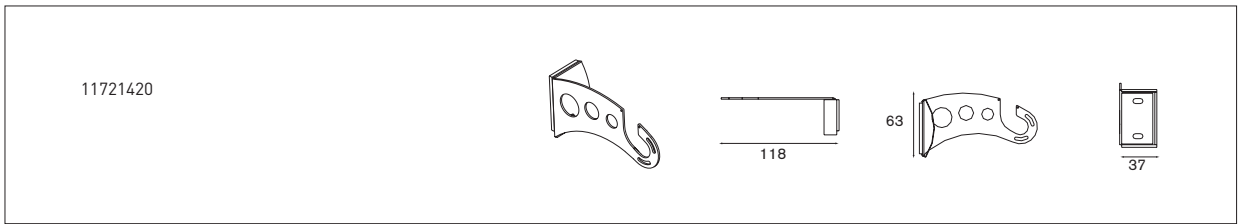

Velis

Velis suspension bracket

Velis ceiling bracket

Velis wall bracket

Square moon

Square moon HF 2x 18W

2x T26 G13 18W	gear incl., electronic	
opal	10633311	
blue	10633316	
red	10633313	
royal blue	10633317	
silver	10633305	
yellow	10633314	
		