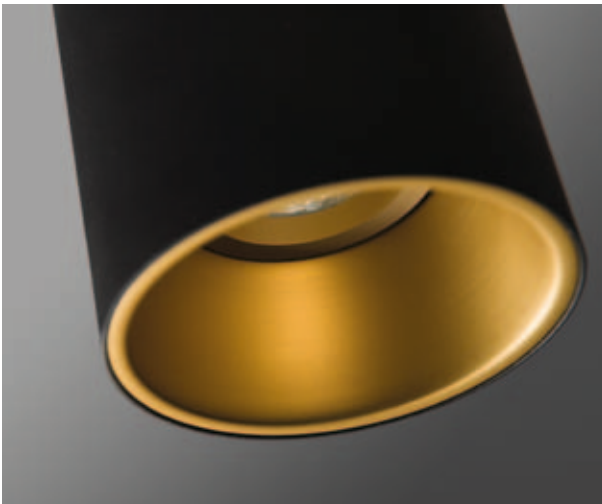

1x QR-CBC 51 Gu 5.3 50W

transfo not incl.
aperture ø 76 h 55

black struc (gold interior)	10883432
black struc (white struc interior)	10883437
white struc (black interior)	10883429
white struc (gold interior)	10883489
white struc (white struc interior)	10883409

0.36 230V 12V 960°C