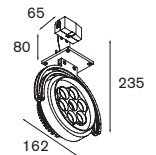

Giro 1x AR111 TEX

1x QR-LP 111 G53 max. 50W
adjustability gimble 45°

transfo not incl.
aperture ø 50 h 80

brushed alu | 10820124

Giro 2x AR111 TIN

2x QR-LP 111 G53 max. 50W
adjustability gimble 45°

transfo incl., electronic

brushed alu | 10820224

Giro for LED no gear

no lamp
adjustability gimble 45°

LED gear not incl.
aperture ø 50 h 80

! must be used with LED module

brushed alu | 10820424