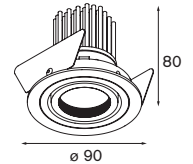

K -0 LED < 900lm RG*

1x high power LED incl.

LED gear incl.
aperture ø 70 h 90

! 10280102 BL cilinder optional

	NOT DIMMABLE				1-10V			
	WARM WHITE		NEUTRAL WHITE		WARM WHITE		NEUTRAL WHITE	
	MEDIUM	FLOOD	MEDIUM	FLOOD	MEDIUM	FLOOD	MEDIUM	FLOOD
alu	10272505	10272705	10272905	10273105	10272405	10272605	10272805	10273005
black	10272502	10272702	10272902	10273102	10272402	10272602	10272802	10273002
chrome	10272507	10272707	10272907	10273107	10272407	10272607	10272807	10273007
white struc	10272501	10272701	10272901	10273101	10272401	10272601	10272801	10273001

K -1 LED < 900lm RG*

1x high power LED incl.
adjustability h 35° v -15°/+15°

LED gear incl.
aperture ø 80 h 95

! 10280102 BL cilinder optional

	NOT DIMMABLE				1-10V			
	WARM WHITE		NEUTRAL WHITE		WARM WHITE		NEUTRAL WHITE	
	MEDIUM	FLOOD	MEDIUM	FLOOD	MEDIUM	FLOOD	MEDIUM	FLOOD
alu	10273305	10273505	10273705	10273905	10273205	10273405	10273605	10273805
black	10273302	10273502	10273702	10273902	10273202	10273402	10273602	10273802
chrome	10273307	10273507	10273707	10273907	10273207	10273407	10273607	10273807
white struc	10273301	10273501	10273701	10273901	10273201	10273401	10273601	10273801

Mini-multiple 1x LED < 900lm RG*

1x high power LED incl.
adjustability v -35°/+35°

LED gear incl.
aperture l 110 w 110 h 130

! 10400130 conbox
! 10420130 gypkit

	NOT DIMMABLE				1-10V			
	WARM WHITE		NEUTRAL WHITE		WARM WHITE		NEUTRAL WHITE	
	SPOT	FLOOD	SPOT	FLOOD	SPOT	FLOOD	SPOT	FLOOD
alu-black	11430505	11430705	11430905	11431105	11430405	11430605	11430805	11431005
complete alu	11430535	11430735	11430935	11431135	11430435	11430635	11430835	11431035
complete white struc	11430509	11430709	11430909	11431109	11430409	11430609	11430809	11431009