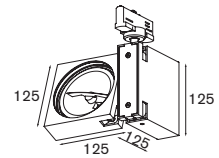

white struc	11145109
alu struc	11145119
black struc	11145132