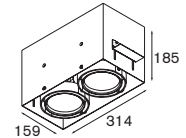

2x HIT-CE G12 max. 70W
adjustability v -25°/+25°

gear not incl.
aperture l 315 w 160 h 210