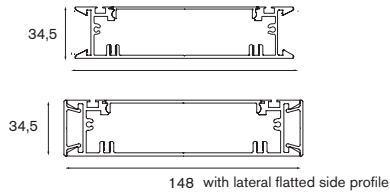

lampinfo	direction		
2x T16 G5	28/54W	54W	down

! incl. power feed kit 2m (transparent cable)

cross-section

small 2FLAT2C 2x MR16 k-1

mounting

suspended

surface (wall, with lateral wall support)

small 2FLAT2C modupoint EQ