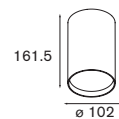

1x HIT-CE G12 70W

gear incl., electronic

	MEDIUM
white struc	10921209
brushed alu	10921224

1x QPAR 20 E27 max. 50W

transfo/gear not required

brushed alu	10920624
white struc	10920609

1x QPAR 30 E27 max. 75W

transfo/gear not required

brushed alu	10920924
white struc	10920909