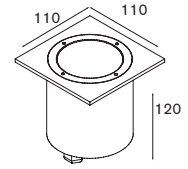

! 10800130 conbox

	WARM WHITE
	MEDIUM
alu	10791905

eco 0.83 230V 960°C IP67