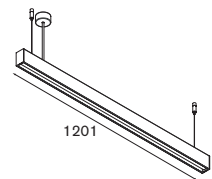

suspended TL5 SLS down (length 1201 mm)

	non-dim	1-10V	length*
black struc (gold int.)	93430028	96430028	1201
black struc (wh. str. int.)	93430026	96430026	1201
white struc (bl. str. int.)	93430027	96430027	1201
white struc (gold int.)	93430029	96430029	1201

! incl. power feed kit 2m (transparent cable)

lampinfo			direction
1x T16 SLS G5	54W	54W	down