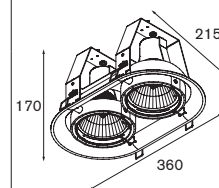

! 11029530 conbox
! 11029130 gypkit

white struc	SPOT	MEDIUM	FLOOD
	11022309	11022409	11022509