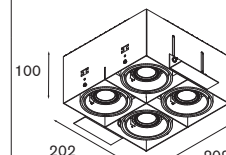

4x LED Gu10 incl.
adjustability v -35°/+35°

transfo/gear not required
aperture l 203 w 203 h 130