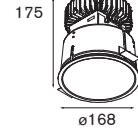

Lotis LED 1100lm incl. active cooling RGB/Tunable White RG

1x high power LED incl.

LED gear incl.
aperture $\varnothing$ 160 h 180

! 11690009 'To be touched' tunable white DMX control system
! 11690109 'To be touched' RGB DMX control system
! 11690200 'To be touched' power supply

	DALI color/DMX	
	RGB	TUNABLE WHITE
white struc	11456109	11456009

Cake LED 1100lm incl. active cooling RGB/Tunable White RG

1x high power LED incl.

LED gear incl.
aperture $\varnothing$ 160 h 180

11690009 'To be touched' tunable white DMX control system
11690109 'To be touched' RGB DMX control system
11690200 'To be touched' power supply
! can be used without diffuser

	DALI color/DMX	
	RGB	TUNABLE WHITE
white struc	11123809	11123709