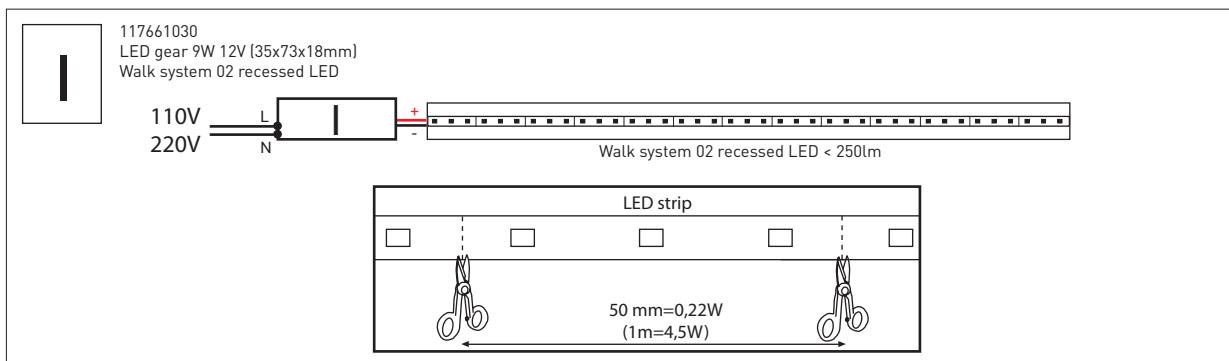

Walk system LED