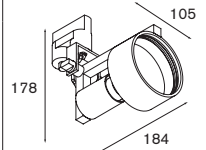

1x QPAR 30 E27 max. 75W
adjustability h 359° v 135°

transfo/gear not required