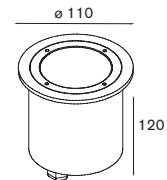

! 10800330 conbox

	WARM WHITE
	MEDIUM
alu	10791805

eco 0.83 230V 960°C IP67