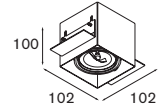

1x QR-LP 70 Ba15d max. 50W
adjustability v -35°/+35°

transfo not incl.
aperture l 103 w 103 h 130