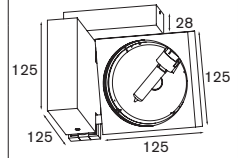

Every square

design by blieske & dinnebieer

Every square foot 1x CDM-TC 70W

1x HIT-TC -CE G8.5 70W gear incl., electronic
adjustability h 360° v 360°

! always use with optional reflector

white struc	11140709
alu struc	11140719
black struc	11140732