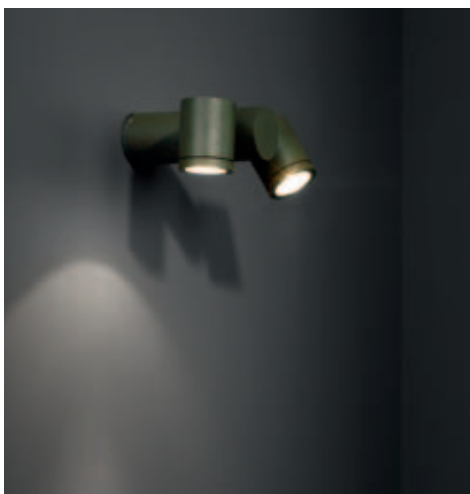

Vector

Vector TI 2x MR16