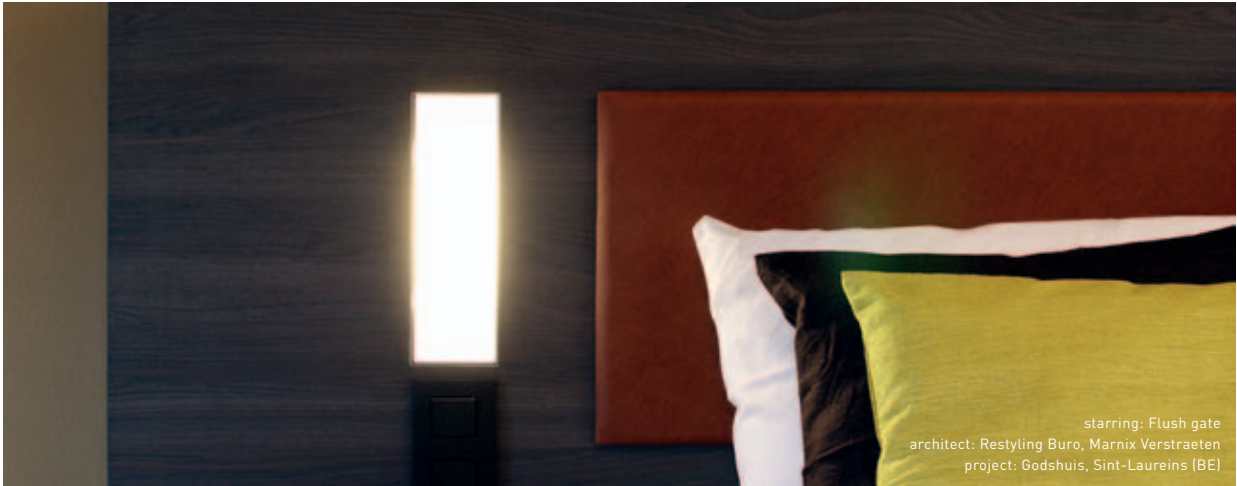

Flush gate

Flush gate 2x 55W

2x TC-L 2G11 55W		gear incl., electronic aperture l 613 w 173 h 150			
! 10890830 conbox					
	NOT DIMMABLE	1-10V	DALI	PUSHDIM	
opal	10890401	10895401	10896401	10897401	
					960°C

Flush gate accessories

conbox	ref.	A	B	C	D
Flush gate 1x 18W	10890530	120	362	150	280
Flush gate 2x 18W	10890630	200	362	150	280
Flush gate 2x 36W	10890730	200	562	150	280
Flush gate 2x 55W	10890830	200	662	150	280