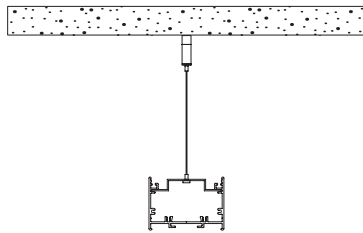

mounting

suspended

starring: Traffic
interior design: Remiks, Belgrade
project: Telenor flagship store, Belgrade, Serbia

white hinge buttons on picture RAL-coloured

starring: Traffic
architect: Co van der Horst
project: Co van der Horst, Amstelveen (NL)