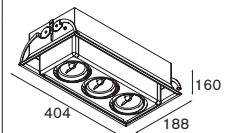

3x QR-LP 70 Ba15d max. 50W
adjustability v -15°/+15°

transfo not incl.
aperture l 394 w 178 h 115