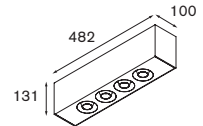

4x QPAR 16 Gu10 max. 50W transfo/gear not required
adjustability h 359° v -25°/+25°