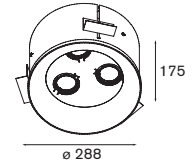

Cake 3x MR16

3x QR-CBC 51
Gu 5.3 max.50W

transfo not incl.
aperture ø 289 h 205

white struc | 11120209

Cake 3x HIPAR C16

3x HIPAR-C 16 Gx10 35W

gear not incl.
aperture ø 289 h 205

white struc | 11120309

Cake with flange 3x MR16

3x QR-CBC 51 Gu 5.3 50W

transfo not incl.
aperture ø 289 h 205

white struc | 11120509