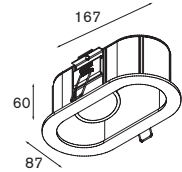

eco 0.60 2.1m 230V 960°C

Duell recessed 1x MR16

1x QR-CBC 51 Gu 5.3 max. 50W adjustability v 45°

transfo not incl. aperture 2x ø76 l 156 h 118

white struc (black interior)	11070429
white struc (champagne interior)	11070439
white struc (gold interior)	11070489