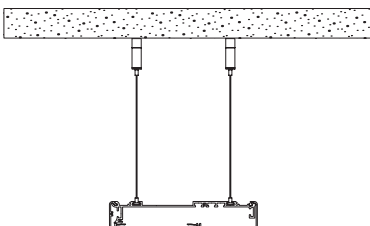

mounting

surface mounted

suspended