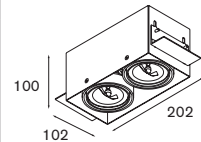

2x QR-LP 70 Ba15d max. 50W
adjustability v -35°/+35°

transfo not incl.
aperture l 203 w 103 h 130