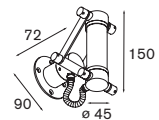

Lab 2

1x QT-ax 12 Gy6.35 max. 50W   transfo not incl.

inox 316L | 10680220

Lab TI

1x QT-ax 12 Gy6.35 max. 50W   transfo incl., electronic
adjustability v -30°/+30°

inox 316L | 10680320