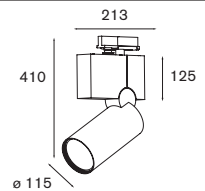

Y'on track AR111 75W

1x QR-LP 111 G53 max. 75W transfo incl., electronic
adjustability h 360° v 90°

white struc	11250209
alu struc	11250219
black struc	11250232

Y'on track MR16 50W

1x QR-C 51 Gu 5.3 max. 50W transfo incl., electronic
adjustability h 360° v 90°

white struc	11250109
alu struc	11250119
black struc	11250132

Y'on track CDM-T 70W

1x HIT-CE G12 70W gear incl., electronic
adjustability h 360° v 90°

! always use with optional reflector

white struc	11250309
alu struc	11250319
black struc	11250332