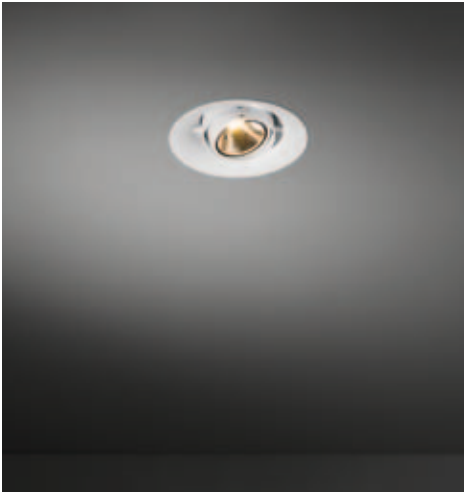

Mini Thub metal LED < 900lm RG*

1x high power LED incl. adjustability v -15°/+15°	LED gear incl. aperture ø 114 h 110	
<table border="1"> <thead> <tr> <th rowspan="3">white struc</th> <th colspan="4">NOT DIMMABLE</th> <th colspan="4">1-10V</th> </tr> <tr> <th colspan="2">WARM WHITE</th> <th colspan="2">NEUTRAL WHITE</th> <th colspan="2">WARM WHITE</th> <th colspan="2">NEUTRAL WHITE</th> </tr> <tr> <th>MEDIUM</th> <th>FLOOD</th> <th>MEDIUM</th> <th>FLOOD</th> <th>MEDIUM</th> <th>FLOOD</th> <th>MEDIUM</th> <th>FLOOD</th> </tr> </thead> <tbody> <tr> <td></td> <td>11024109</td> <td>11024309</td> <td>11024509</td> <td>11024709</td> <td>11024009</td> <td>11024209</td> <td>11024409</td> <td>11024609</td> </tr> </tbody> </table>