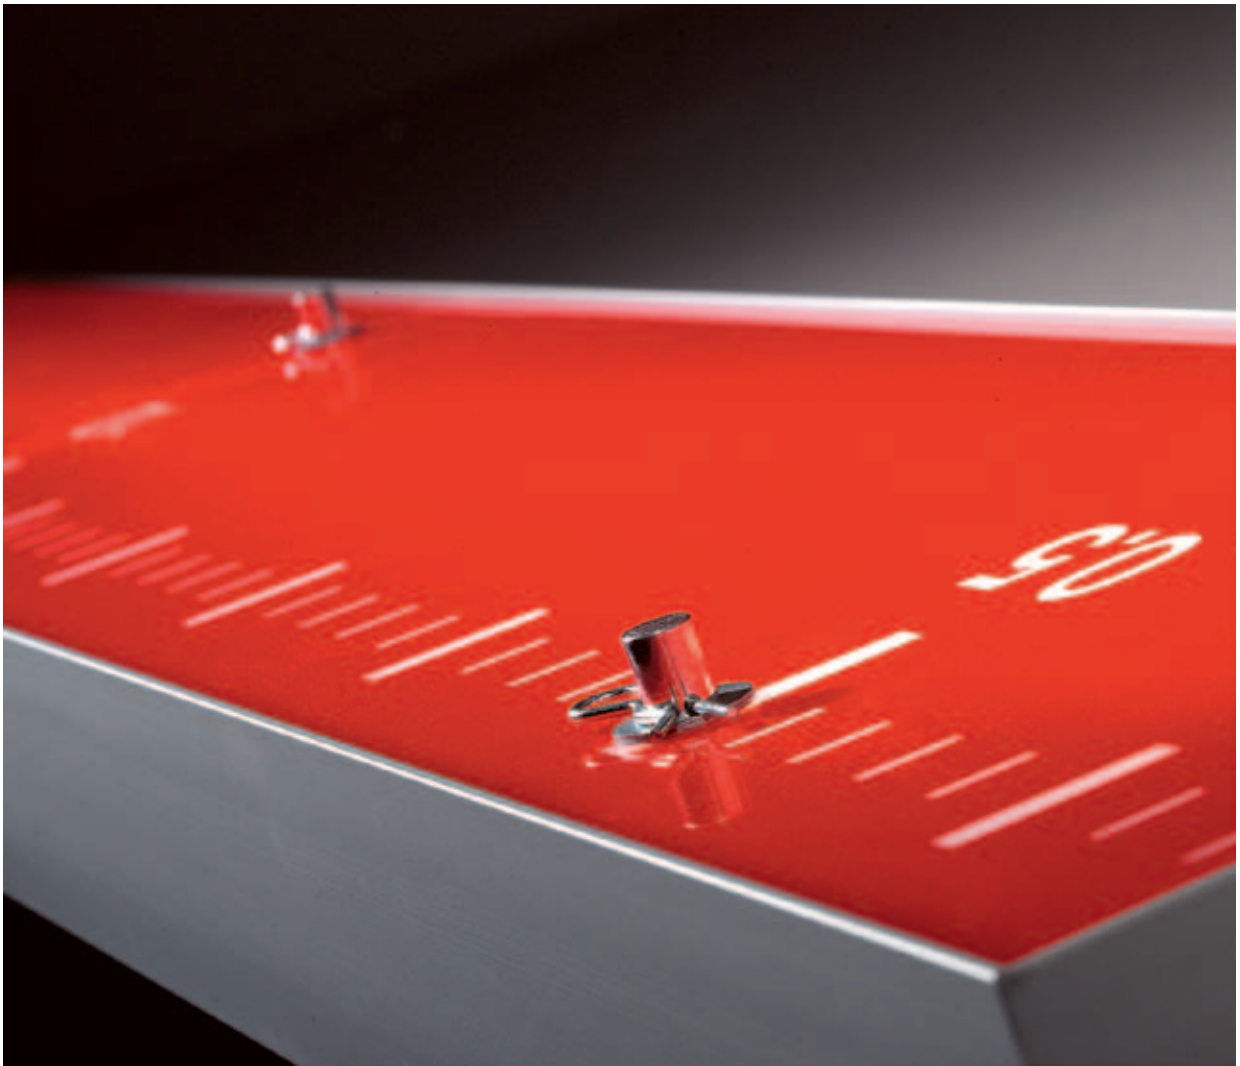

alu | 10632200

Square moon mirror big no lighting

no lamp

! no possibility to include lighting

alu | 10632100

1.8 moon

1.8 moon

1x T26 G13 70W		gear incl., electronic	
! metric ruler always on polycarbonate ! lamp included			
opal	10631211		
red	10631213		