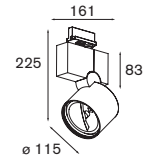

Y'on track AR111 75W

1x QR-LP 111 G53 max. 75W transfo incl., electronic
adjustability h 360° v 90°

white struc	11250209
alu struc	11250219
black struc	11250232

Y'on track MR16 50W

1x QR-C 51 Gu 5.3 max. 50W transfo incl., electronic
adjustability h 360° v 90°

white struc	11250109
alu struc	11250119
black struc	11250132

Y'on track CDM-T 70W

1x HIT-CE G12 70W gear incl., electronic
adjustability h 360° v 90°

! always use with optional reflector

white struc	11250309
alu struc	11250319
black struc	11250332