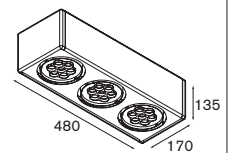

white struc	WARM WHITE	ICE WHITE
	11333409	11333109

eco 6.30 31m D+I ZW V A 960°C