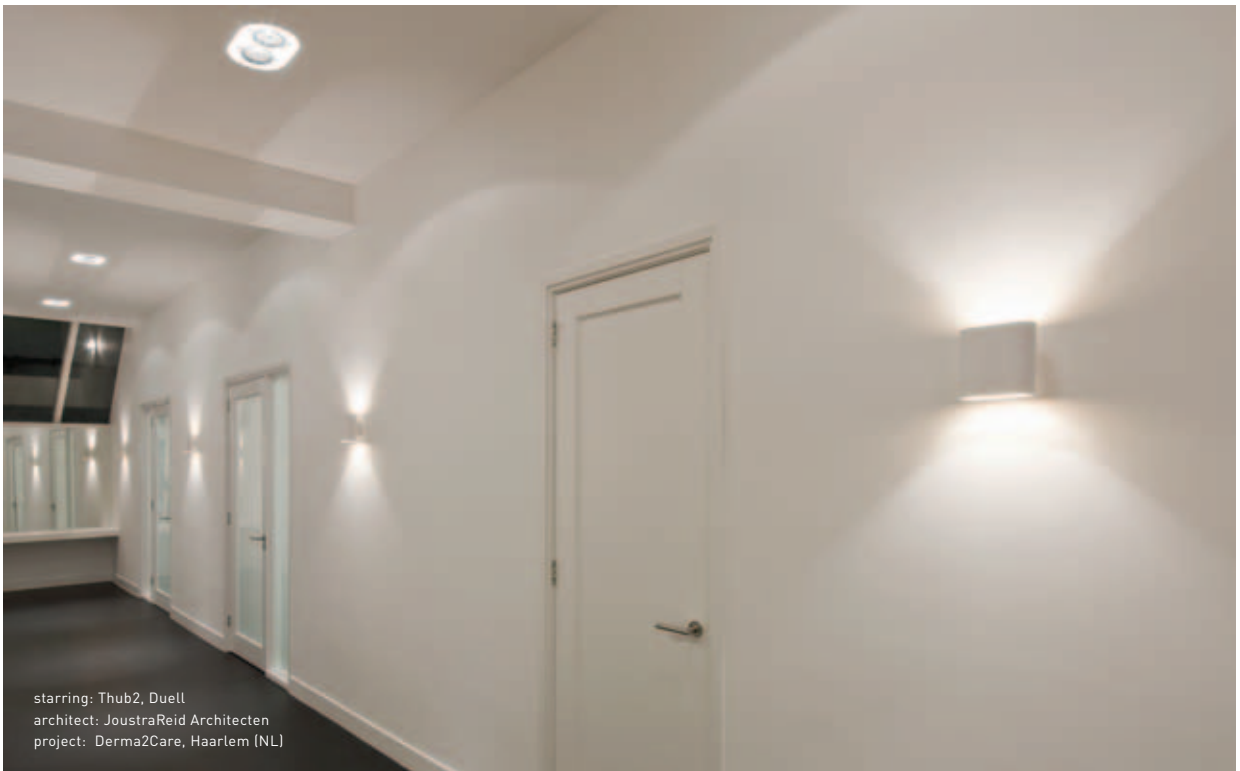

starring: Thub2, Duell
architect: JoustraReid Architecten
project: Derma2Care, Haarlem (NL)