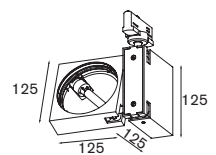

! always use with optional reflector

white struc	11140409
alu struc	11140419
black struc	11140432

Every square track 1x CDM-TC 70W

1x HIT-TC -CE G8.5 70W gear incl., electronic
adjustability h 360° v 360°