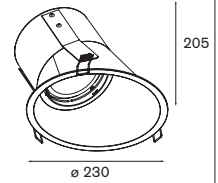

gear not incl.
aperture \varnothing 76 h 115

! lamp inclined at 28° from vertical axis

black	10882602
white struc	10882609
alu	10882605

Asy Lotis AR111

1x QR-LP 111 G53 50W transfo not incl.
adjustability h -12.5°/+12.5° aperture ø 210 h 210