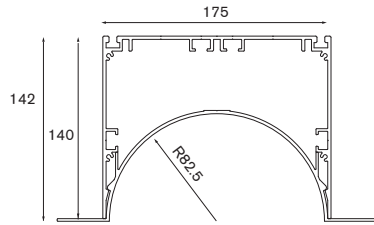

cross-section