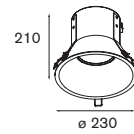

Lotis

Lotis AR111

1x QR-LP 111 G53 max. 50W
adjustability h -12.5°/+12.5°

transfo not incl.
aperture ø 210 h 220

! compatible with LED module < 450lm - see p. 339

black	10880202
alu	10880205
white struc	10880209

Lotis low CDM-TC

1x HIT-TC -CE G8.5 35-70W
adjustability v -15°/+15°

gear not incl.
aperture ø 210 h 220

! always use with optional reflector

black	10881802
alu	10881805
white struc	10881809

Lotis 2x 26/32W

2x TC-TEL Gx24q-3 26/32W

gear incl., electronic
aperture ø 280 h 235

black	10881602
alu	10881605
white struc	10881609