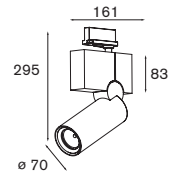

Y'on track AR111 75W

1x QR-LP 111 G53 max. 75W transfo incl., electronic
adjustability h 360° v 90°

white struc	11250209
alu struc	11250219
black struc	11250232

Y'on track MR16 50W

1x QR-C 51 Gu 5.3 max. 50W transfo incl., electronic
adjustability h 360° v 90°

white struc	11250109
alu struc	11250119
black struc	11250132

Y'on track CDM-T 70W

1x HIT-CE G12 70W gear incl., electronic
adjustability h 360° v 90°

! always use with optional reflector

white struc	11250309
alu struc	11250319
black struc	11250332