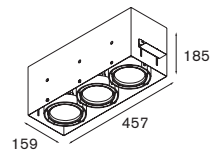

3x HIT-CE G12 max. 70W
adjustability v -25°/+25°

gear not incl.
aperture l 458 w 160 h 210