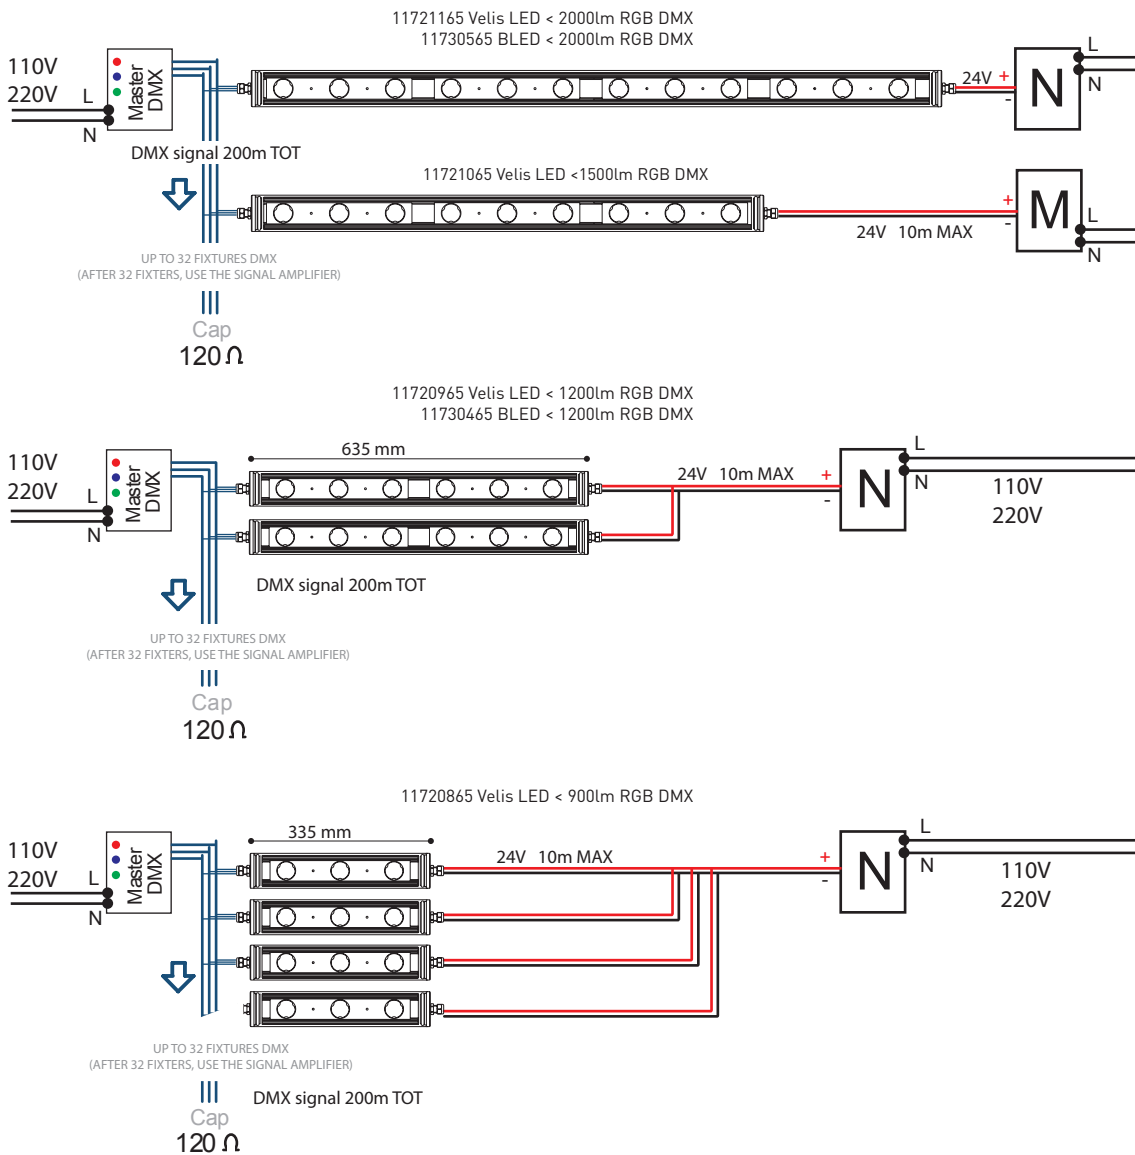

Velis RGB DMX / Bled RGB DMX

M 11760530
LED gear 40W 24V (122x65x42mm)
up to 1 Velis / Bled RGB DMX 27 LED

N 11760630
LED gear 60W 24V (156x80x48mm)
up to 1 Velis / Bled RGB DMX 36 LED (slave DMX included)

Master DMX
11761830
Master DMX (117x80x50mm)