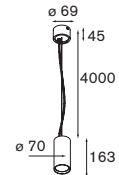

1x LED E27 incl.

transfo/gear not required