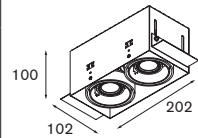

2x LED Gu10 incl.
adjustability v -35°/+35°

transfo/gear not required
aperture l 203 w 103 h 130