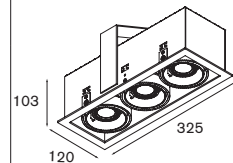

! 10400330 conbox
! 10420330 gypkit

	WARM WHITE
	MEDIUM
alu-black	11430205
complete alu	11430235
complete white struc	11430209