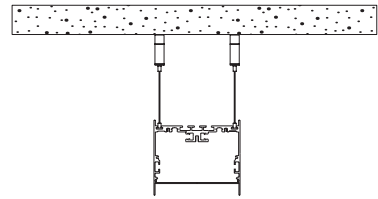

cross-section

mounting

surface

cut-out size for all SL149 profiles:
ceiling width - 153-155 mm
internal width - 238 mm
height - 125 mm