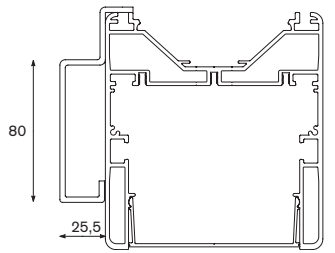

cross-section