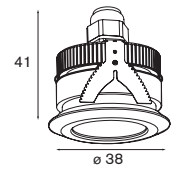

Lux 01 LED < 150lm GE

1x high power LED incl.

LED gear not incl.
aperture ø 35 h 71

! for LED gear see goodies

WARM WHITE
SUPER WIDE FLOOD

polycarbonate | 11700011

Lux 02 LED < 150lm GE

1x high power LED incl.

LED gear not incl.
aperture ø 35 h 71

! for LED gear see goodies

WARM WHITE
WIDE FLOOD

polycarbonate | 11700111

Lux 03 LED < 150lm GE

1x LED incl.

LED gear not incl.
aperture ø 35 h 80

! for LED gear see goodies

WARM WHITE
SUPER SPOT MEDIUM

polycarbonate | 11700311

WARM WHITE

MEDIUM

11700211