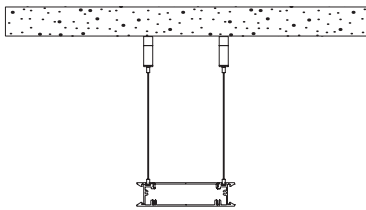

lampinfo	direction		
2x T16 G5	28/54W	54W	down

! incl. power feed kit 2m (transparent cable)

cross-section

small 2FLAT2C 2x MR16 k-1

mounting

suspended

surface (wall, with lateral wall support)

small 2FLAT2C modupoint EQ