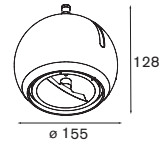

Bolster

Bolster AR111 jack

1x QR-LP 111 G53 max. 50W   transfo not incl.
adjustability h 360° v 90°

! Modupoint not included

chrome	11050107
white struc	11050109
black struc	11050132

0.45i ⚡ ⚠ ⚡ ⚡ ⚡ 960°C

starring: Modupoint EQII, Bolster jack
architect: Pieter Vandendriessche
project: De Normandie, Koksijde (BE)