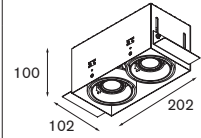

2x LED Gu10 incl.
adjustability v -35°/+35°

transfo/gear not required
aperture l 203 w 103 h 130