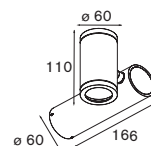

Vector

Vector TI 2x MR16

2x QR-C 51 Gx5.3 max. 35W   transfo incl., electronic
adjustability v 359°

alu struc	10700519
desert	10700533
khaki	10700522

960°C IP 55

Vector up/down 2x LED <250lm GI

2x LED Gx5.3 incl.
adjustability v 359°

LED gear incl.

	WARM WHITE
	MEDIUM
alu struc	10701819
desert	10701833
khaki	10701822

960°C IP 55