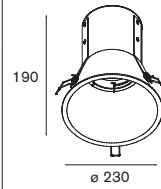

Lotis

Lotis AR111

1x QR-LP 111 G53 max. 50W
adjustability h -12.5°/+12.5°

transfo not incl.
aperture ø 210 h 220

! compatible with LED module < 450lm - see p. 339

black	10880202
alu	10880205
white struc	10880209

Lotis low CDM-TC

1x HIT-TC -CE G8.5 35-70W
adjustability v -15°/+15°

gear not incl.
aperture ø 210 h 220

! always use with optional reflector

black	10881802
alu	10881805
white struc	10881809

Lotis 2x 26/32W

2x TC-TEL Gx24q-3 26/32W

gear incl., electronic
aperture ø 280 h 235

black	10881602
alu	10881605
white struc	10881609