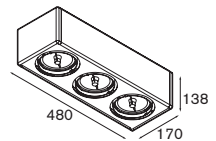

Multami(e)

Multami(e) 1x AR111 TI

1x QR-LP 111 G53 max. 50W gear incl., electronic
adjustability v -30°/+30°

white struc | 11332309

Multami(e) 2x AR111 TI

2x QR-LP 111 G53 max. 50W gear incl., electronic
adjustability v -30°/+30°

white struc | 11332409

Multami(e) 3x AR111 TI

3x QR-LP 111 G53 max. 50W gear incl., electronic
adjustability v -30°/+30°

white struc | 11332509