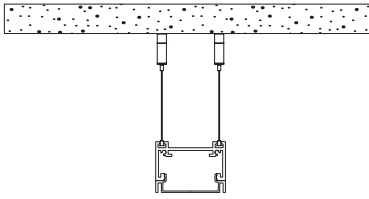

mounting

suspended