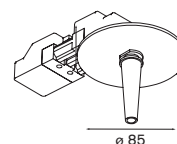

11340609 white struc

! aperture \varnothing 70

Izar Electrical connection

11340738 white

! rotatable up to 60°
! bendable up to 90°
! twistable up to 30°

Izar Suspension set

11340409 white struc

! contains 3 cables & white cones