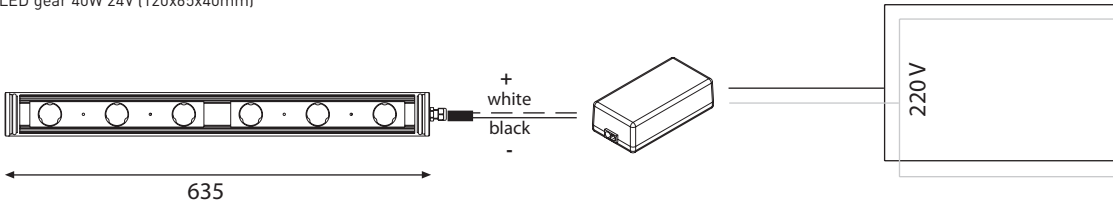

11760530
LED gear 40W 24V (120x65x40mm)