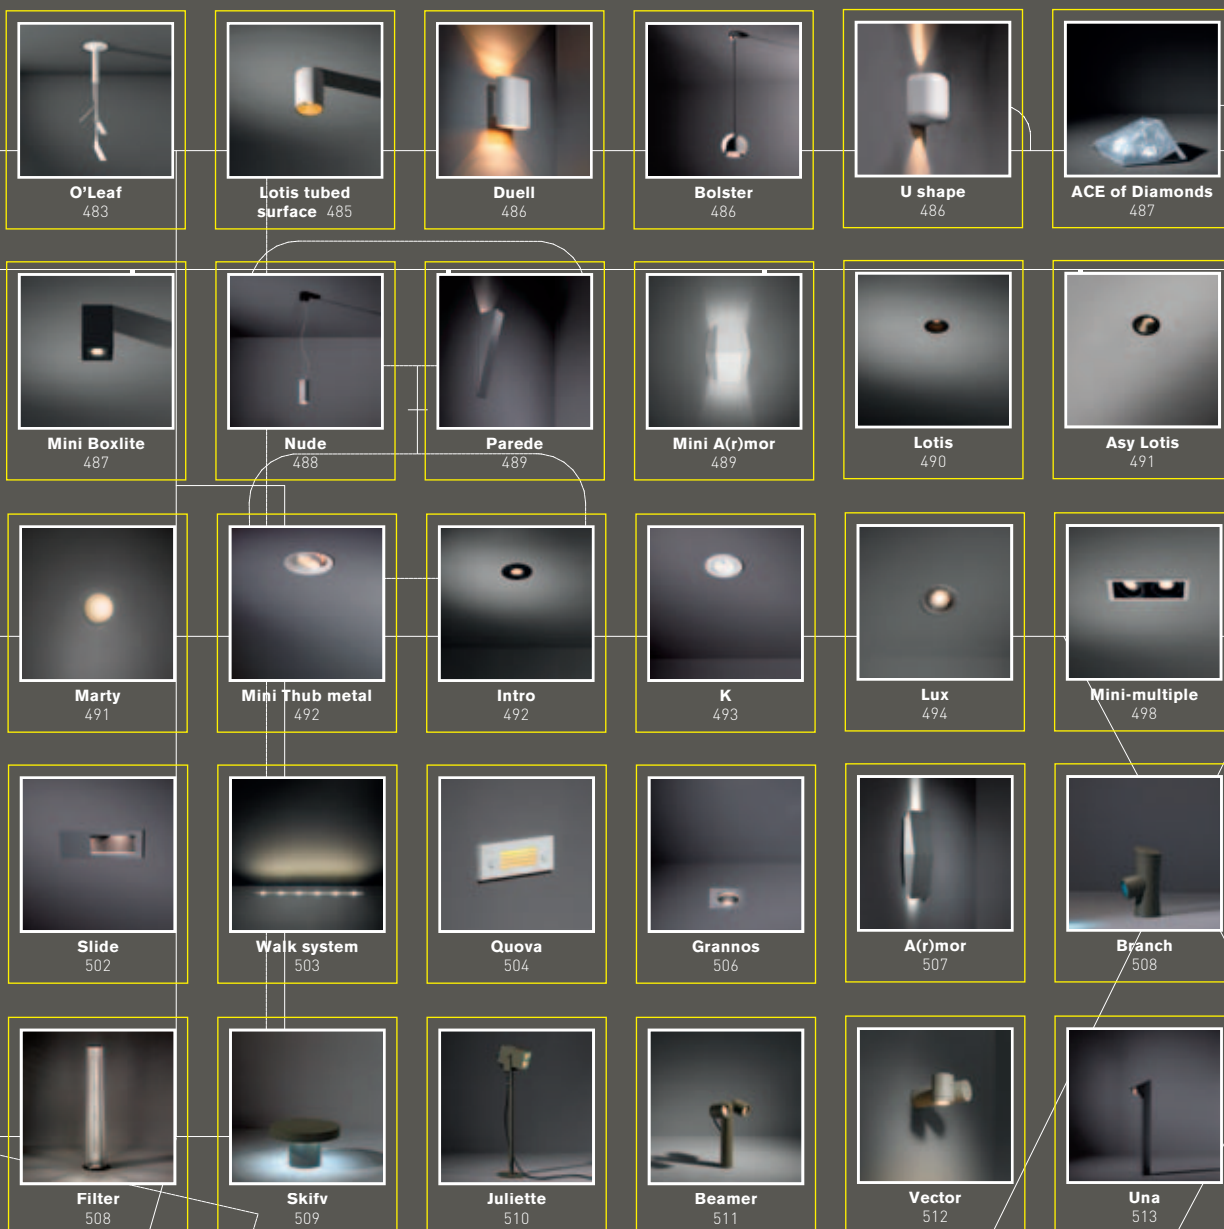

LED compartment: ORIENTATION

As the name suggests. This LED engine generates sufficient light for guidance in specific spaces, such as stairway, hallway, pathway or decorative lighting. The client will experience a very soft lighting.