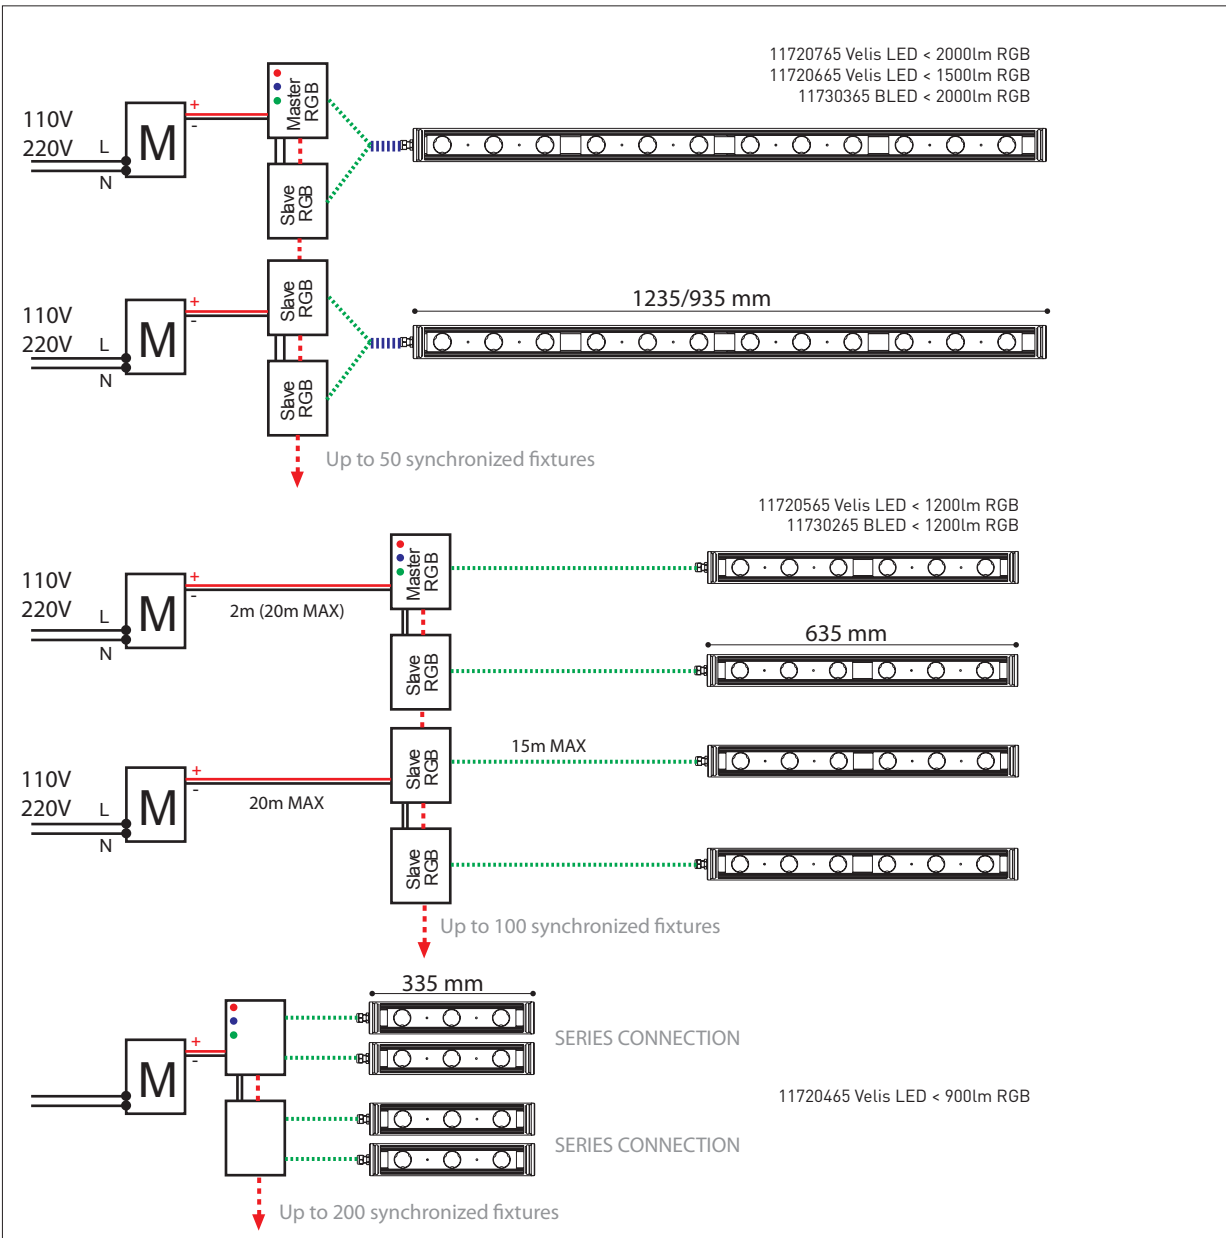

Velis RGB / Bled RGB

M	11760530 LED gear 40W 24V (122x65x42mm) up to 1 Velis / Bled RGB 36 LED	
• • • Master RGB	11761630 / 11761730 Master RGB / Master RGB with sensor (103x67x30mm) max. load 99 slaves up to 6 spots LED 3x 1W	Feeding RGB signal 200m TOT Cable 12 Wires Cable 6 W
Slave RGB	11761930 Slave RGB (103x67x30mm) up to 6 spots LED 3x 1W