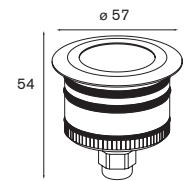

! 11704130 conbox
! for LED gear and control system see goodies

	RGB [DMX]	
	SUPER SPOT	MEDIUM
Brass sanded chrome ⁽¹⁾	11702303	11702103
TF ⁽²⁾	11703043	11702843