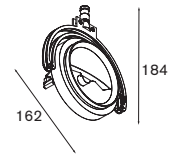

Giro 1x AR111 jack

1x QR-LP 111 G53 max. 50W transfo not incl.
adjustability h 360° v -90°/+90°

! Modupoint not included

brushed alu | 10820324

Drum II

1x QR-LP 111 G53 max. 50W transfo not incl.
adjustability h 360° v -90°/+90°

! for use with stick
! Modupoint not included

white struc | 10070201

black | 10070202

alu | 10070205