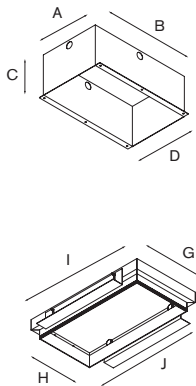

Multiple trimless accessories