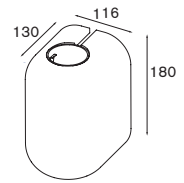

U shape

U shape wall 2x MR16

2x QR-CBC 51 Gx5.3 max. 50W transfo incl., electronic

white struc 11280109

black struc 11280132

U shape wall 2x LED < 350lm Gl

2x high power LED incl.

LED gear incl.

white struc

ICE WHITE

11280609

WARM WHITE

11280209

black struc

11280632

11280232

U shape 2x MR16

2x QR-CBC 51 Gx5.3 max. 50W transfo incl., electronic
adjustability v 45°

white struc 11280509

black struc 11280532