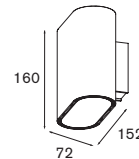

WARM WHITE	ICE WHITE
black struc (gold interior)	11071132	11071232
matt chrome (black interior)	11071104	11071204
white struc (champagne interior)	11071109	11071209