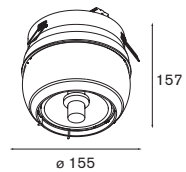

Bolster AR111 recessed

1x QR-LP 111 G53 max. 50W
adjustability h 359° v 90°

transfo not incl.
aperture ø 152 h 95

! compatible with LED module < 450lm - see p. 339

chrome	11050407
white struc	11050409
black struc	11050432

Bolster CDMR 111 recessed

1x HIPAR 111 Gx8.5 35-70W
adjustability h 359° v 90°

gear not incl.
aperture ø 152 h 95

chrome	11050507
white struc	11050509
black struc	11050532

Bolster ES50 - ES63 recessed

1x QPAR 16-20 Gu10 50-75W
adjustability h 359° v 90°

transfo/gear not required
aperture ø 152 h 95

chrome	11051707
white struc	11051709
black struc	11051732