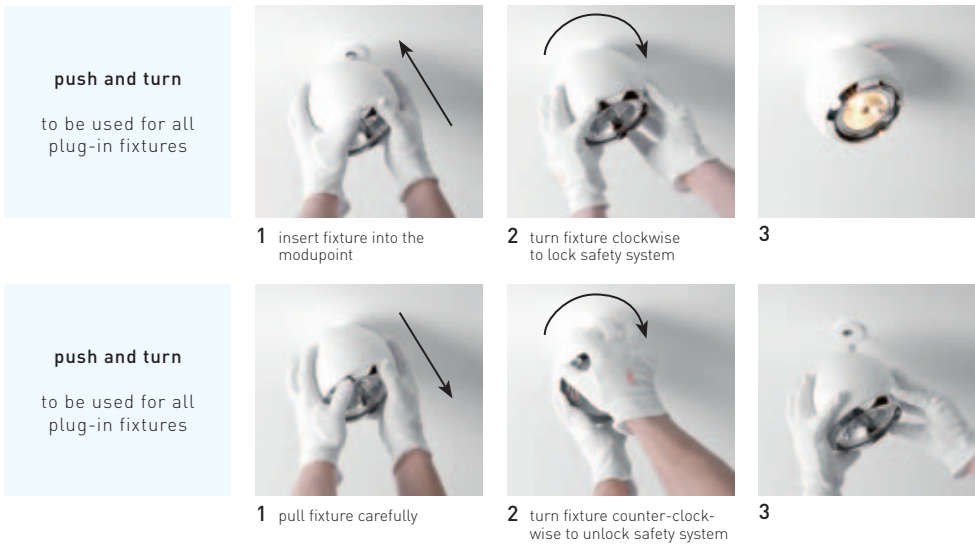

Lock safety system