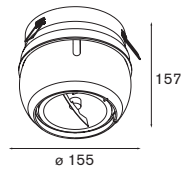

Bolster AR111 recessed

1x QR-LP 111 G53 max. 50W
adjustability h 359° v 90°

transfo not incl.
aperture ø 152 h 95

! compatible with LED module < 450lm - see p. 339

chrome	11050407
white struc	11050409
black struc	11050432

Bolster CDMR 111 recessed

1x HIPAR 111 Gx8.5 35-70W
adjustability h 359° v 90°

gear not incl.
aperture ø 152 h 95

chrome	11050507
white struc	11050509
black struc	11050532

Bolster ES50 - ES63 recessed

1x QPAR 16-20 Gu10 50-75W
adjustability h 359° v 90°

transfo/gear not required
aperture ø 152 h 95

chrome	11051707
white struc	11051709
black struc	11051732