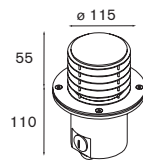

Argus

Argus exterior

1x QR-CBC 51 Gx5.3 max.
20W

transfo not incl.
aperture $\varnothing$ 80 h 110

! louvre included

alu | 10750119

960°C IP65

starring: Fred
project: private residence, Oostduinkerke [BE]