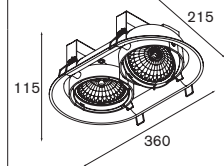

2x QT-ax 12 Gy6.35 max. 50W
adjustability v -40°/+40°

transfo not incl.
aperture 2x ø 195 l 340 h 115