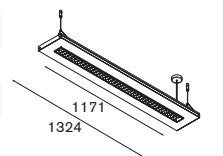

* length including endplates