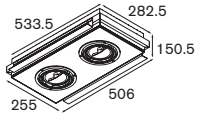

2x T16-R 2Gx13 22W
2x QR-LP 111 G53 35 W

transfo/gear incl., electronic
aperture l 507 w 256 h 250