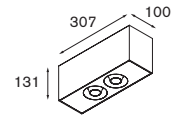

2x QPAR 16 Gu10 max. 50W transfo/gear not required
adjustability h 359° v -25°/+25°