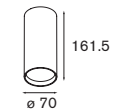

1x HIT-CE G12 70W

gear incl., electronic

	MEDIUM
white struc	10921209
brushed alu	10921224

1x QPAR 20 E27 max. 50W

transfo/gear not required

brushed alu	10920624
white struc	10920609

1x QPAR 30 E27 max. 75W

transfo/gear not required

brushed alu	10920924
white struc	10920909