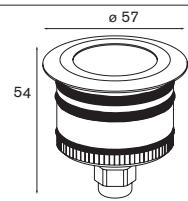

Lux 20 LED < 250lm GE

3x high power LED incl.

LED gear not incl.
aperture $\varnothing$ 48 h 84

! 11704130 conbox
! for LED gear see goodies

	WARM WHITE	
	SUPER SPOT	MEDIUM
Brass sanded chrome ⁽¹⁾	11702203	11702003
TF ⁽²⁾	11702943	11702743

Lux 10R LED < 250lm GE

3x high power LED incl.

LED gear not incl.
aperture $\varnothing$ 35 h 90

! 11704030 conbox
! for LED gear see goodies

	WARM WHITE		
	SUPER SPOT	MEDIUM	FLOOD
Brass sanded chrome	11703303	11703403	11703503

Mini-multiple 1x LED < 150lm

1x LED Gu10 incl.
adjustability v -35°/+35°

transfo/gear not required
aperture l 110 w 110 h 130

! 10400130 conbox
! 10420130 gypkit

	WARM WHITE
	MEDIUM
alu-black	11430005
complete alu	11430035
complete white struc	11430009