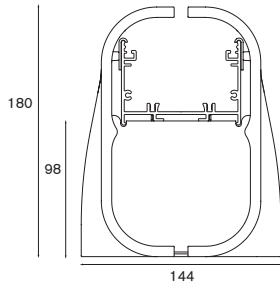

cross-section