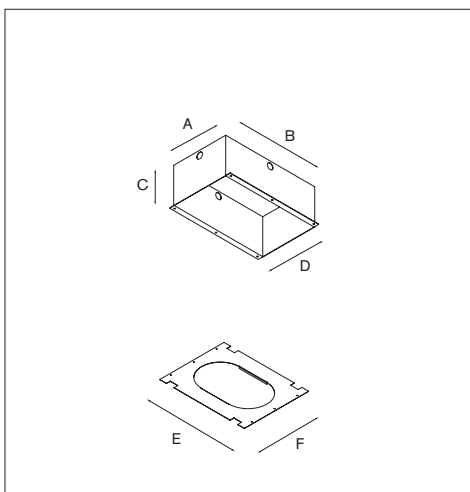

Thub accessories

conbox		ref.	A	B	C	D
Thub metal 1x		11029430	300	300	185	338
Thub metal 2x		11029530	300	445	185	338

gypkit		ref.	E	F	lampholder aperture
Thub metal 1x		11029630	300	338	ø 195
Thub metal 2x		11029130	455	338	2x ø 195