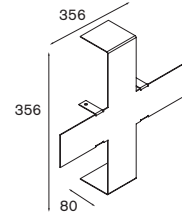

black | 11040101

**Crosslink wall option**

11040330 wall option

**Crosslink cover plate**

11040430 cover plate

! connection cable included

starring: Crosslink
project: Cnocspot, Knokke (BE)

starring: Crosslink, Bolster recessed, Cake
architect: Antoine Pinto
project: Hospital St-Michel, Brussel (BE)