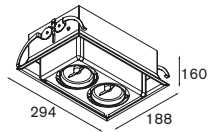

2x QR-LP 70 Ba15d max. 50W
adjustability v -15°/+15°

transfo not incl.
aperture l 284 w 178 h 115