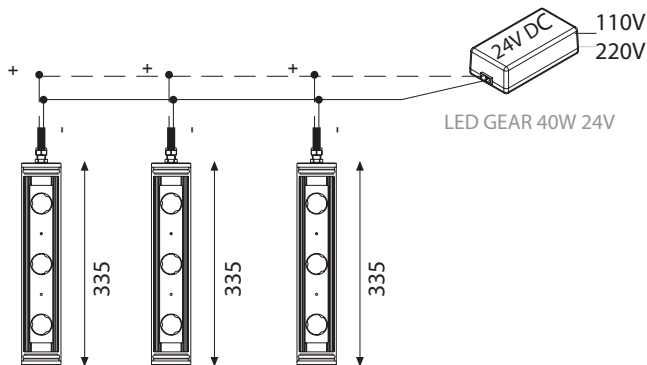

Velis / Bled

11760430
LED gear 20W 24V (109x50x35mm)

11760530
LED gear 40W 24V (120x65x40mm)

11760530
LED gear 40W 24V (120x65x40mm)

11760630
LED gear 60W 24V (185x45x40mm)

EXAMPLE OF CONNECTION (parallel connection)