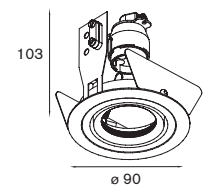

gear not incl.
aperture ø 80 h 118

! 10280102 BL cilinder optional

alu	10271505
black	10271502
white struc	10271509

starring: K1, K2
project: Cocoon, Zurich (CH)

starring: K1
lighting design: Design Luna
project: Shinsegae Department, Seoul [Korea]