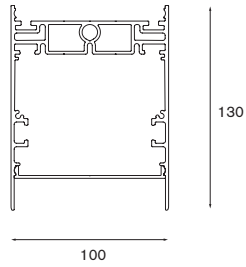

cross-section

cover standard