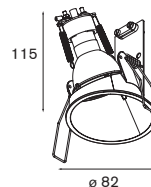

Asy Lotis

Asy Lotis MR16

1x QR-CBC 51 Gx5.3 50W

transfo not incl.
aperture $\varnothing$ 76 h 115

! lamp inclined at 28° from vertical axis

black	10880502
white struc	10880509
alu	10880505
dark chrome	10880526

Asy Lotis ES50

1x QPAR 16 Gu10 50W

transfo/gear not required
aperture $\varnothing$ 76 h 115

! lamp inclined at 28° from vertical axis

black	10880602
white struc	10880609
alu	10880605
dark chrome	10880626

Asy Lotis HIPAR-C16

1x HIPAR-C 16 Gx10 max. 35W

gear not incl.
aperture $\varnothing$ 76 h 115

! lamp inclined at 28° from vertical axis

black	10882602
white struc	10882609
alu	10882605