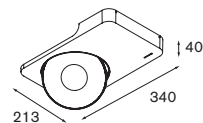

Spock track LED < 1200lm GI

1x LED-disc incl. LED gear incl.
adjustability h 359° v -10°/+45°

! not applicable with suspended track

	WARM WHITE		NEUTRAL WHITE	
	MEDIUM	FLOOD	MEDIUM	FLOOD
white struc	11392109	11392209	11392309	11392409
black struc	11392132	11392232	11392332	11392432

Spock wall LED < 1200lm GI

1x LED-disc incl. LED gear incl.
adjustability h 359° v -10°/+45°

	WARM WHITE		NEUTRAL WHITE	
	MEDIUM	FLOOD	MEDIUM	FLOOD
white struc	11391109	11391209	11391309	11391409
black struc	11391132	11391232	11391332	11391432

Spock foot LED < 1200lm GI

1x LED-disc incl. LED gear incl.
adjustability h 359° v -10°/+45°

	WARM WHITE		NEUTRAL WHITE	
	MEDIUM	FLOOD	MEDIUM	FLOOD
white struc	11390109	11390209	11390309	11390409
black struc	11390132	11390232	11390332	11390432