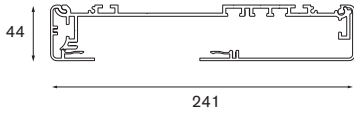

cross-section