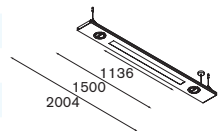

suspended TL5 bap up/down

	non-dim	1-10V	length*
alu	93160120	96160120	1324
black struc	93160121	96160121	1324
white struc	93160122	96160122	1324

lampinfo			direction
1x T16 G5	28/54W	54W	up/down

! incl.power feed kit 2m (transparant cable)