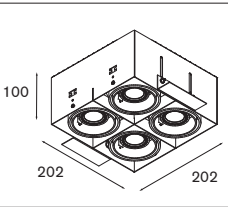

Mini-multiple trimless

Mini-multiple trimless 4SQx LED < 150lm

4x LED Gu10 incl.
adjustability v -35°/+35°

transfo/gear not required
aperture l 203 w 203 h 130

! 10440530 conbox
! 10460530 recessed frame

	WARM WHITE
	MEDIUM
black	11440302
complete alu	11440305
complete white struc	11440309