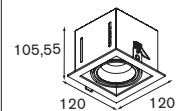

K -0 LED < 900lm RG*

1x high power LED incl.

LED gear incl.
aperture ø 70 h 90

! 10280102 BL cilinder optional

	NOT DIMMABLE				1-10V			
	WARM WHITE		NEUTRAL WHITE		WARM WHITE		NEUTRAL WHITE	
	MEDIUM	FLOOD	MEDIUM	FLOOD	MEDIUM	FLOOD	MEDIUM	FLOOD
alu	10272505	10272705	10272905	10273105	10272405	10272605	10272805	10273005
black	10272502	10272702	10272902	10273102	10272402	10272602	10272802	10273002
chrome	10272507	10272707	10272907	10273107	10272407	10272607	10272807	10273007
white struc	10272501	10272701	10272901	10273101	10272401	10272601	10272801	10273001

K -1 LED < 900lm RG*

1x high power LED incl.
adjustability h 35° v -15°/+15°

LED gear incl.
aperture ø 80 h 95

! 10280102 BL cilinder optional

	NOT DIMMABLE				1-10V			
	WARM WHITE		NEUTRAL WHITE		WARM WHITE		NEUTRAL WHITE	
	MEDIUM	FLOOD	MEDIUM	FLOOD	MEDIUM	FLOOD	MEDIUM	FLOOD
alu	10273305	10273505	10273705	10273905	10273205	10273405	10273605	10273805
black	10273302	10273502	10273702	10273902	10273202	10273402	10273602	10273802
chrome	10273307	10273507	10273707	10273907	10273207	10273407	10273607	10273807
white struc	10273301	10273501	10273701	10273901	10273201	10273401	10273601	10273801

Mini-multiple 1x LED < 900lm RG*

1x high power LED incl.
adjustability v -35°/+35°

LED gear incl.
aperture l 110 w 110 h 130

! 10400130 conbox
! 10420130 gypkit

	NOT DIMMABLE				1-10V			
	WARM WHITE		NEUTRAL WHITE		WARM WHITE		NEUTRAL WHITE	
	SPOT	FLOOD	SPOT	FLOOD	SPOT	FLOOD	SPOT	FLOOD
alu-black	11430505	11430705	11430905	11431105	11430405	11430605	11430805	11431005
complete alu	11430535	11430735	11430935	11431135	11430435	11430635	11430835	11431035
complete white struc	11430509	11430709	11430909	11431109	11430409	11430609	11430809	11431009