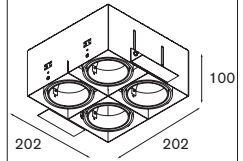

Mini-multiple trimless

Mini-multiple trimless 4SQx ES50

4x QPAR 16 Gu10 max. 50W
adjustability v -35°/+35°

transfo/gear not required
aperture l 203 w 203 h 130

! 10440530 conbox
! 10460530 recessed frame

black	10381902
complete alu	10381905
complete white struc	10381909

starring: Multiple, Nomad
architect: Antoine Pinto
project: Sofitel, Brussel (BE)