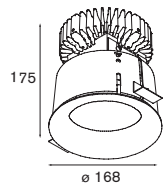

! can be used without diffuser

white struc	NOT DIMMABLE		DALI/PUSHDIM	
	WARM WHITE	NEUTRAL WHITE	WARM WHITE	NEUTRAL WHITE
	11123309	11123509	11123409	11123609