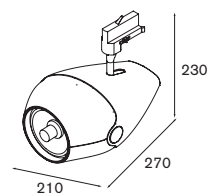

**Nozzle** track 1x CDM-TC 70W GI

1x HIT-TC -CE G8.5 70W gear incl., electronic
adjustability h 359° v 90°

white struc | 11370309
black struc | 11370332

**Nozzle** track 1x CDMR 111 70W GI

1x HIPAR 111 Gx8.5 70W gear incl., electronic
adjustability h 359° v 90°