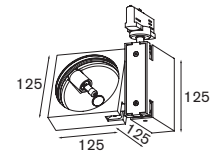

white struc	11140209
alu struc	11140219
black struc	11140232

Every square

design by blieske & dinnebieer

Every square track 1x QT12 75W individual dimmable

1x QT-ax 12 Gy6.35 max. 75W transfo incl., electronic
adjustability h 360° v 360°