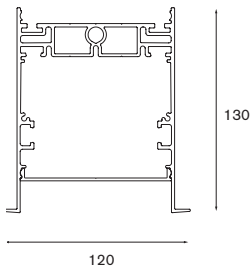

cross-section

cover standard