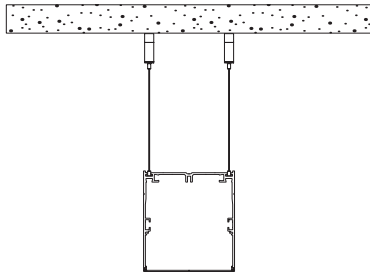

mounting

suspended