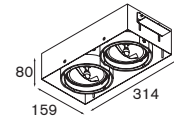

2x QR-LP 111 G53 max. 50W
adjustability v -50°/+50°

transfo not incl.
aperture l 315 w 160 h 110