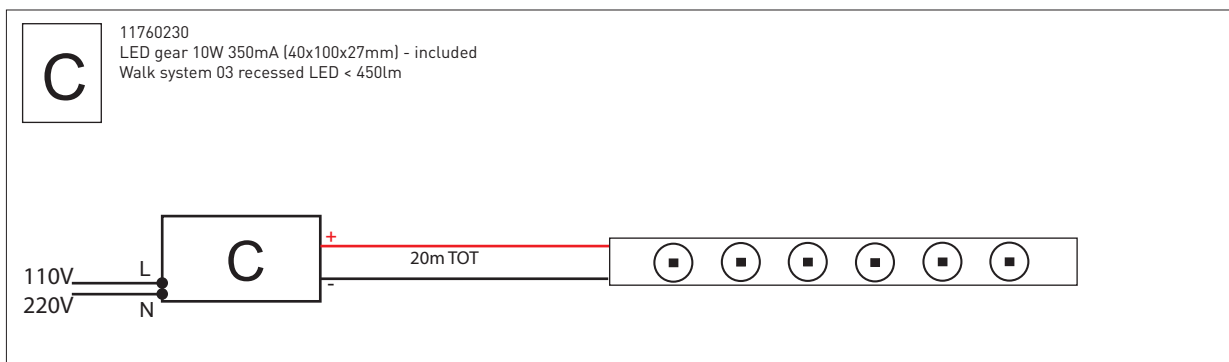

Walk system LED