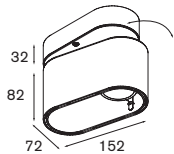

black struc (gold interior)	11070232
matt chrome (black interior)	11070204
white struc (champagne interior)	11070209