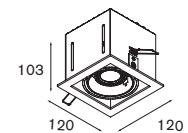

1x LED Gu10 incl.
adjustability v -35°/+35°

transfo/gear not required
aperture l 110 w 110 h 130