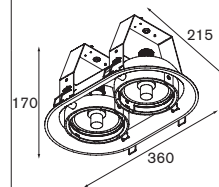

! 11029530 conbox
! 11029130 gypkit

white struc | 11022209