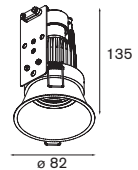

WARM WHITE MEDIUM
black	11450002
alu	11450005
white struc	11450009
dark chrome	11450026
gold	11450046

eco 0.25 230V DALI F IP55 960°C