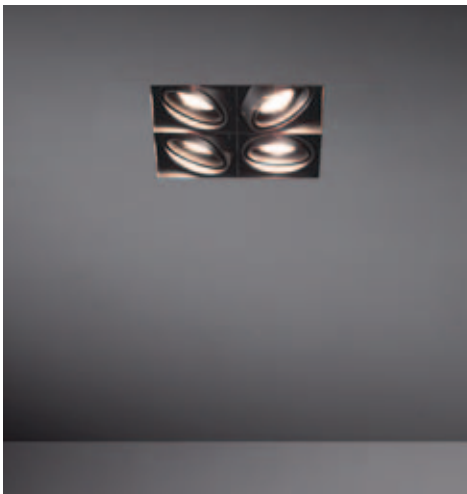

Mini-multiple trimless 4SQx MR16

4x QR-CBC 51 Gu 5.3 max. 50W adjustability v -35°/+35°	transfo not incl. aperture l 203 w 203 h 130	
! 10440430 conbox ! 10460430 recessed frame		
black	10381002	
complete alu	10381005	
complete white struc	10381009