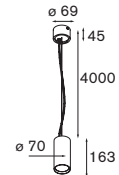

1x LED E27 incl.

transfo/gear not required