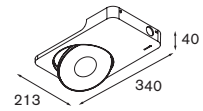

**Spock** wall LED < 1200lm GI

1x LED-disc incl. LED gear incl.
adjustability h 359° v -10°/+45°

	WARM WHITE		NEUTRAL WHITE	
	MEDIUM	FLOOD	MEDIUM	FLOOD
white struc	11391109	11391209	11391309	11391409
black struc	11391132	11391232	11391332	11391432