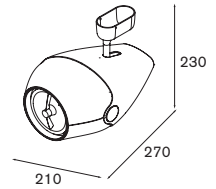

1x QR-LP 111 G53 max. 75W transfo incl., electronic
adjustability h 359° v 90°