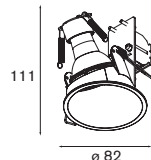

1x QPAR 16 Gu10 50W

transfo/gear not required
aperture $\varnothing$ 76 h 115