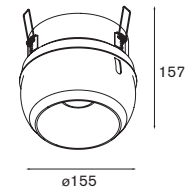

chrome	11051707
white struc	11051709
black struc	11051732