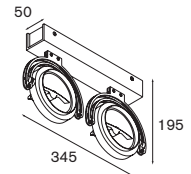

transfo not incl.
aperture ø 50 h 80

brushed alu | 10820124

**Giro 2x AR111 TIN**

2x QR-LP 111 G53 max. 50W
adjustability gimble 45°

transfo incl., electronic

brushed alu | 10820224

**Giro for LED no gear**