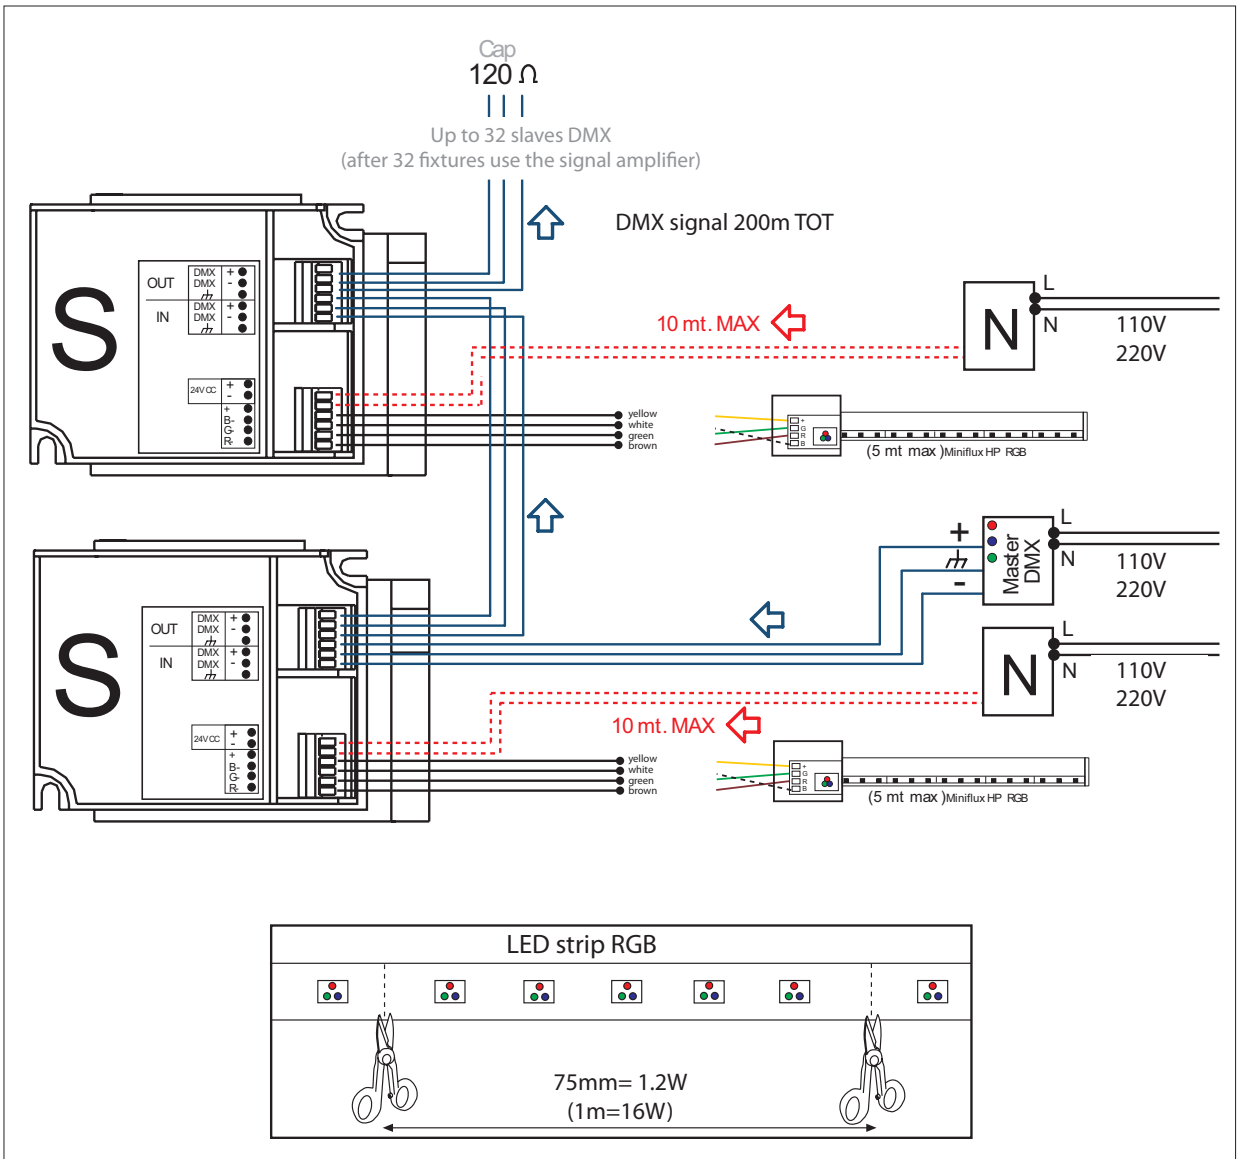

N	11760830 LED gear 100W 24V (215x67x43mm)		Feeding
	11761830 Master DMX 512 (117x80x50mm)		Feeding 24V
S	11762330 Slave DMX (120x72x35mm) up to max. 5m Miniflux HP RGB		DMX signal 200m TOT