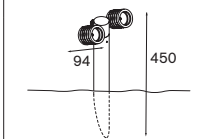

! for fixation in soil only

	WARM WHITE MEDIUM
black struc	10721132
desert	10721133
khaki	10721122

960°C IP 43