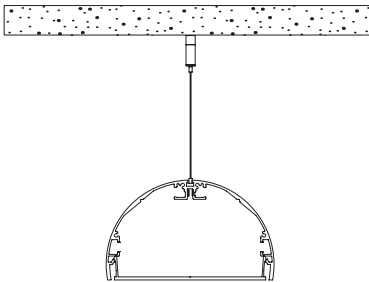

mounting

suspended

Strunker TL5 1x 28W BAP D0