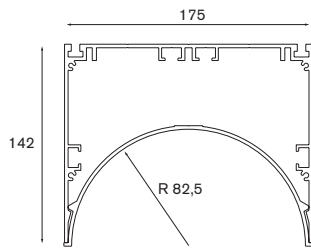

cross-section