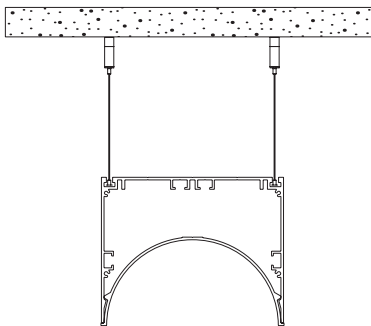

mounting

suspended