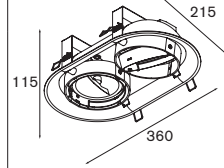

2x QR-LP 111 G53 max. 50W
adjustability v -40°/+40°

transfo not incl.
aperture 2x ø 195 l 340 h 115