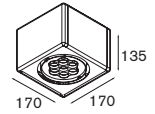

white struc	WARM WHITE	ICE WHITE
	11333209	11332909

eco 2.60 31m D+I ZW V A 960°C