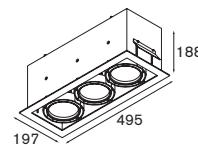

3x HIT-CE G12 max. 70W
adjustability v -25°/+25°

gear not incl.
aperture l 470 w 170 h 220