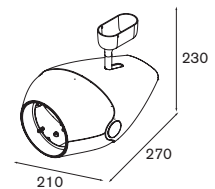

! must be used with LED module see page 87

white struc	11372609
black struc	11372632

eco 2.10 230V F 960°C

* These products are also available without gear. Check pricelist for references. Installation warranty is only applicable on the sold units gear included.