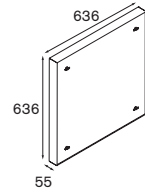

alu | 10632200

Square moon mirror big no lighting

no lamp

! no possibility to include lighting

alu | 10632100

1.8 moon

1.8 moon

1x T26 G13 70W		gear incl., electronic	
! metric ruler always on polycarbonate ! lamp included			
opal	10631211		
red	10631213		