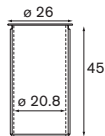

11704230

conbox

ref.

Lux 10 / Lux 10R / Lux 11	11704030
Lux 12 / Lux 12 walk over	11704230
Lux 20	11704130