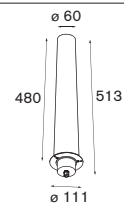

Filter 500 LED <350lm GE

3x high power LED incl.

LED gear not incl.
aperture $\varnothing$ 75 h 65

! 11270930 conbox
! 11779930 gear LED driver 6W 350mA IP67

	WARM WHITE	ICE WHITE
inox	11270120	11270220

eco