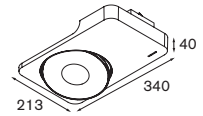

Spock track LED < 1200lm GI

1x LED-disc incl. LED gear incl.
adjustability h 359° v -10°/+45°

! not applicable with suspended track

	WARM WHITE		NEUTRAL WHITE	
	MEDIUM	FLOOD	MEDIUM	FLOOD
white struc	11392109	11392209	11392309	11392409
black struc	11392132	11392232	11392332	11392432

Spock wall LED < 1200lm GI

1x LED-disc incl. LED gear incl.
adjustability h 359° v -10°/+45°

	WARM WHITE		NEUTRAL WHITE	
	MEDIUM	FLOOD	MEDIUM	FLOOD
white struc	11391109	11391209	11391309	11391409
black struc	11391132	11391232	11391332	11391432

Spock foot LED < 1200lm GI

1x LED-disc incl. LED gear incl.
adjustability h 359° v -10°/+45°

	WARM WHITE		NEUTRAL WHITE	
	MEDIUM	FLOOD	MEDIUM	FLOOD
white struc	11390109	11390209	11390309	11390409
black struc	11390132	11390232	11390332	11390432