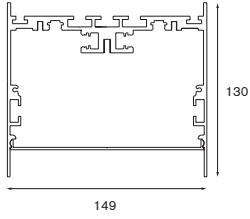

cross-section

cover standard