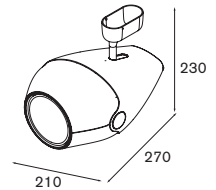

white struc | 11372309

black struc | 11372332