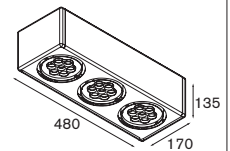

Multami(e) 1x LED < 450lm GI

7x high power LED incl.
adjustability v -30°/+30°

LED gear incl.

white struc

WARM WHITE
11333209

ICE WHITE
11332909

Multami(e) 2x LED < 450lm GI

14x high power LED incl.
adjustability v -30°/+30°

LED gear incl.

white struc

WARM WHITE
11333309

ICE WHITE
11333009

Multami(e) 3x LED < 450lm GI

21x high power LED incl.
adjustability v -30°/+30°

LED gear incl.

white struc

WARM WHITE
11333409

ICE WHITE
11333109