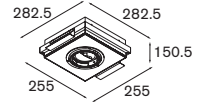

Flush dynamix

Flush dynamix 1x T5C + 1x AR111

1x T16-R 2Gx13 22W
1x QR-LP 111 G53 35 W

transfo/gear incl., electronic
aperture l 256 w 256 h 250

! only QR-LP lamp dimmable
! recessed frame included

opal | 10900101