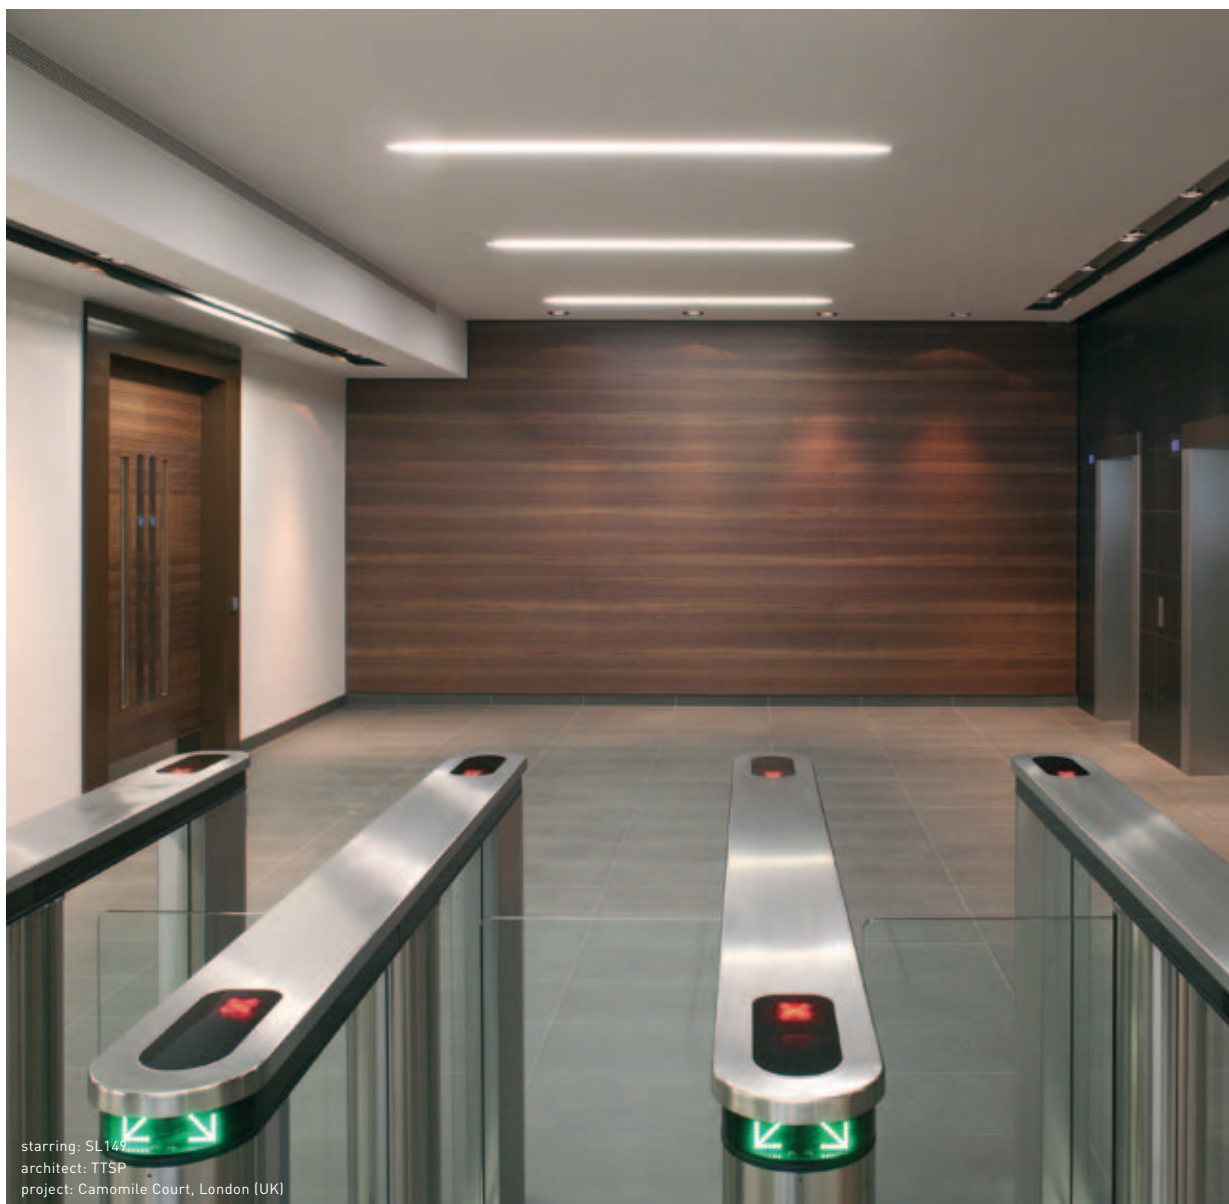

Made to Measure

FOR PRODUCT DETAILS OF 'MADE TO MEASURE' PROFILES,
PLEASE REFER TO LIGHTING PROFILES WORKBOOK (REF. 7000063)

Available modules:

AR111 unit, CDM -TD, CDM-T, CDM-TC, CMH-MR16 unit,
MR16 degree, MR16 k-1, MR16 LC, MR16 lotis, TL5 HE bap, TL5 HO bap,
TL5 HE poly, TL5 HO poly, TL5 HE continuous line, TL5 HO continuous line,
LED emergency pack 3h, TL5 HE square, TL5 HO square

starring: SL149
architect: TTSP
project: Camomile Court, London [UK]