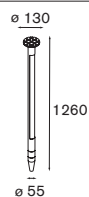

Hit-me

1x T16 G5 21W gear incl., electronic

! ground-tube for fixation in soil included

alu struc 10940119

khaki 10940122

desert 10940133

eco 4.15 230V 20W 960°C IP 55