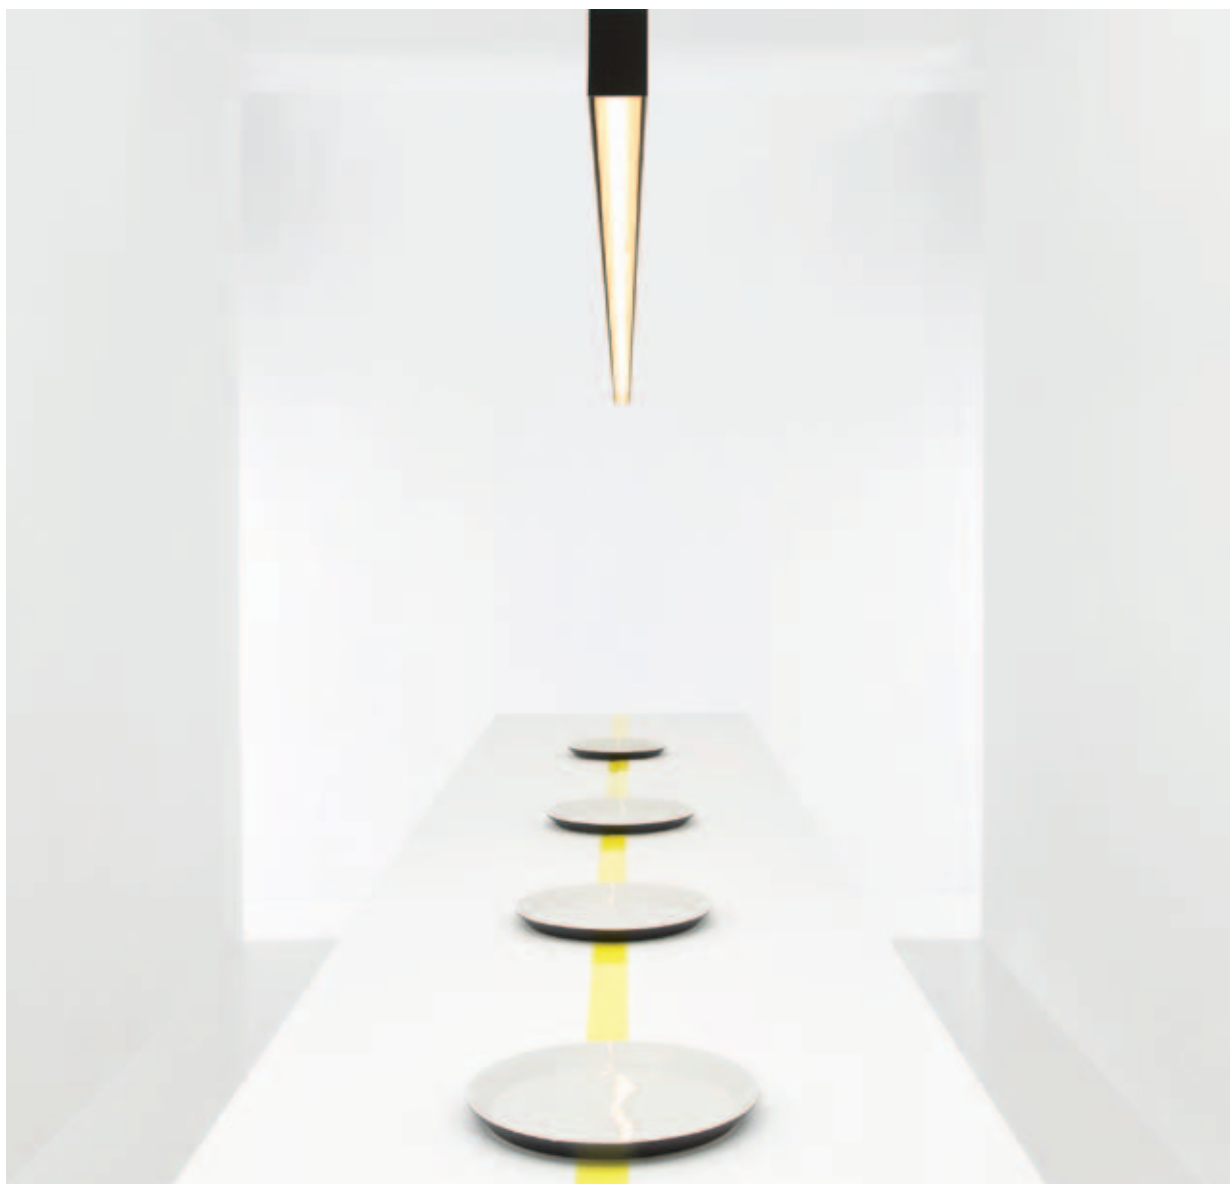

Made to Measure

FOR PRODUCT DETAILS OF 'MADE TO MEASURE' PROFILES,
PLEASE REFER TO LIGHTING PROFILES WORKBOOK (REF. 7000063)

Available modules:

LED ice white naked, LED warm white naked, TL5 SLS naked

! Keep in mind the fixed TL5 lamp lengths when configuring your SL mini profile