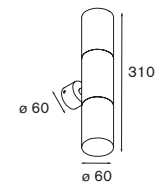

! only for vertical mounting

white struc | 10710309

alu struc | 10710319