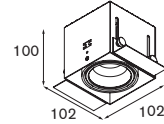

Mini-multiple trimless 1x LED < 900lm RG*

1x high power LED incl.
adjustability v -35°/+35°

LED gear incl.
aperture l 103 w 103 h 130

! 10440130 conbox
! 10460130 recessed frame

	NOT DIMMABLE				1-10V			
	WARM WHITE		NEUTRAL WHITE		WARM WHITE		NEUTRAL WHITE	
	SPOT	FLOOD	SPOT	FLOOD	SPOT	FLOOD	SPOT	FLOOD
complete alu	11440505	11440705	11440905	11441105	11440405	11440605	11440805	11441005
black	11440502	11440702	11440902	11441102	11440402	11440602	11440802	11441002
complete white struc	11440509	11440709	11440909	11441109	11440409	11440609	11440809	11441009

Mini-multiple trimless 2Lx LED < 900lm RG*

2x high power LED incl.
adjustability v -35°/+35°

LED gear incl.
aperture l 203 w 103 h 130

! 10440230 conbox
! 10460230 recessed frame

	NOT DIMMABLE				1-10V			
	WARM WHITE		NEUTRAL WHITE		WARM WHITE		NEUTRAL WHITE	
	SPOT	FLOOD	SPOT	FLOOD	SPOT	FLOOD	SPOT	FLOOD
complete alu	11441305	11441505	11441705	11441905	11441205	11441405	11441605	11441805
black	11441302	11441502	11441702	11441902	11441202	11441402	11441602	11441802
complete white struc	11441309	11441509	11441709	11441909	11441209	11441409	11441609	11441809

Mini-multiple trimless 3Lx LED < 900lm RG*

3x high power LED incl.
adjustability v -35°/+35°

LED gear incl.
aperture l 308 w 103 h 130

! 10440730 conbox
! 10460730 recessed frame

	NOT DIMMABLE				1-10V			
	WARM WHITE		NEUTRAL WHITE		WARM WHITE		NEUTRAL WHITE	
	SPOT	FLOOD	SPOT	FLOOD	SPOT	FLOOD	SPOT	FLOOD
complete alu	11442105	11442305	11442505	11442705	11442005	11442205	11442405	11442605
black	11442102	11442302	11442502	11442702	11442002	11442202	11442402	11442602
complete white struc	11442109	11442309	11442509	11442709	11442009	11442209	11442409	11442609