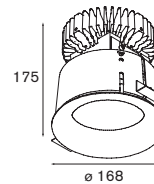

Lotis LED 1100lm incl. active cooling RGB/Tunable White RG

1x high power LED incl.

LED gear incl.
aperture $\varnothing$ 160 h 180

! 11690009 'To be touched' tunable white DMX control system
! 11690109 'To be touched' RGB DMX control system
! 11690200 'To be touched' power supply

	DALI color/DMX	
	RGB	TUNABLE WHITE
white struc	11456109	11456009

Cake LED 1100lm incl. active cooling RGB/Tunable White RG

1x high power LED incl.

LED gear incl.
aperture $\varnothing$ 160 h 180

11690009 'To be touched' tunable white DMX control system
11690109 'To be touched' RGB DMX control system
11690200 'To be touched' power supply
! can be used without diffuser

	DALI color/DMX	
	RGB	TUNABLE WHITE
white struc	11123809	11123709