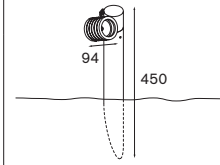

! for fixation in soil only

	WARM WHITE MEDIUM
black struc	10721032
desert	10721033
khaki	10721022

960°C IP 43