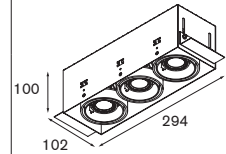

3x LED Gu10 incl.
adjustability v -35°/+35°

transfo/gear not required
aperture l 308 w 103 h 130