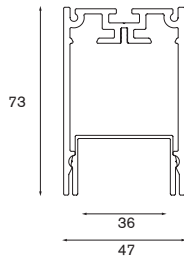

cross-section