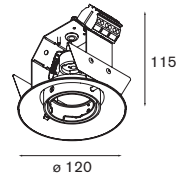

! for mounting in concrete surface

white struc | 11023709

eco 0.30 0.30 0.30 0.30 0.30 0.30 0.30 0.30 0.30 960°C