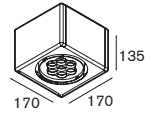

Multami(e) 1x LED < 450lm GI

7x high power LED incl.
adjustability v -30°/+30°

LED gear incl.

white struc

WARM WHITE
11333209

ICE WHITE
11332909

Multami(e) 2x LED < 450lm GI

14x high power LED incl.
adjustability v -30°/+30°

LED gear incl.

white struc

WARM WHITE
11333309

ICE WHITE
11333009

Multami(e) 3x LED < 450lm GI

21x high power LED incl.
adjustability v -30°/+30°

LED gear incl.

white struc

WARM WHITE
11333409

ICE WHITE
11333109