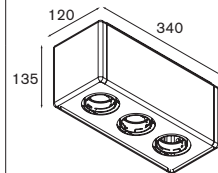

3x QR-C 51 Gx5.3 max. 35W
adjustability v -15°/+15°

transfo incl., electronic