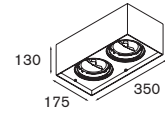

2x QR-LP 111 G53 max. 50W   transfo incl., electronic
adjustability gimble 45°