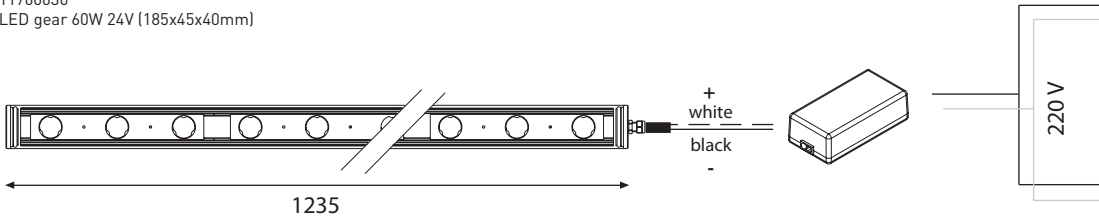

11760630
LED gear 60W 24V (185x45x40mm)