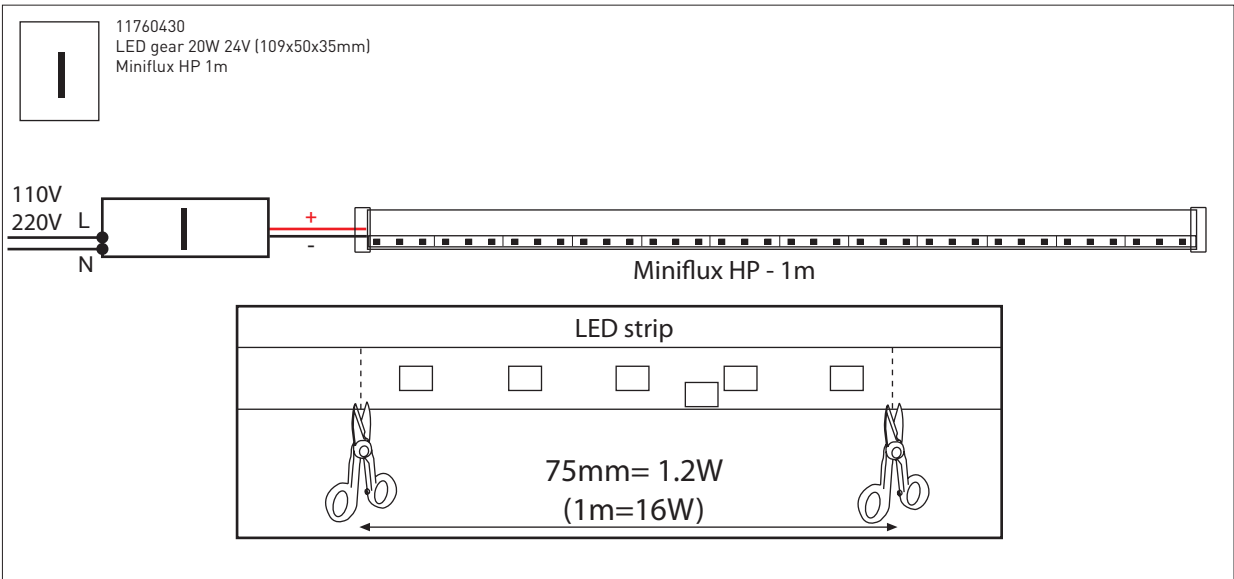

Miniflux HP

Index by article number