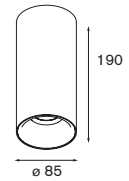

! dimming with potentiometer
! 3 wire dimming with 20K potentiometer
! 2 wire dimming with 0-10V supply

	WARM WHITE		NEUTRAL WHITE	
	MEDIUM	FLOOD	MEDIUM	FLOOD
black struc (gold interior)	11454432	11454632	11454832	11455032
black struc (white struc interior)	11454437	11454637	11454837	11455037
white struc (black interior)	11454429	11454629	11454829	11455029
white struc (gold interior)	11454489	11454689	11454889	11455089
white struc (white struc interior)	11454409	11454609	11454809	11455009

eco 0.85 230V F 960°C