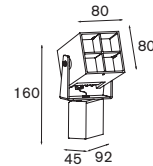

WARM WHITE	ICE WHITE
black struc	10730732	10730632
desert	10730733	10730633
khaki	10730722	10730622

eco 1.30 230V 960°C IP67