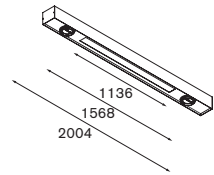

surface mounted
TL5 poly down / AR111 down

	non-dim	1-10V	length*
alu	93192110	96192110	2004
black struc	93192111	96192111	2004
white struc	93192112	96192112	2004