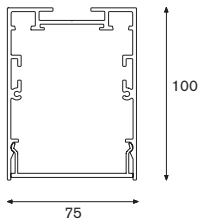

cross-section