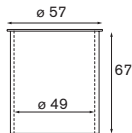

Lux

Lux 20 opal LED < 250lm RGB GE

3x high power LED incl.

LED gear not incl.
aperture $\varnothing$ 48 h 84

! 11704130 conbox
! for LED gear and control system see goodies

Brass sanded chrome

RGB DMX
11703903

Lux accessories

11704030

11704130

11704230

conbox

ref.

Lux 10 / Lux 10R / Lux 11	11704030
Lux 12 / Lux 12 walk over	11704230
Lux 20	11704130