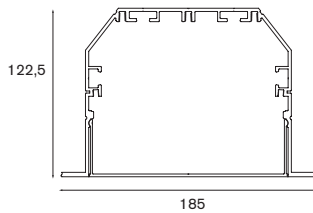

cross-section