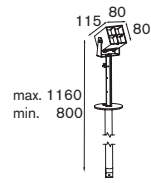

! cable (3m) incorporated
! 10739930 gear LED driver 10W 350mA IP67

	WARM WHITE	ICE WHITE
black struc	10730832	10730432
desert	10730833	10730433
khaki	10730822	10730422

eco 2.50 230V 960°C IP67