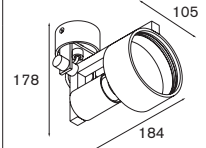

1x QPAR 30 E27 max. 75W
adjustability h 359° v 135°

transfo/gear not required