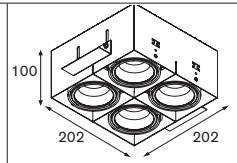

4x high power LED incl. adjustability v -35°/+35°

LED gear incl. aperture l 203 w 203 h 130

! 10440430 conbox
! 10460430 recessed frame

	NOT DIMMABLE				1-10V			
	WARM WHITE		NEUTRAL WHITE		WARM WHITE		NEUTRAL WHITE	
	SPOT	FLOOD	SPOT	FLOOD	SPOT	FLOOD	SPOT	FLOOD
complete alu	11442905	11443105	11443305	11443505	11442805	11443005	11443205	11443405
black	11442902	11443102	11443302	11443502	11442802	11443002	11443202	11443402
complete white struc	11442909	11443109	11443309	11443509	11442809	11443009	11443209	11443409