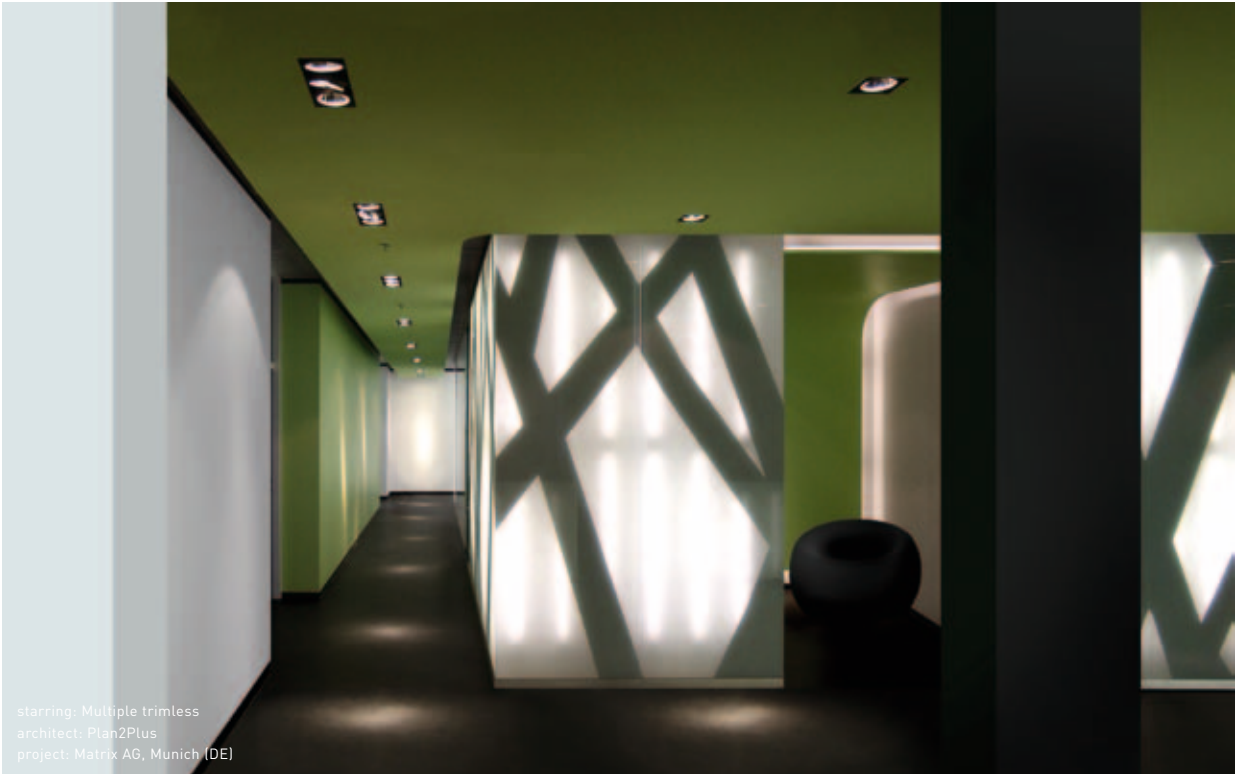

Multiple trimless

starring: Multiple trimless
architect: Plan2Plus
project: Matrix AG, Munich (DE)