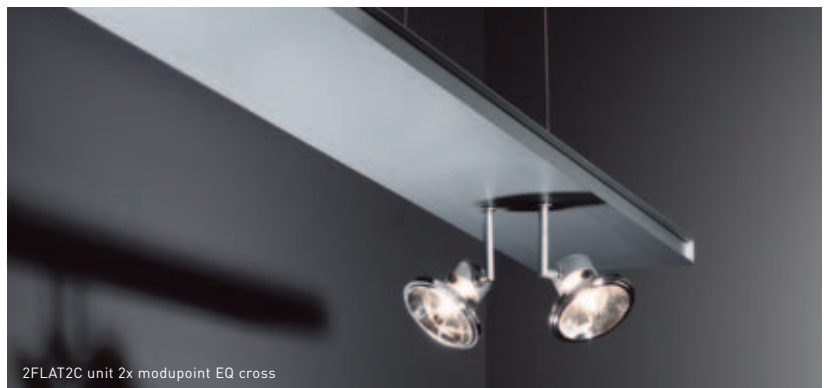

surface (wall, with lateral wall support)