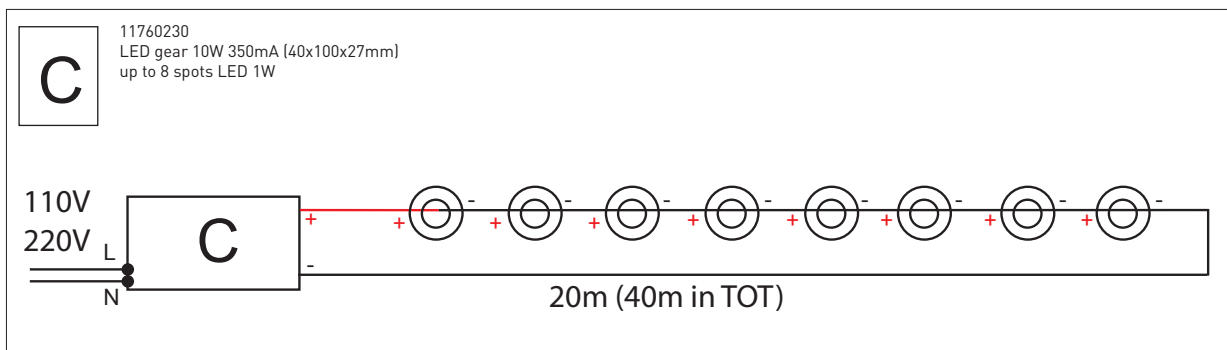

Lux 01 - 02 - 03 - 04 - 06 - 07 - 10 - 11 - 12 (walk over)