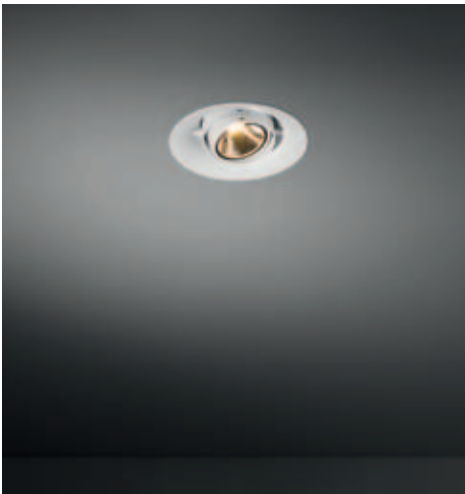

Mini Thub metal LED < 900lm RG*

1x high power LED incl. adjustability v -15°/+15°   LED gear incl. aperture ø 114 h 110

white struc	NOT DIMMABLE				1-10V			
	WARM WHITE		NEUTRAL WHITE		WARM WHITE		NEUTRAL WHITE	
	MEDIUM	FLOOD	MEDIUM	FLOOD	MEDIUM	FLOOD	MEDIUM	FLOOD
	11024109	11024309	11024509	11024709	11024009	11024209	11024409	11024609

eco 0.30 230V F 960°C